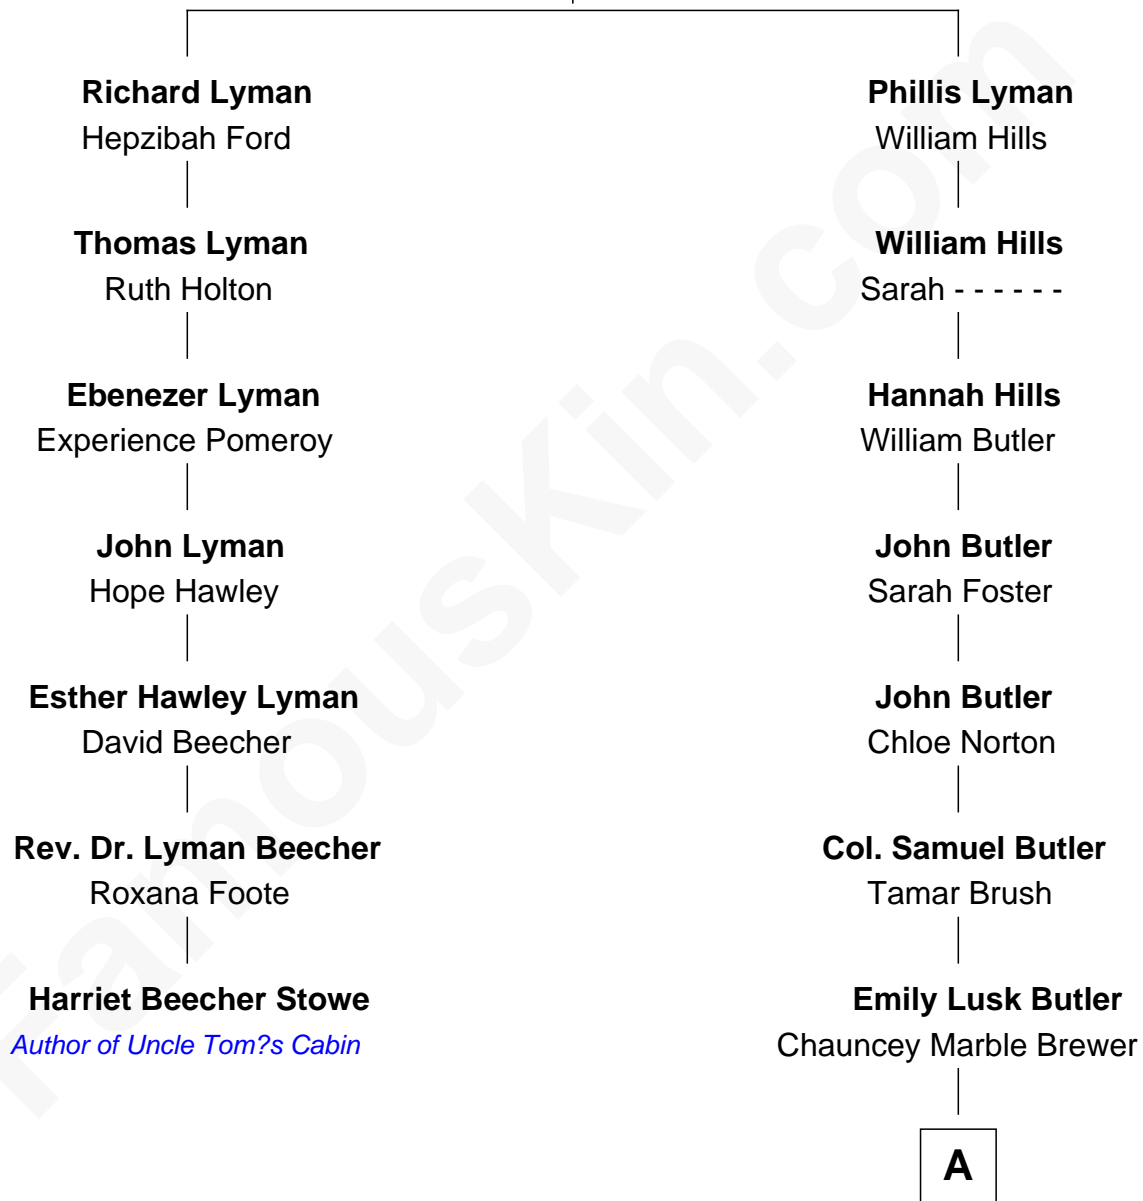

FamousKin.com Relationship Chart of

Harriet Beecher Stowe

Author of Uncle Tom's Cabin

6th cousin 5 times removed of

Bridget Fonda

Movie Actress

Richard Lyman

Sarah - - - - -

A

Charles Dickey Brewer

Anna M. DeWolfe

Chauncey M. Brewer

Anna E. Gauslin

Chauncey Marble Brewer

Mary Alice Sweet

Susan Jane Brewer