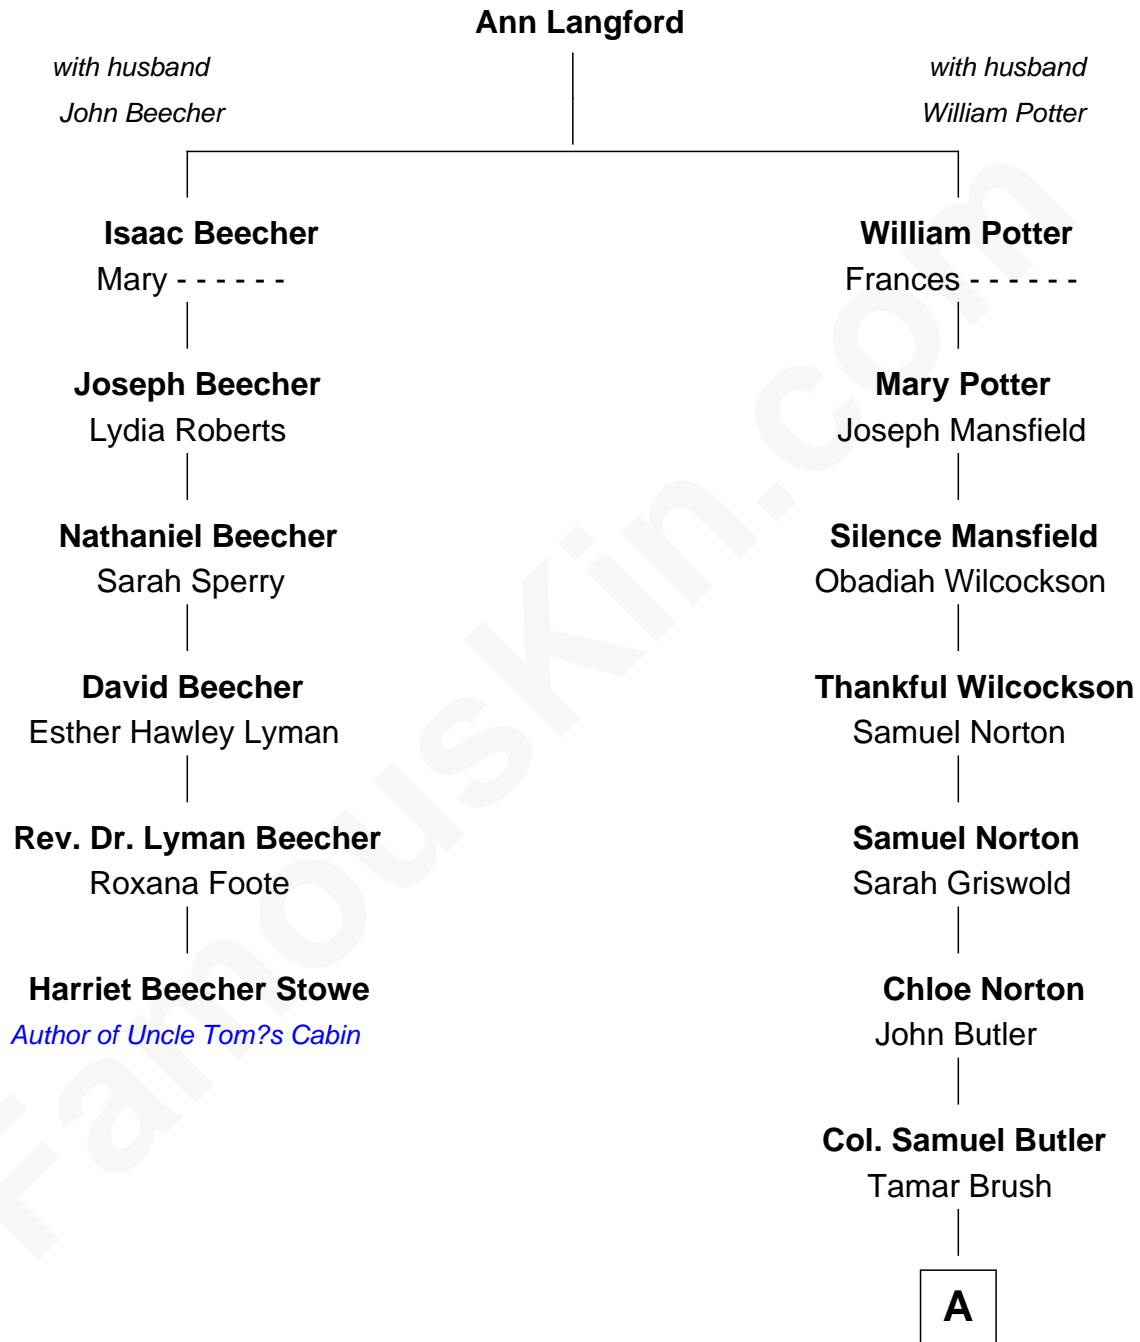

# FamousKin.com Relationship Chart of

**Harriet Beecher Stowe**

*Author of Uncle Tom's Cabin*

5th cousin 7 times removed of

**Bridget Fonda**

*Movie Actress*

**A**

**Emily Lusk Butler**  
Chauncey Marble Brewer

**Charles Dickey Brewer**  
Anna M. DeWolfe

**Chauncey M. Brewer**  
Anna E. Gauslin

**Chauncey Marble Brewer**  
Mary Alice Sweet

**Susan Jane Brewer**  
Peter H. Fonda

**Bridget Fonda**  
*Movie Actress*