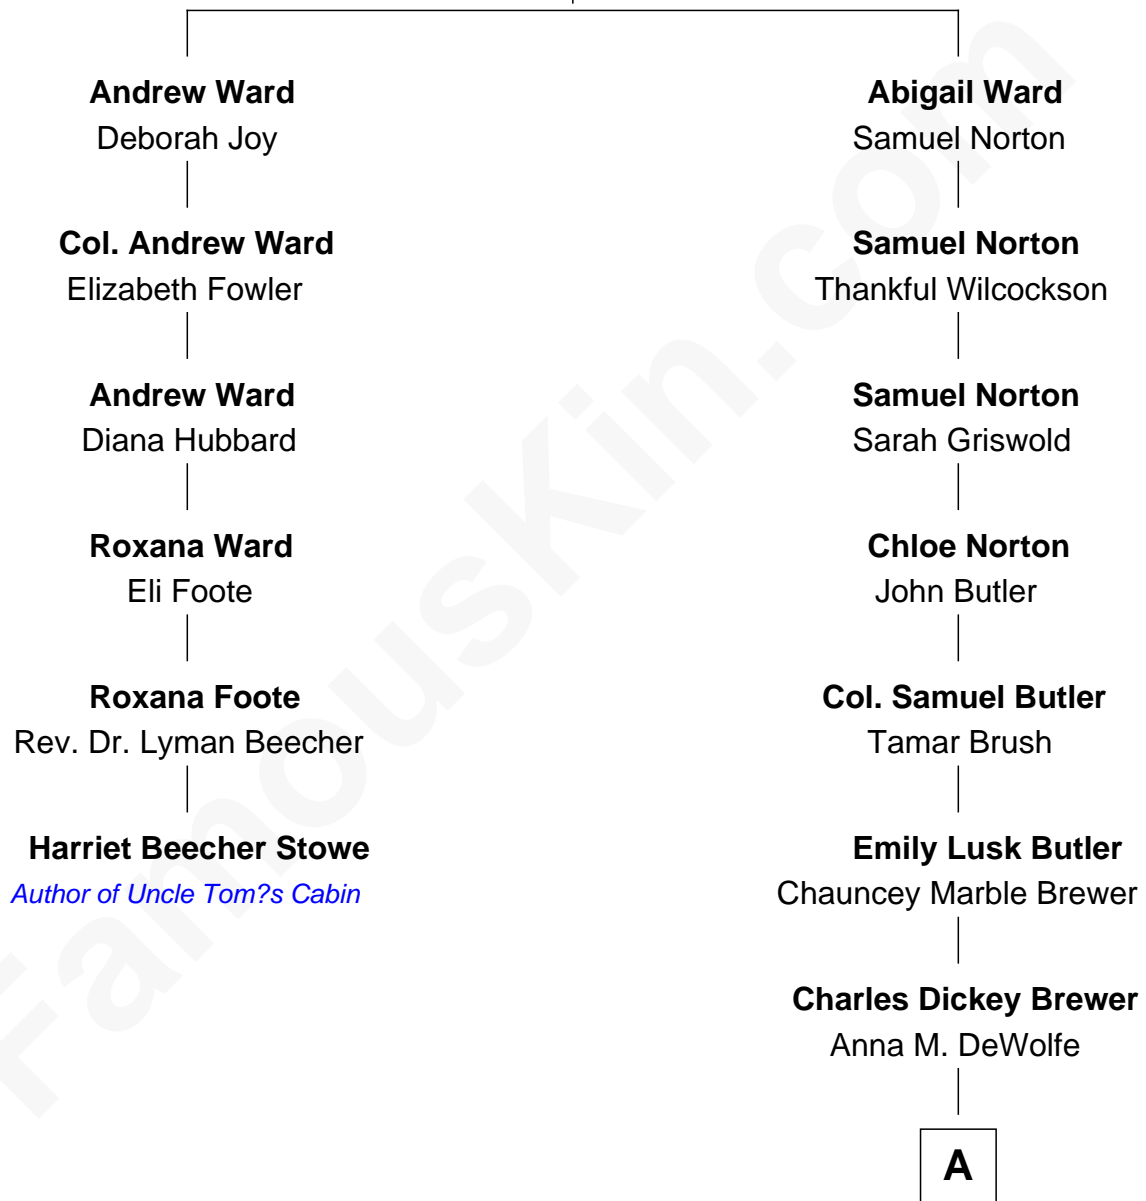

# FamousKin.com Relationship Chart of

**Harriet Beecher Stowe**

*Author of Uncle Tom's Cabin*

5th cousin 5 times removed of

**Bridget Fonda**

*Movie Actress*

**Andrew Ward**

Trial Meigs

**A**

—  
**Chauncey M. Brewer**

Anna E. Gauslin

—  
**Chauncey Marble Brewer**

Mary Alice Sweet

—  
**Susan Jane Brewer**

Peter H. Fonda

—  
**Bridget Fonda**