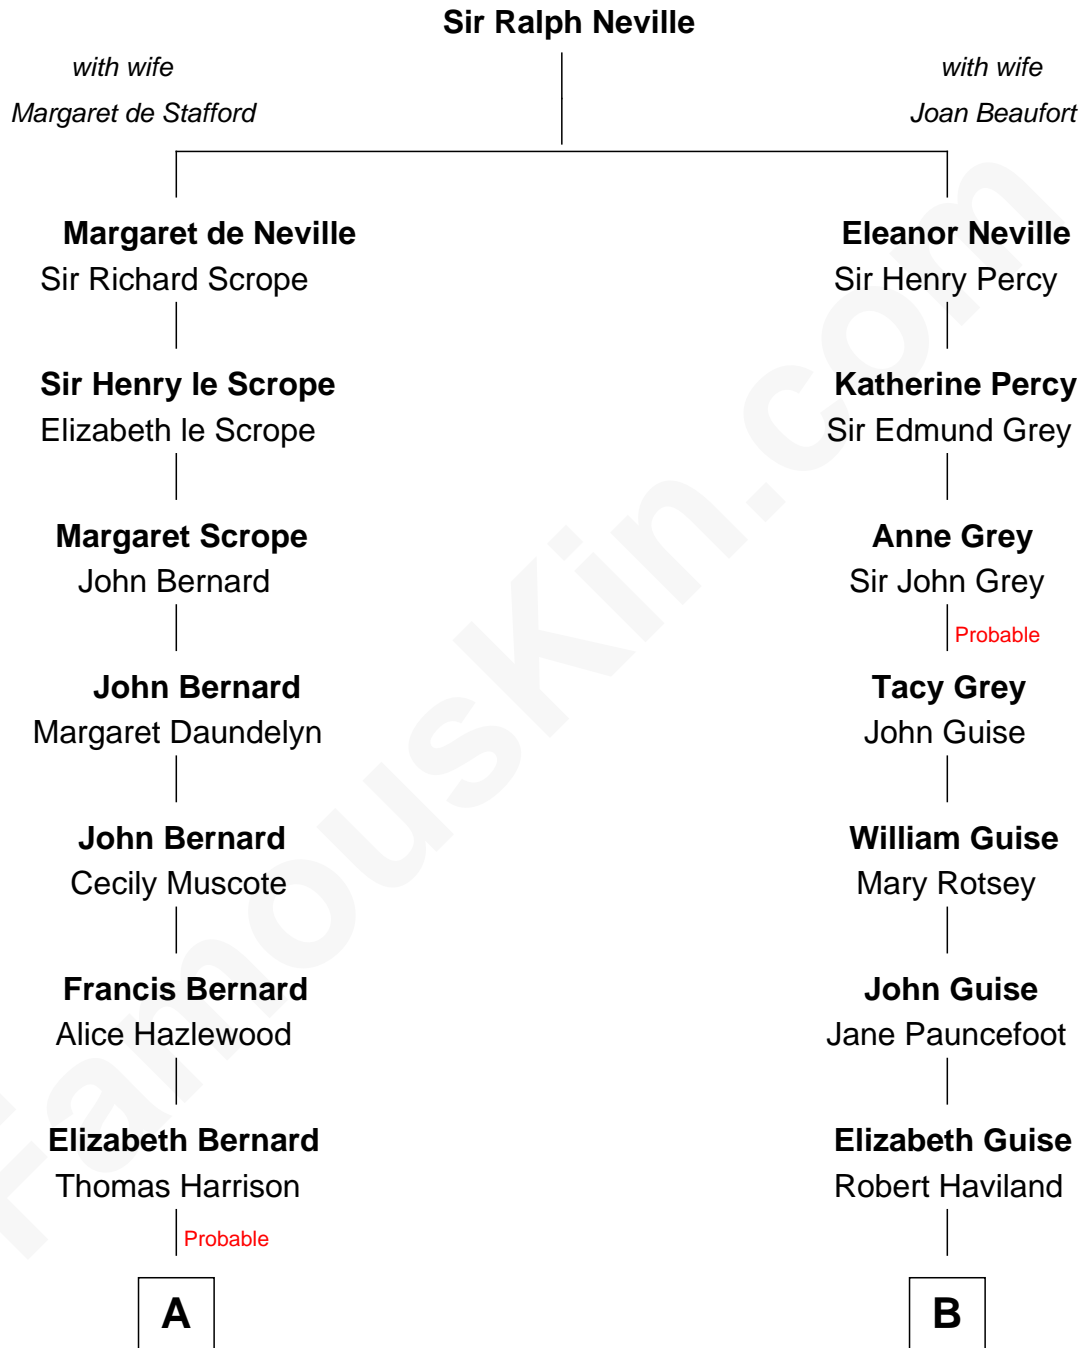

## Relationship Chart of

### Benjamin Harrison V

*Signer of the Declaration of Independence*

**11th cousin 7 times removed of**

**Linda Hunt**

*TV and Movie Actress*

C

Raymond Davy Hunt

Elsie R. Doying