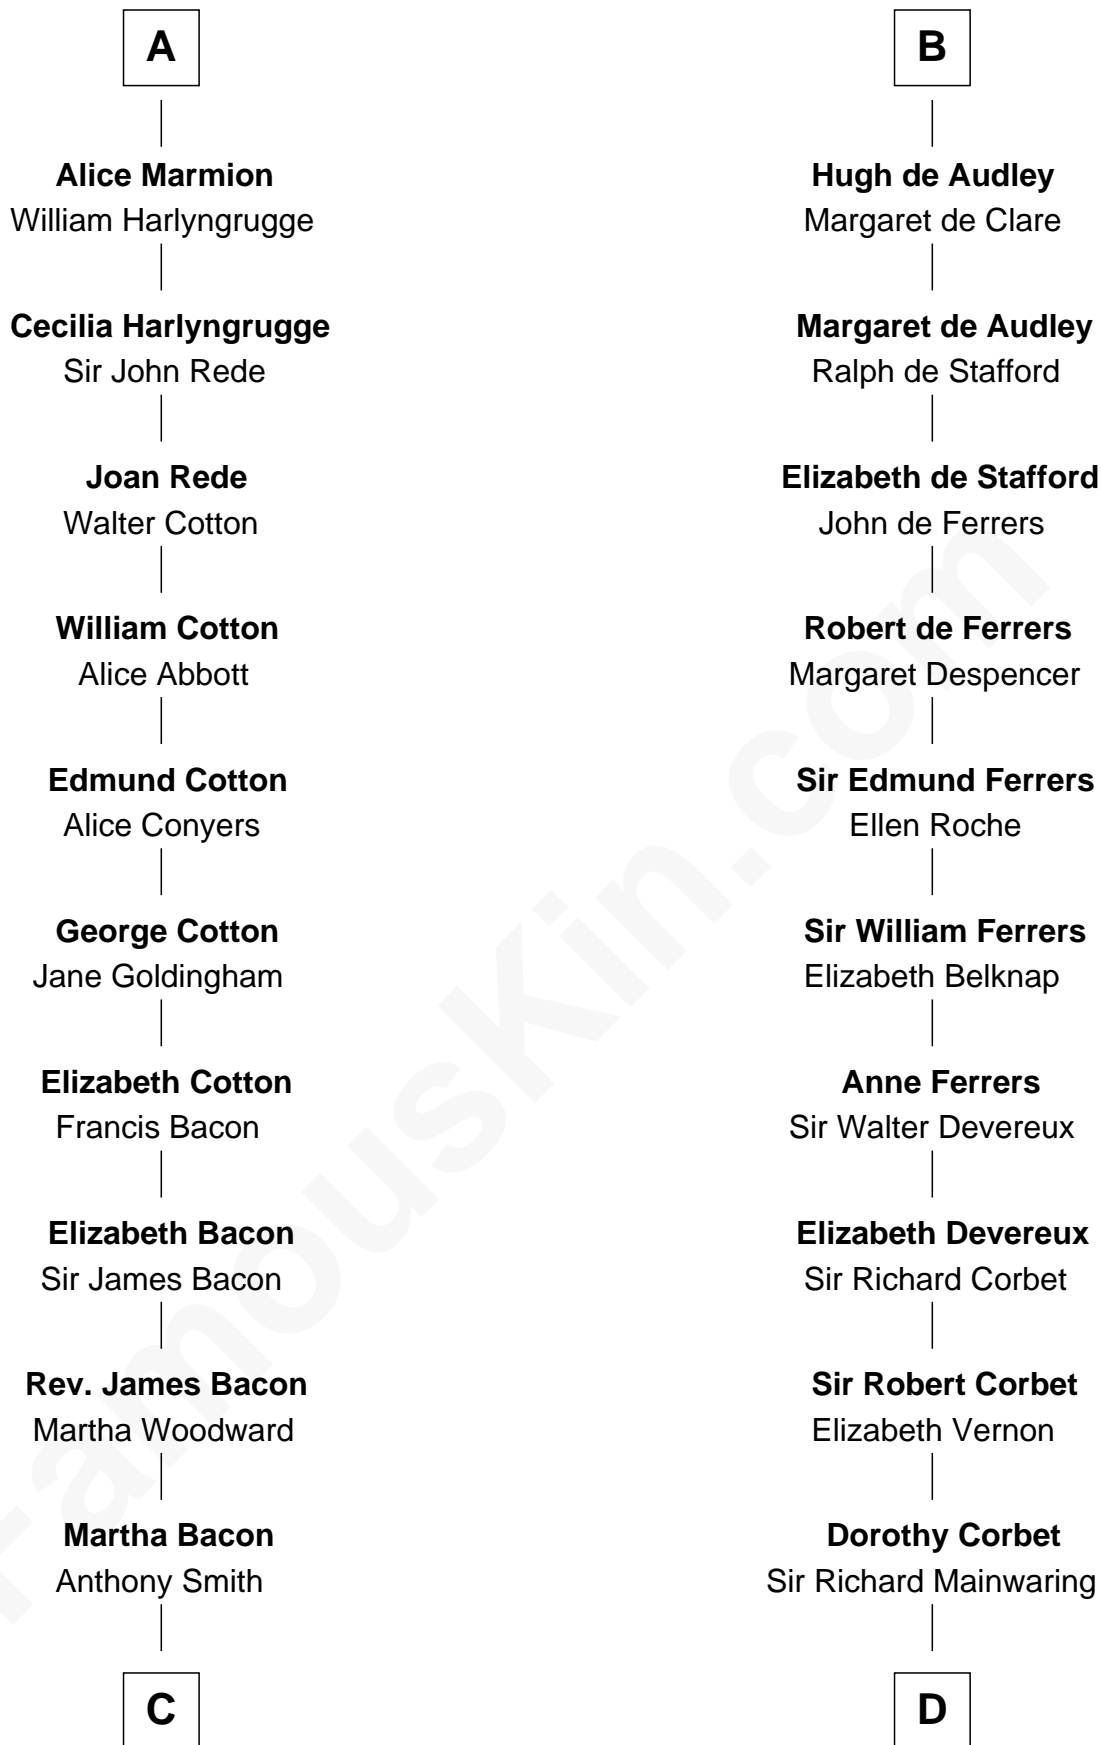

FamousKin.com

Relationship Chart of Benjamin Harrison V

Signer of the Declaration of Independence

20th cousin of

Robert Abell

(c1605 - 1663) Great Migration Immigrant 1630

Godfrey, Count of Namur

Sybil of Chateau-Porcien

C

Abigail Smith
Lewis Burwell

Elizabeth Burwell
Benjamin Harrison

Benjamin Harrison
Anne Carter

Benjamin Harrison V

Signer of Declaration of Independence

D

Sir Arthur Mainwaring
Margaret Mainwaring

Mary Mainwaring
Richard Cotton

Frances Cotton
George Abell

Robert Abell

Great Migration Immigrant 1630