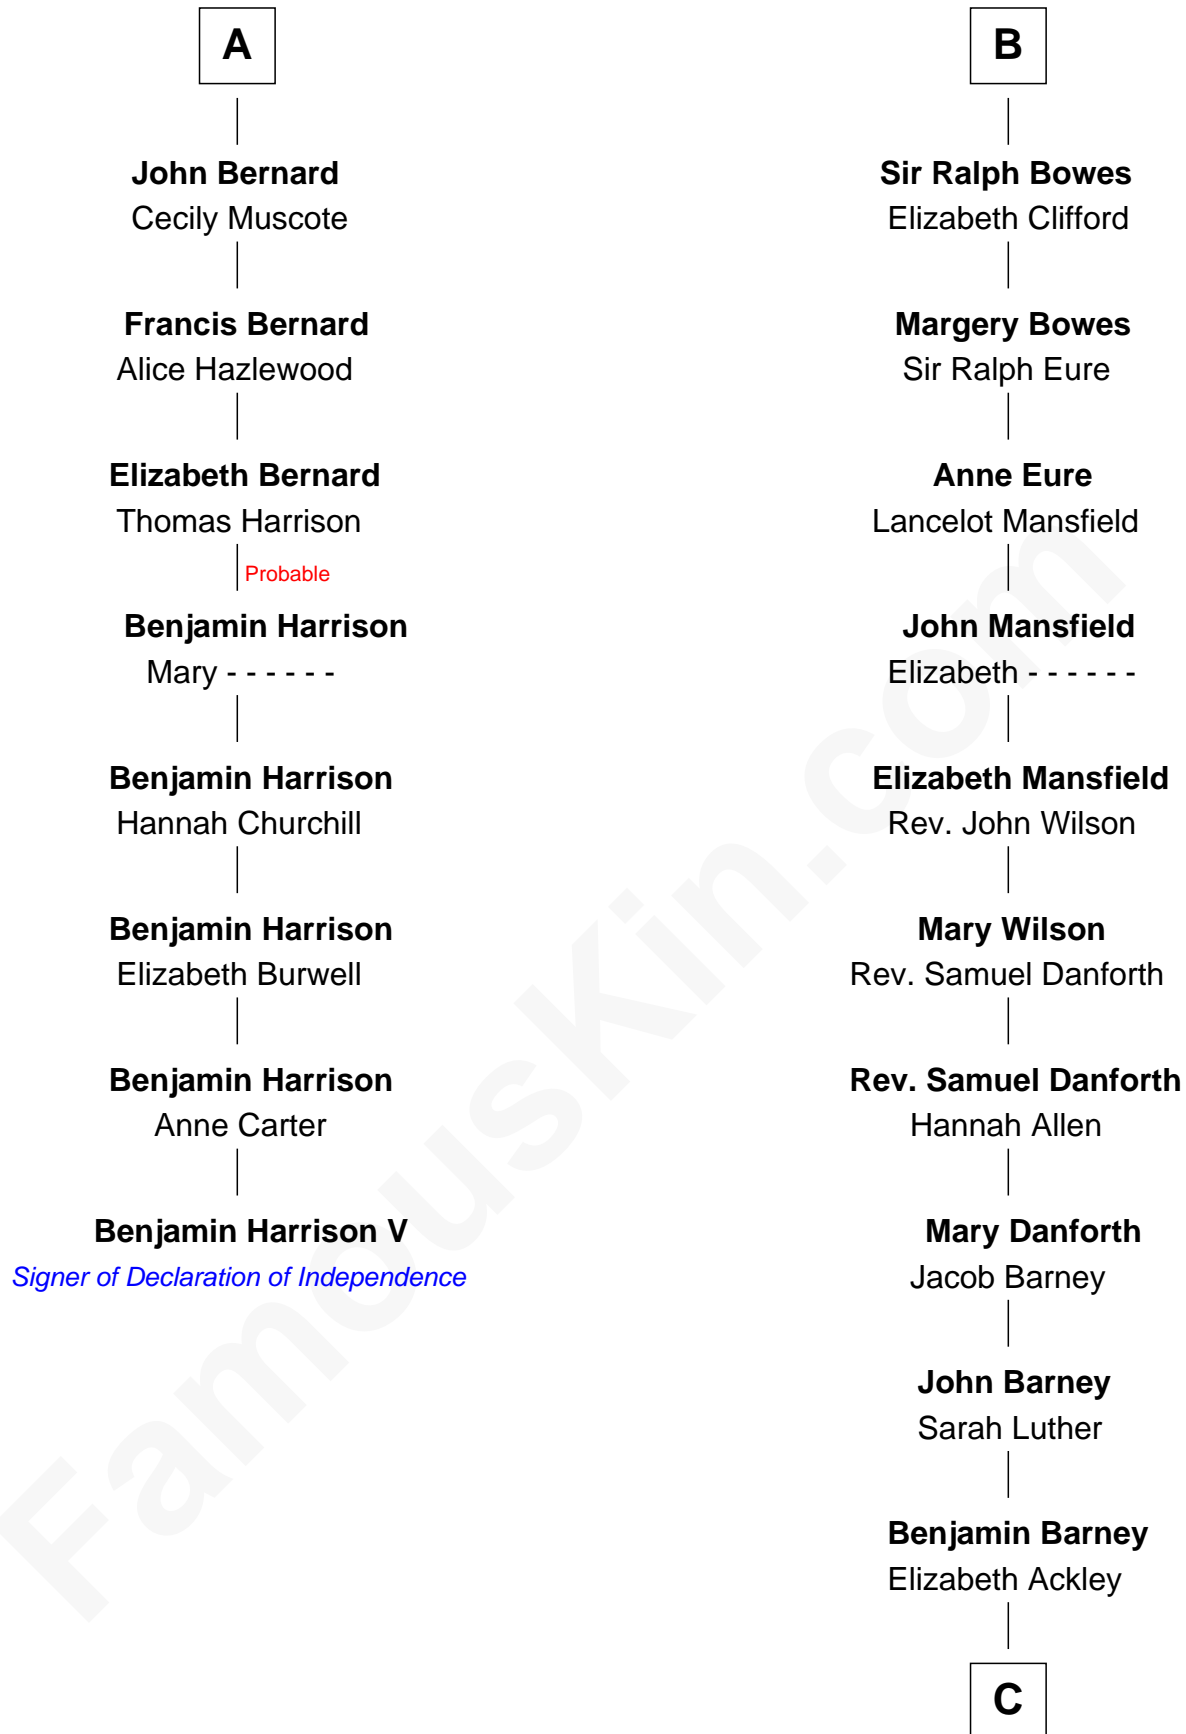

### Benjamin Harrison V

Signer of the Declaration of Independence

14th cousin 7 times removed of

**Elizabeth Montgomery**

TV Actress - "Bewitched"

**Sir William le Scrope**  
Constance of Newsham

**Sir Henry le Scrope**

Margaret - - - - -

**Sir Richard Scrope**

Blanche de la Pole

**Roger Scrope**

Margaret Tiptoft

**Sir Richard Scrope**

Margaret de Neville

**Sir Henry le Scrope**

**Henry Scrope**

Joan - - - - -

**Joan Scrope**

Henry Fitzhugh

**Henry FitzHugh**

Elizabeth Grey

**Sir William FitzHugh**

Margery Willoughby

**Maud FitzHugh**

Sir William Bowes

**Sir Ralph Bowes**

Margery Conyers

**B**

**C**

**Nathan Barney**

Hannah Carey