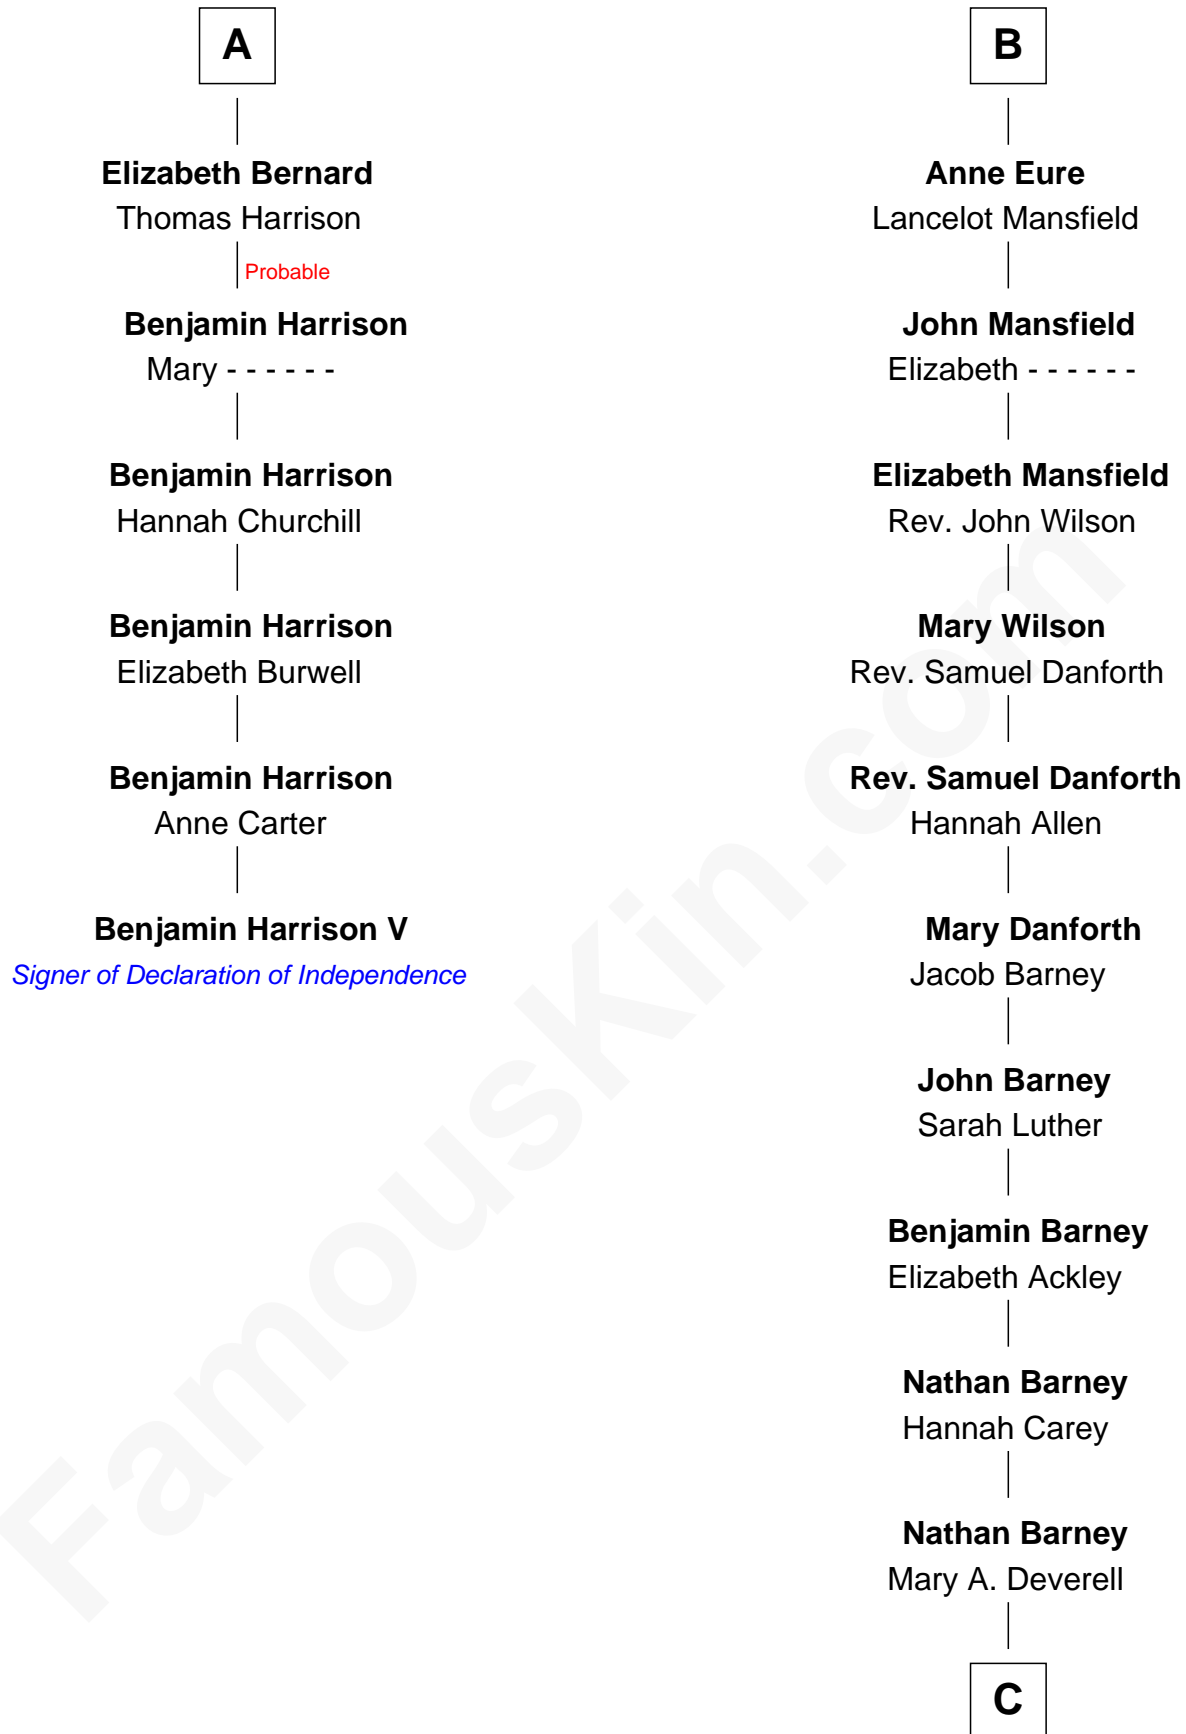

FamousKin.com

Relationship Chart of

Benjamin Harrison V

Signer of the Declaration of Independence

12th cousin 7 times removed of

Elizabeth Montgomery

TV Actress - "Bewitched"

C

—
Mary Weed Barney
Henry Montgomery

—
Henry Montgomery
Elizabeth Bryan Allen

—
Elizabeth Montgomery
TV Actress - "Bewitched"

FamousKin.com