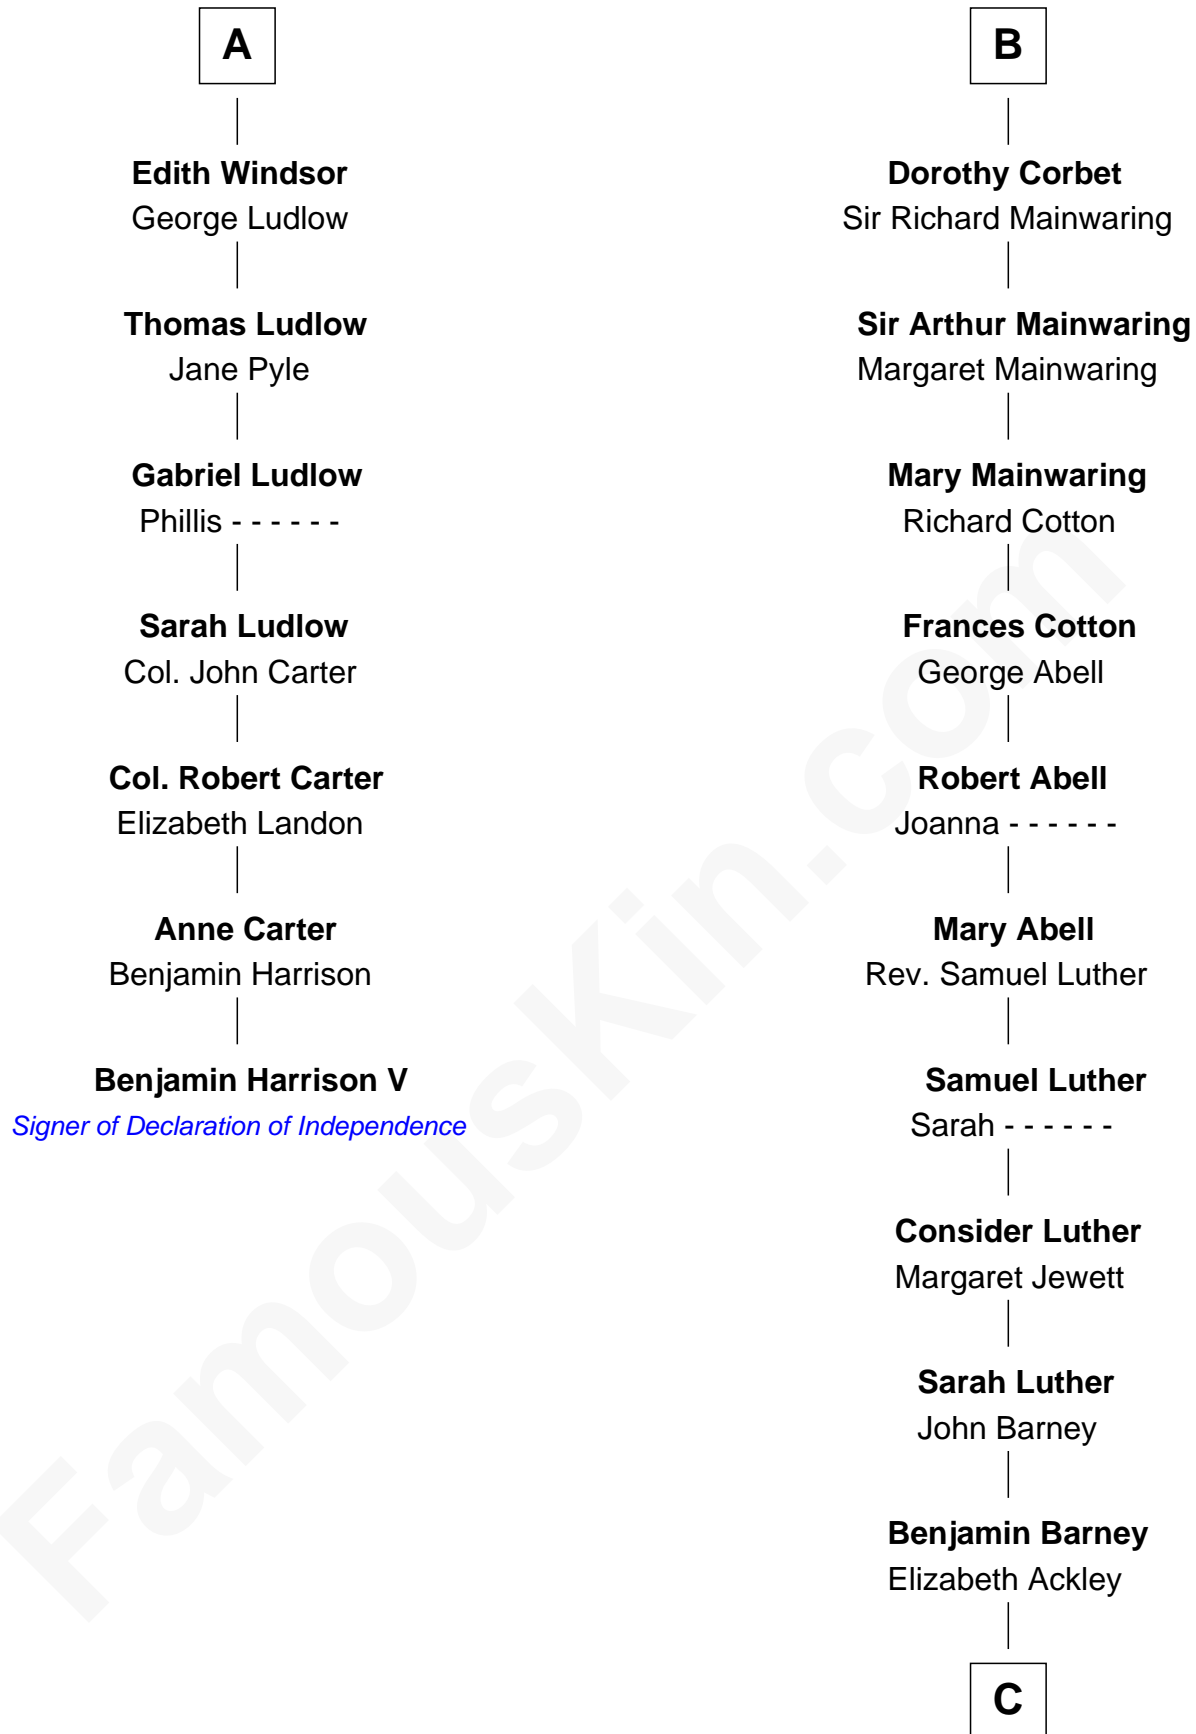

FamousKin.com

Relationship Chart of

Benjamin Harrison V

Signer of the Declaration of Independence

13th cousin 8 times removed of

Elizabeth Montgomery
TV Actress - "Bewitched"

Humphrey de Bohun
Elizabeth Plantagenet

C

Nathan Barney

Hannah Carey

Nathan Barney

Mary A. Deverell

Mary Weed Barney

Henry Montgomery

Henry Montgomery

Elizabeth Bryan Allen

Elizabeth Montgomery

TV Actress - "Bewitched"

FamousKin.com