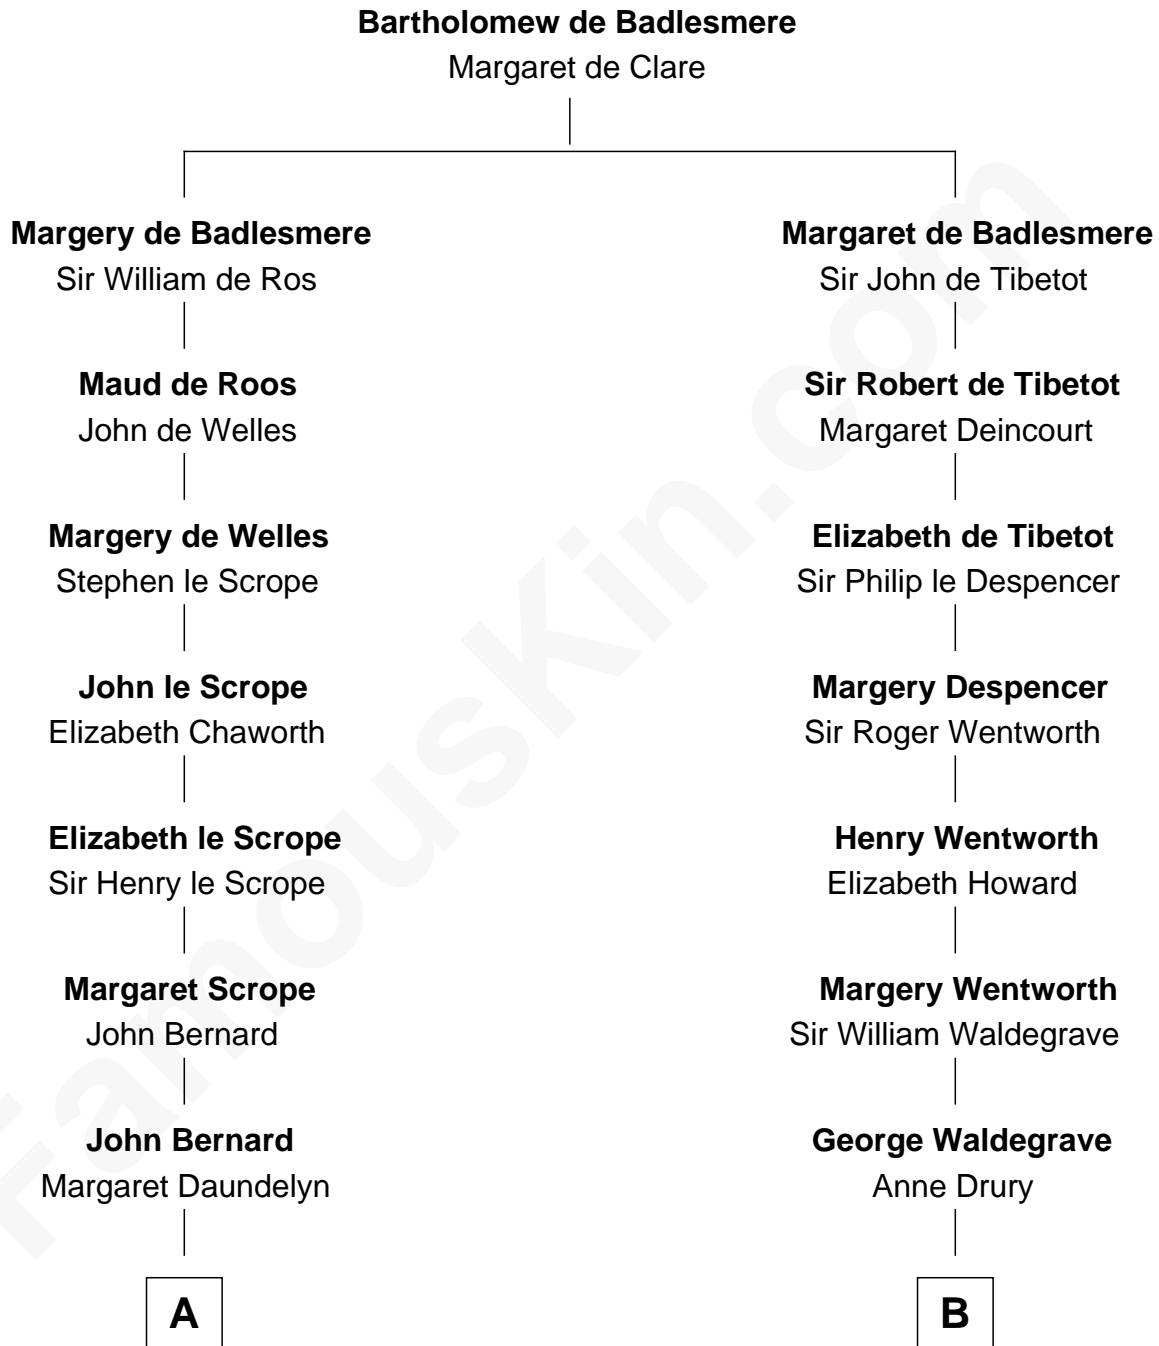

FamousKin.com

Relationship Chart of

Benjamin Harrison V

Signer of the Declaration of Independence

14th cousin 5 times removed of

Walt Disney

Co-Founder of The Walt Disney Company

C

Charles Call
Henrietta Gross

Flora Call
Elias Charles Disney

Walt Disney
Co-Founder of The Walt Disney Co.

FamousKin.com