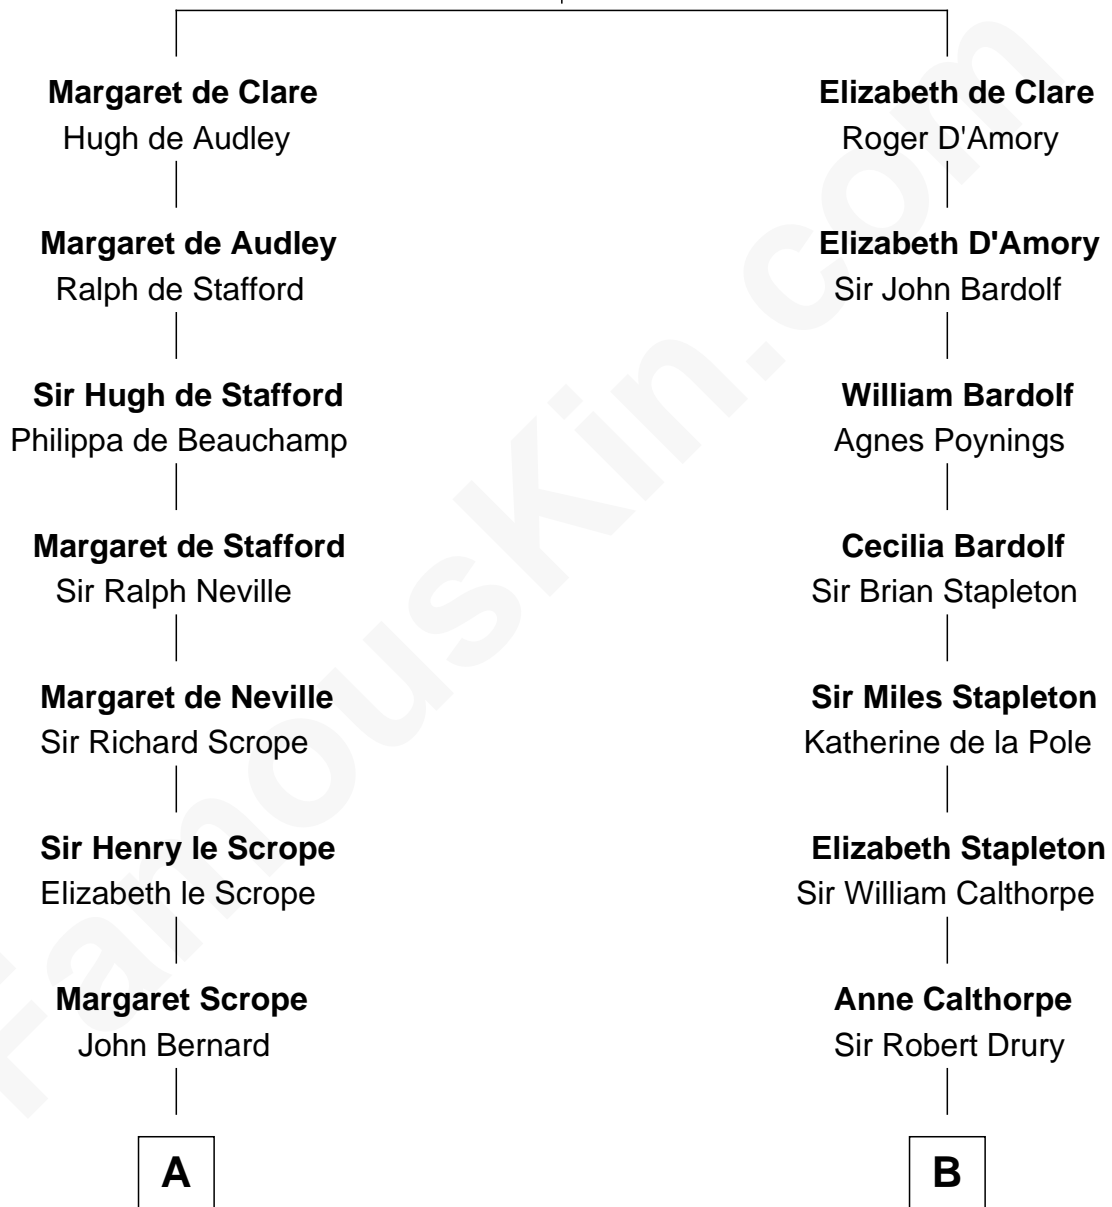

FamousKin.com

Relationship Chart of

Benjamin Harrison V

Signer of the Declaration of Independence

15th cousin 5 times removed of

Walt Disney

Co-Founder of The Walt Disney Company

Sir Gilbert de Clare

Joan of Acre

C

Eber Call
Violette Lawrence

Charles Call
Henrietta Gross

Flora Call
Elias Charles Disney

Walt Disney
Co-Founder of The Walt Disney Co.