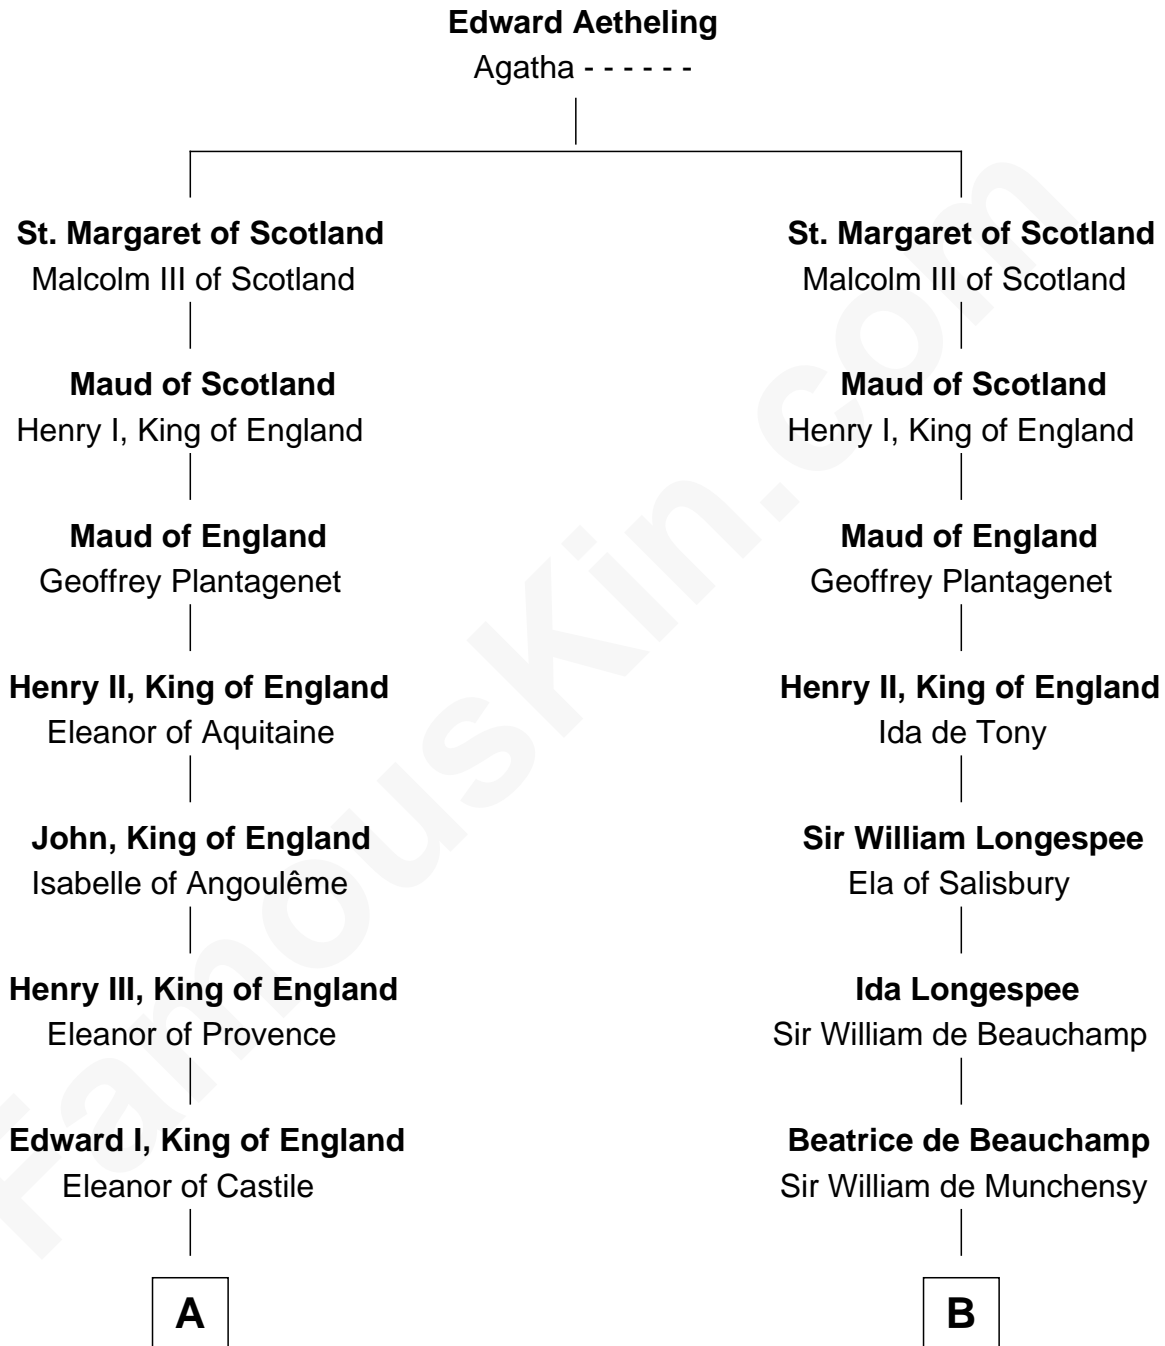

FamousKin.com

Relationship Chart of Benjamin Harrison V

Signer of the Declaration of Independence

19th cousin 2 times removed of

Rev. George Burroughs

Executed for Witchcraft, Salem 1692

C

Gabriel Ludlow