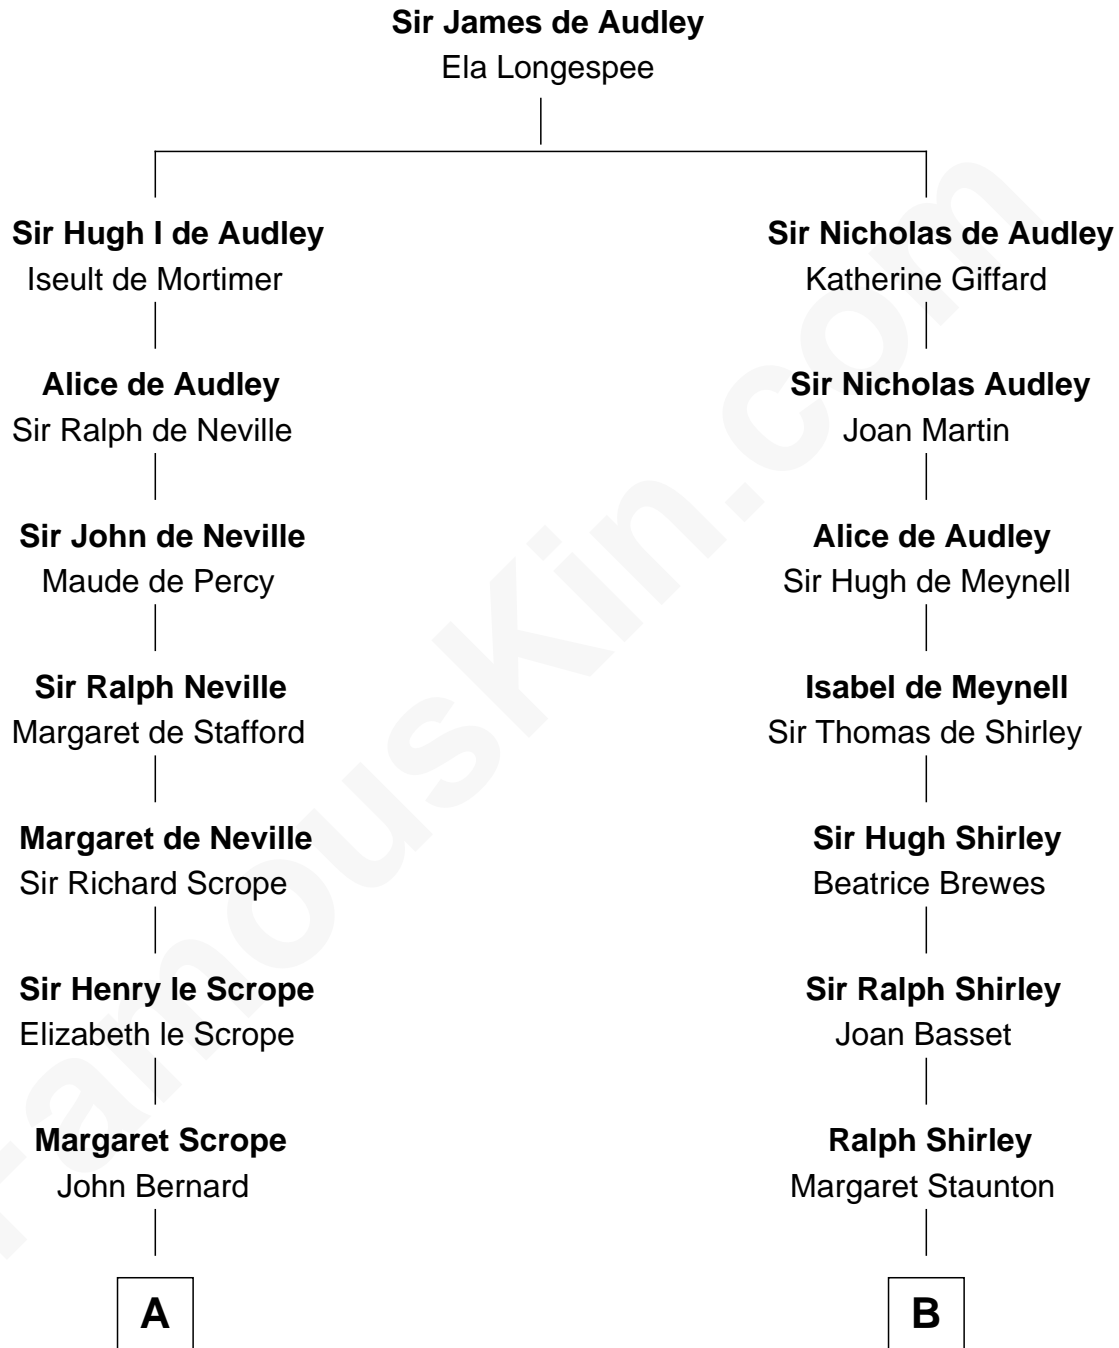

## Relationship Chart of

### Benjamin Harrison V

*Signer of the Declaration of Independence*

15th cousin 5 times removed of

### William Henry Moore

*Co-Founder, U.S. Steel and Nabisco*

**C**

**George Beckwith**

Rachel Marsh

**George Beckwith**

Mary Bradley

**Rachael Arvilla Beckwith**