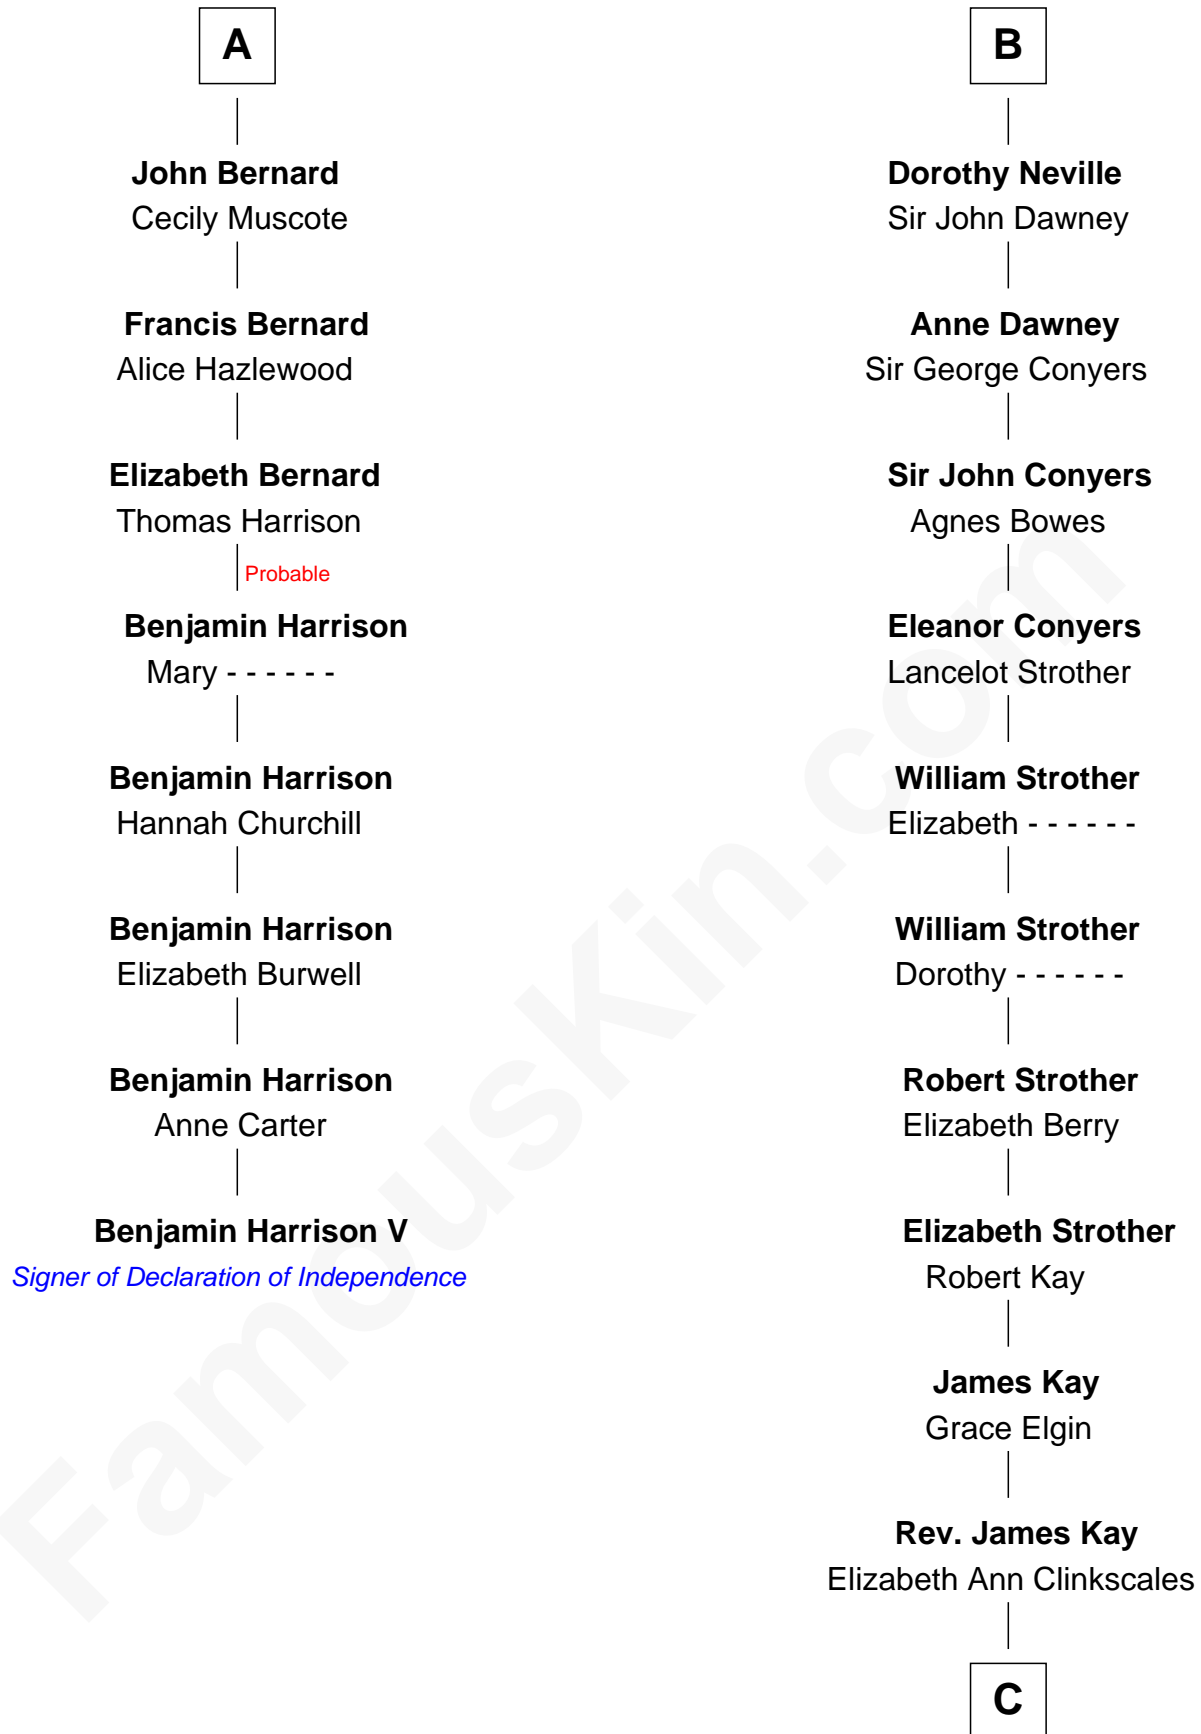

FamousKin.com

Relationship Chart of

Benjamin Harrison V

Signer of the Declaration of Independence

14th cousin 7 times removed of

Jimmy Carter
39th U.S. President

C

Mary Kay
John Pratt

James E. Pratt
Sophronia C. Cowan

Nina Pratt
William Archibald Carter

Earl Carter
Lillian Gordy

Jimmy Carter
39th U.S. President

FamousKin.com