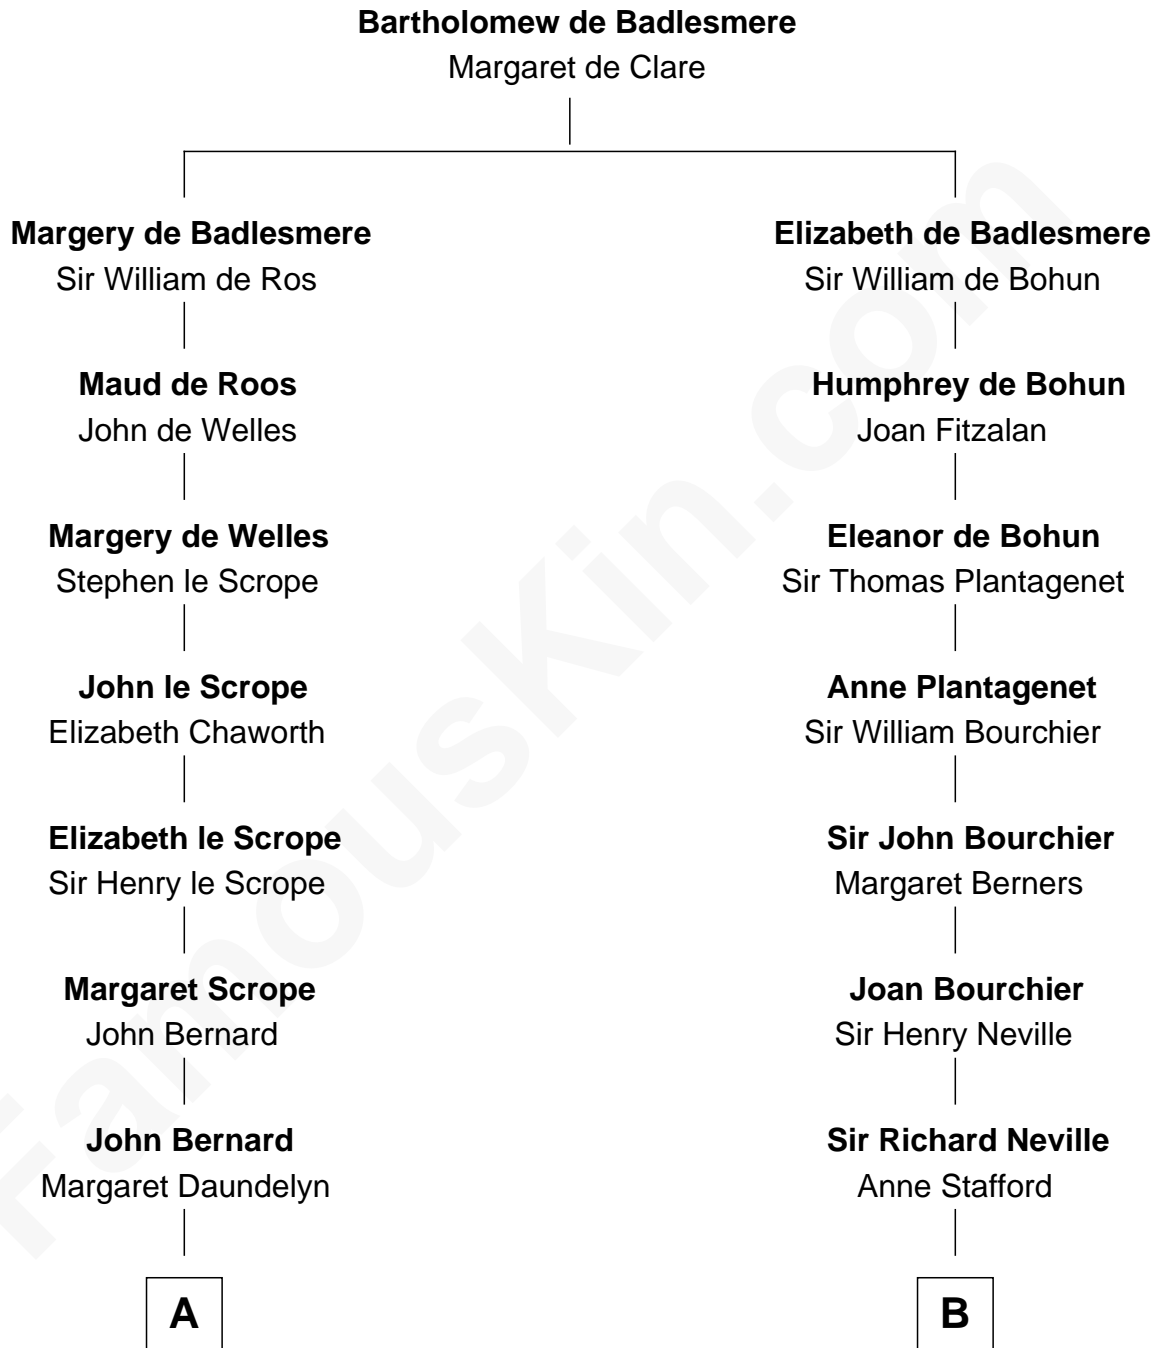

FamousKin.com

Relationship Chart of

Benjamin Harrison V

Signer of the Declaration of Independence

14th cousin 7 times removed of

Jimmy Carter
39th U.S. President

C

Mary Kay
John Pratt

James E. Pratt
Sophronia C. Cowan

Nina Pratt
William Archibald Carter

Earl Carter
Lillian Gordy

Jimmy Carter
39th U.S. President

FamousKin.com