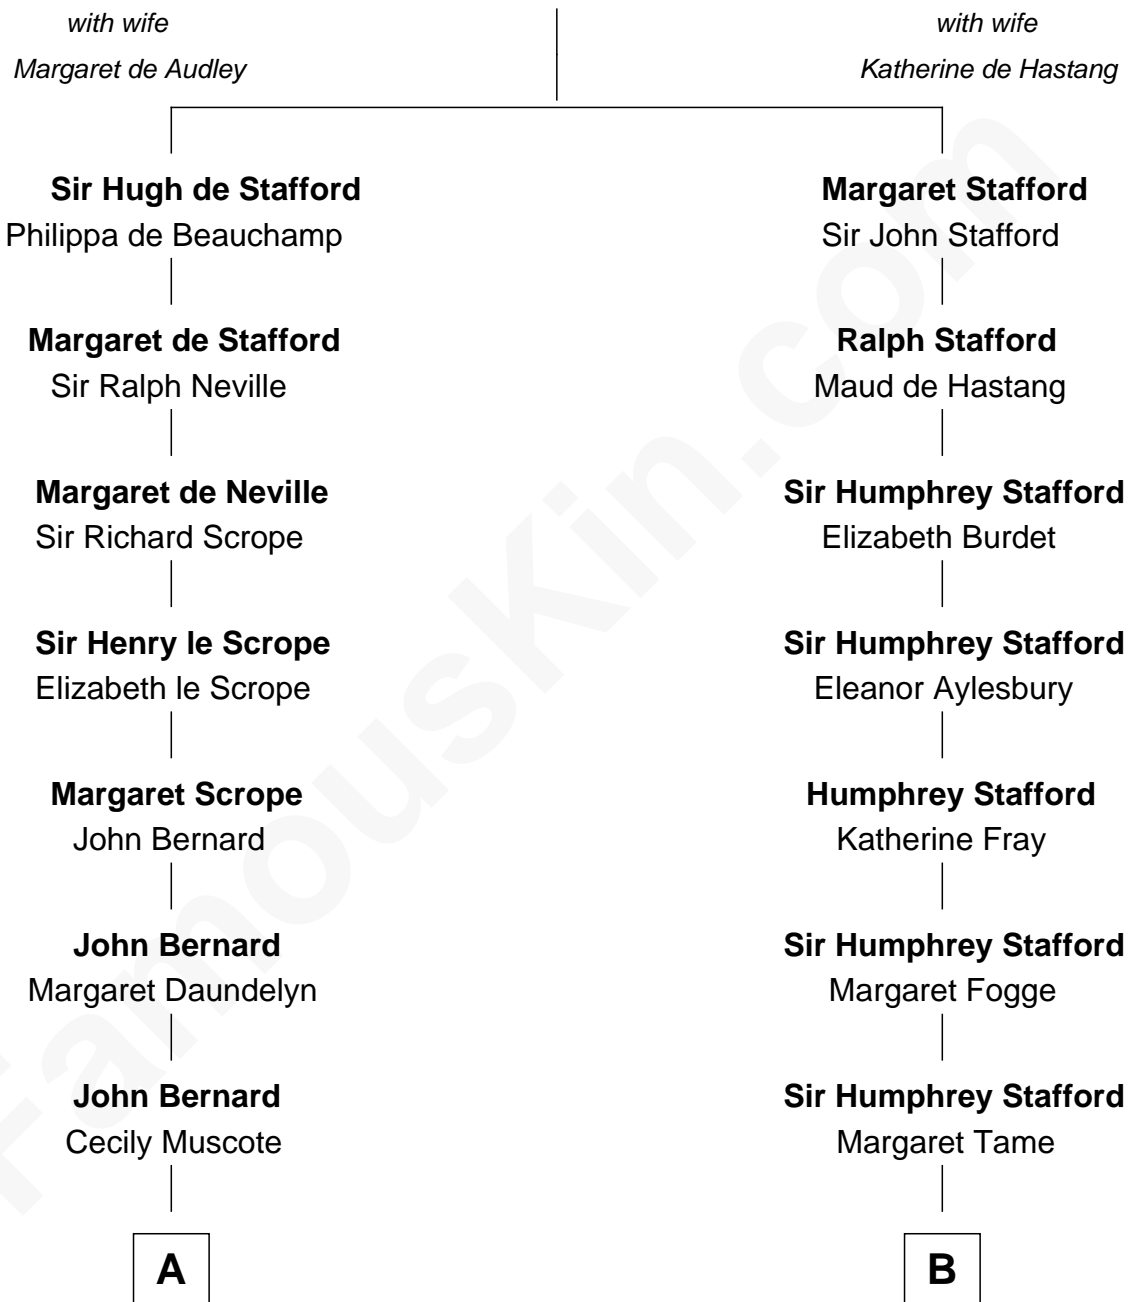

FamousKin.com

Relationship Chart of

Benjamin Harrison V

Signer of the Declaration of Independence

13th cousin 6 times removed of

Jimmy Carter
39th U.S. President

Ralph de Stafford

C

|
William Archibald Carter

Nina Pratt

|
Earl Carter

Lillian Gordy

|
Jimmy Carter

39th U.S. President

FamousKin.com