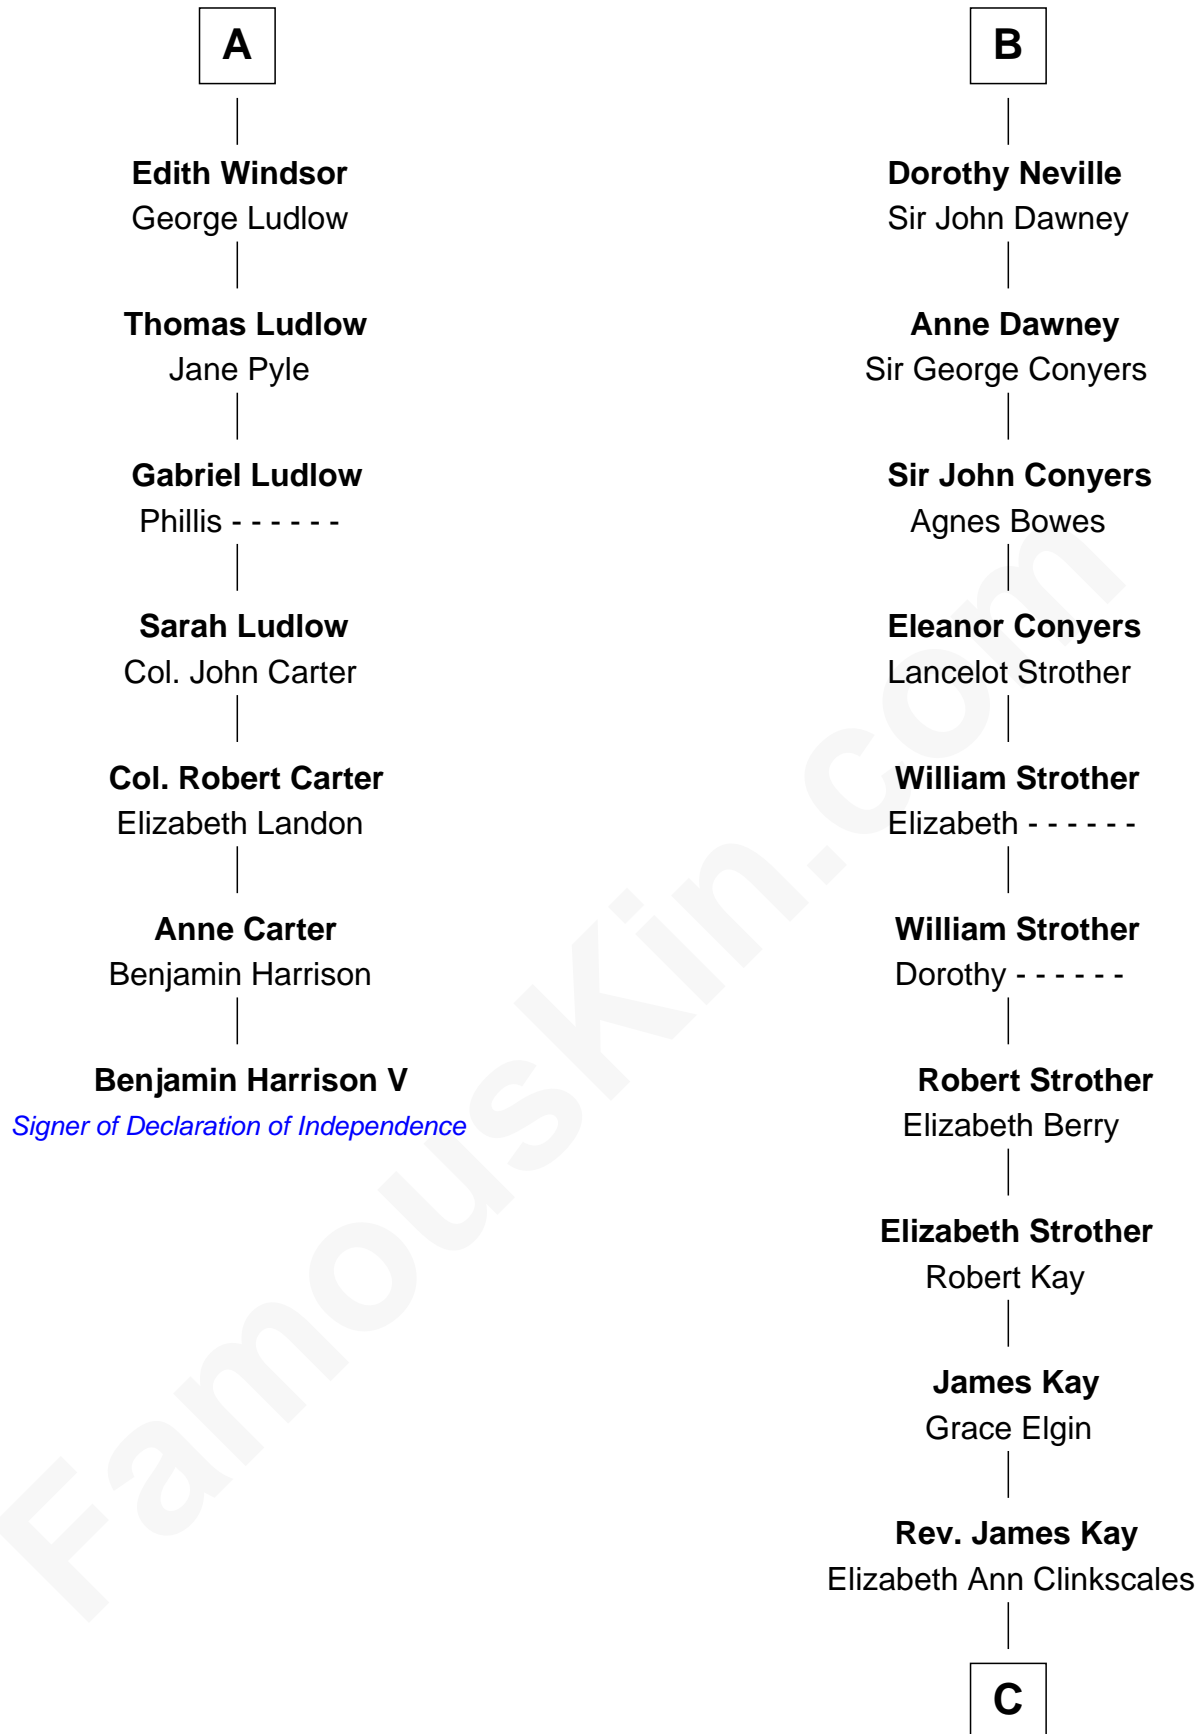

FamousKin.com

Relationship Chart of

Benjamin Harrison V

Signer of the Declaration of Independence

13th cousin 8 times removed of

Jimmy Carter
39th U.S. President

Humphrey de Bohun
Elizabeth Plantagenet

C

Mary Kay
John Pratt

James E. Pratt
Sophronia C. Cowan

Nina Pratt
William Archibald Carter

Earl Carter
Lillian Gordy

Jimmy Carter
39th U.S. President

FamousKin.com