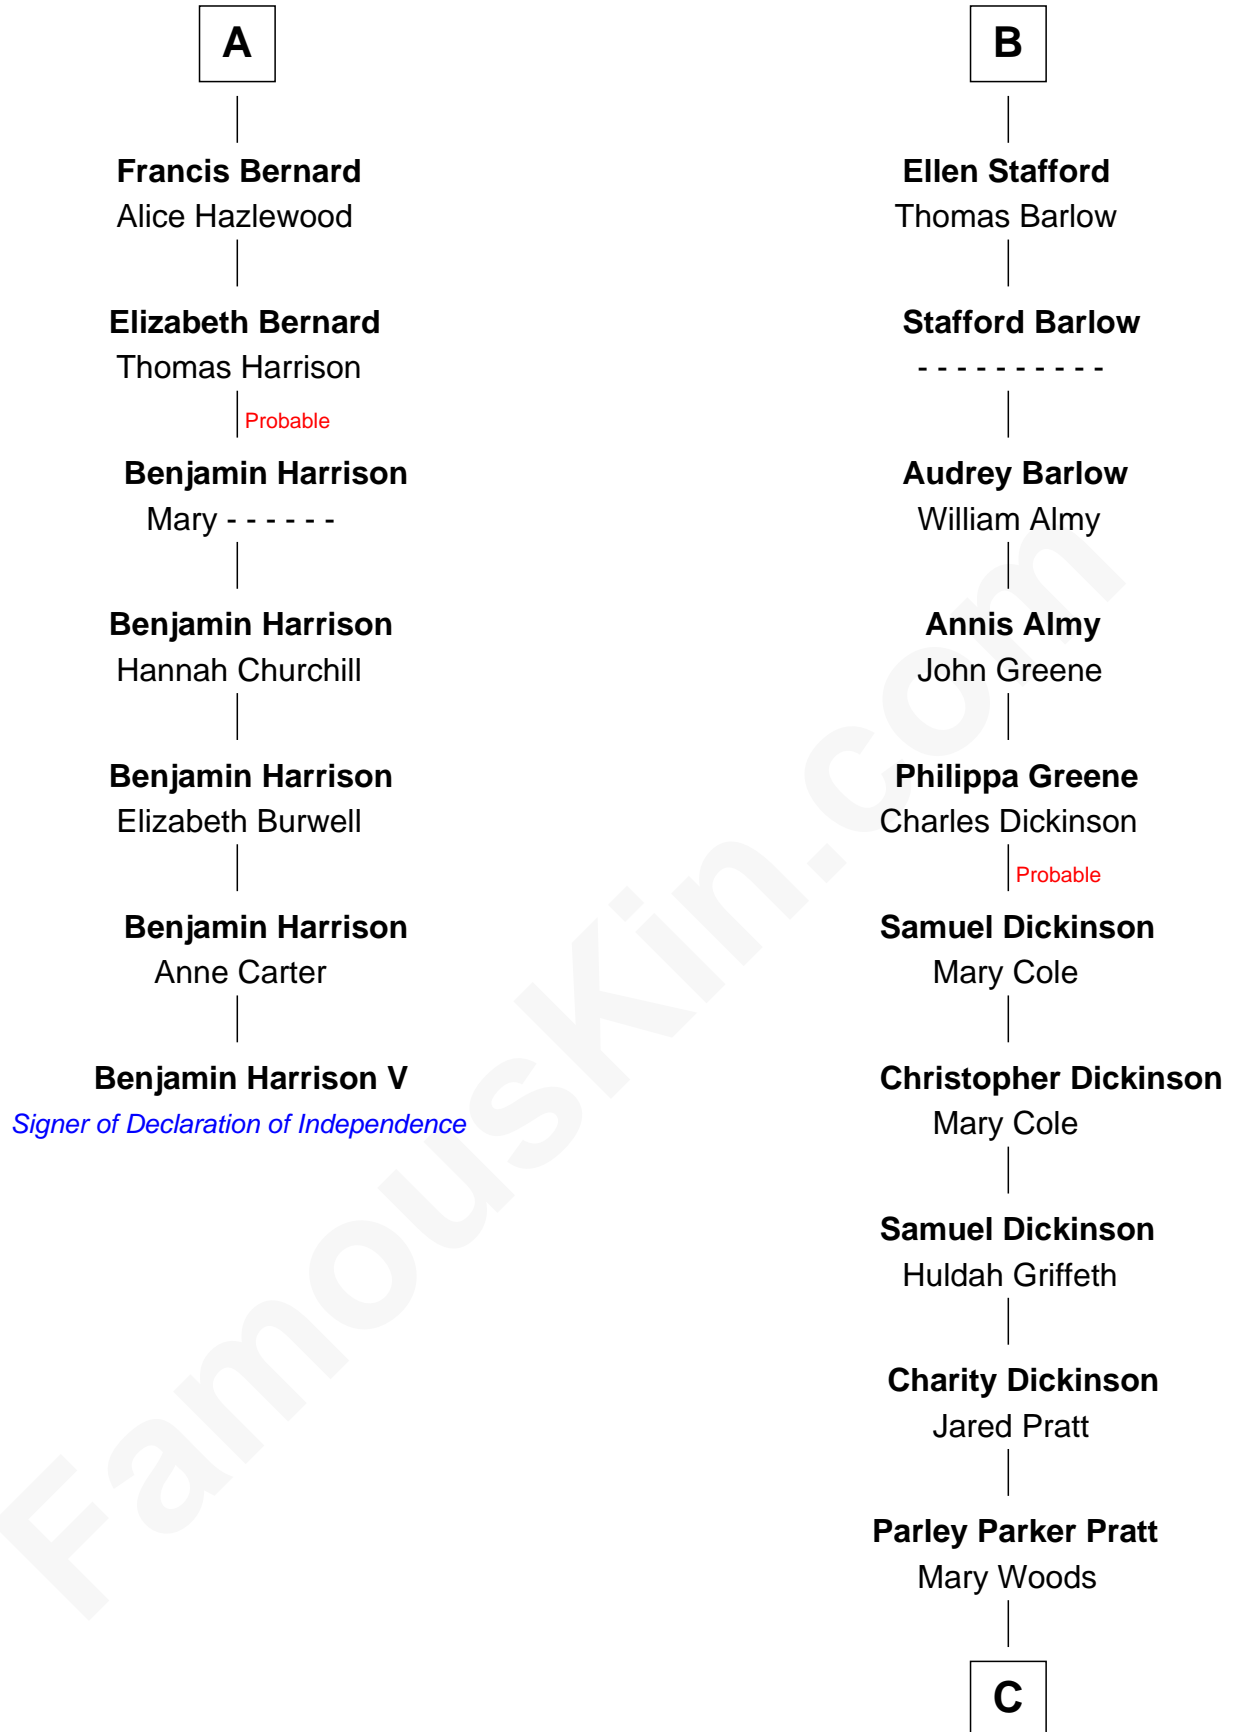

FamousKin.com

Relationship Chart of

Benjamin Harrison V

Signer of the Declaration of Independence

13th cousin 6 times removed of

George Romney

43rd Governor of Michigan

Ralph de Stafford

Margaret de Neville
Sir Richard Scrope

Sir Humphrey Stafford
Elizabeth Burdet

Sir Henry le Scrope
Elizabeth le Scrope

Sir Humphrey Stafford
Eleanor Aylesbury

Margaret Scrope
John Bernard

Humphrey Stafford
Katherine Fray

John Bernard
Margaret Daundelyn

Sir Humphrey Stafford
Margaret Fogge

John Bernard
Cecily Muscote

Sir Humphrey Stafford
Margaret Tame

A

B

C

Helaman Pratt

Anna Johanna Dorothy Wilcken

Anna Amelia Pratt

Gaskell Samuel Romney

George Romney

43rd Governor of Michigan

FamousKin.com