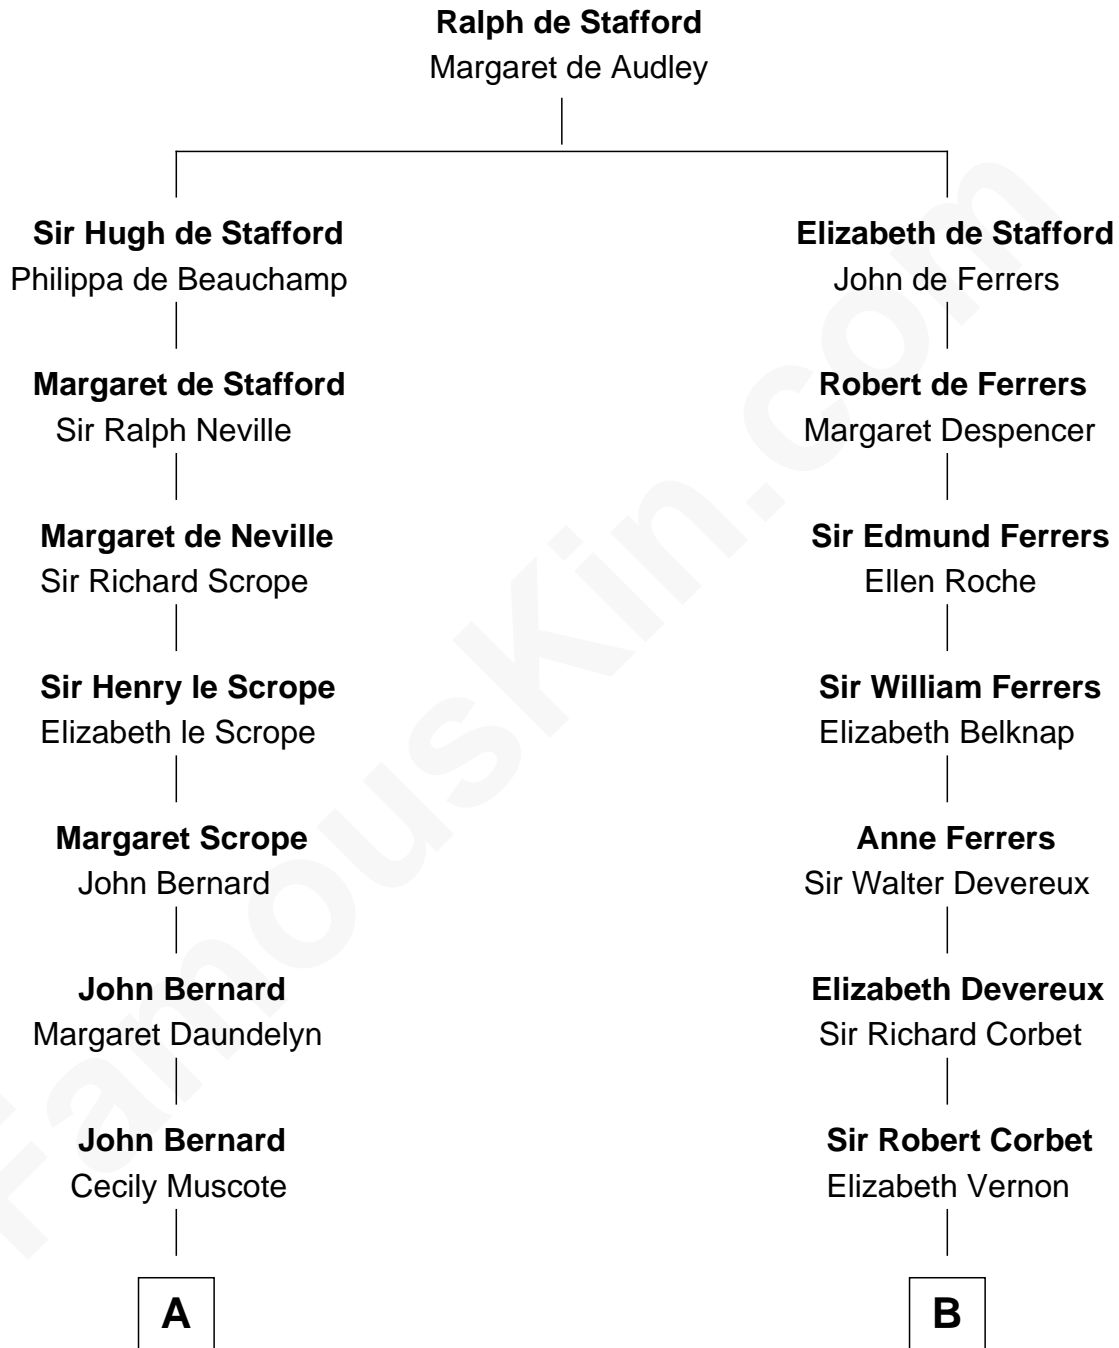

# FamousKin.com

## Relationship Chart of Benjamin Harrison V

*Signer of the Declaration of Independence*

**13th cousin 8 times removed of**

**Nelson Rockefeller**

*41st U.S. Vice-President*

**C**

—  
**Lucy Avery**

Godfrey Lewis Rockefeller

—  
**William Avery Rockefeller**

Eliza Davison

—  
**John Davison Rockefeller**

Laura Celestia Spelman

—  
**John Davison Rockefeller**

Abby Greene Aldrich

—  
**Nelson Rockefeller**

*41st U.S. Vice-President*