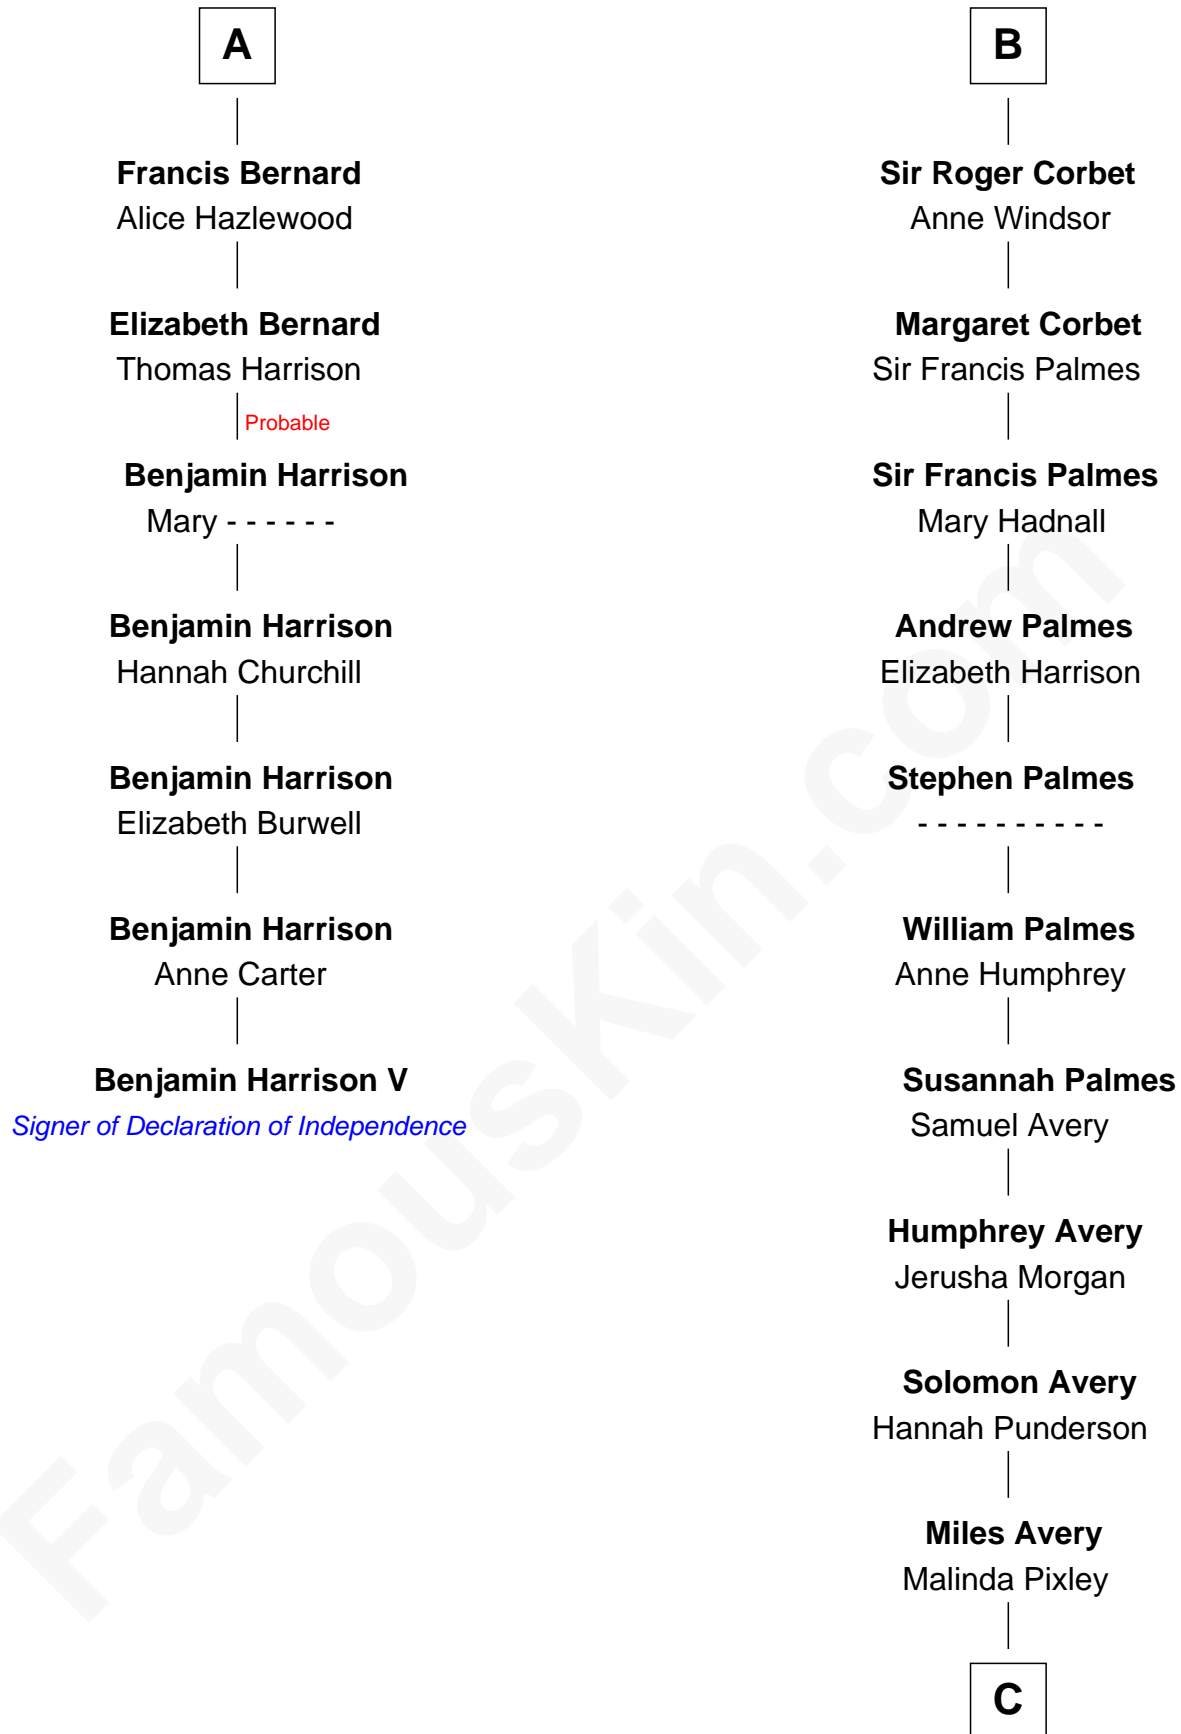

## Relationship Chart of Benjamin Harrison V

*Signer of the Declaration of Independence*

**13th cousin 8 times removed of**

**Nelson Rockefeller**

*41st U.S. Vice-President*

**C**

—  
**Lucy Avery**

Godfrey Lewis Rockefeller

—  
**William Avery Rockefeller**

Eliza Davison

—  
**John Davison Rockefeller**

Laura Celestia Spelman

—  
**John Davison Rockefeller**

Abby Greene Aldrich

—  
**Nelson Rockefeller**

*41st U.S. Vice-President*