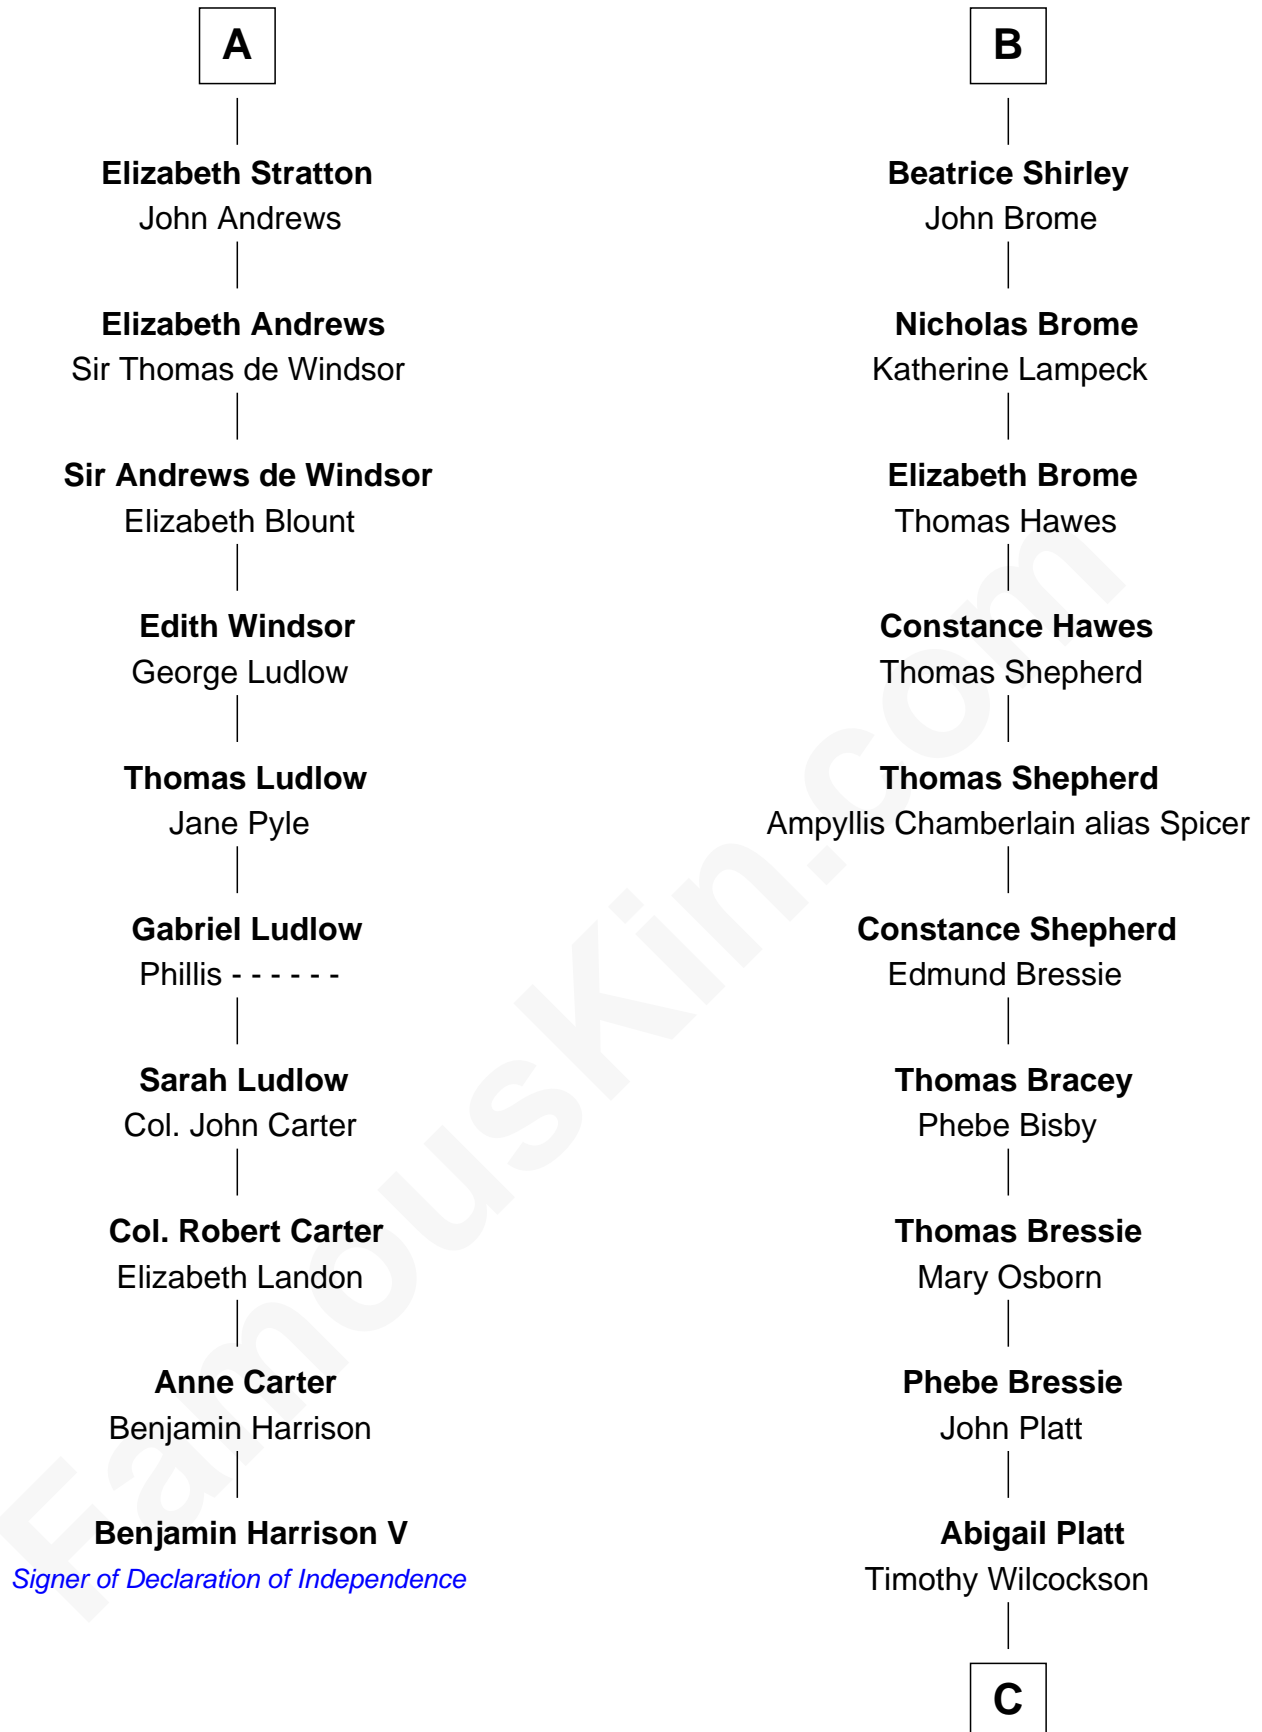

## Relationship Chart of

### Benjamin Harrison V

*Signer of the Declaration of Independence*

16th cousin 5 times removed of

### Helen (Herron) Taft

*First Lady of President William H. Taft*

**C**

**Joanna Wilcockson**

David Welles

**Charity Welles**

Rev. Isaac Clinton

**Maria Clinton**