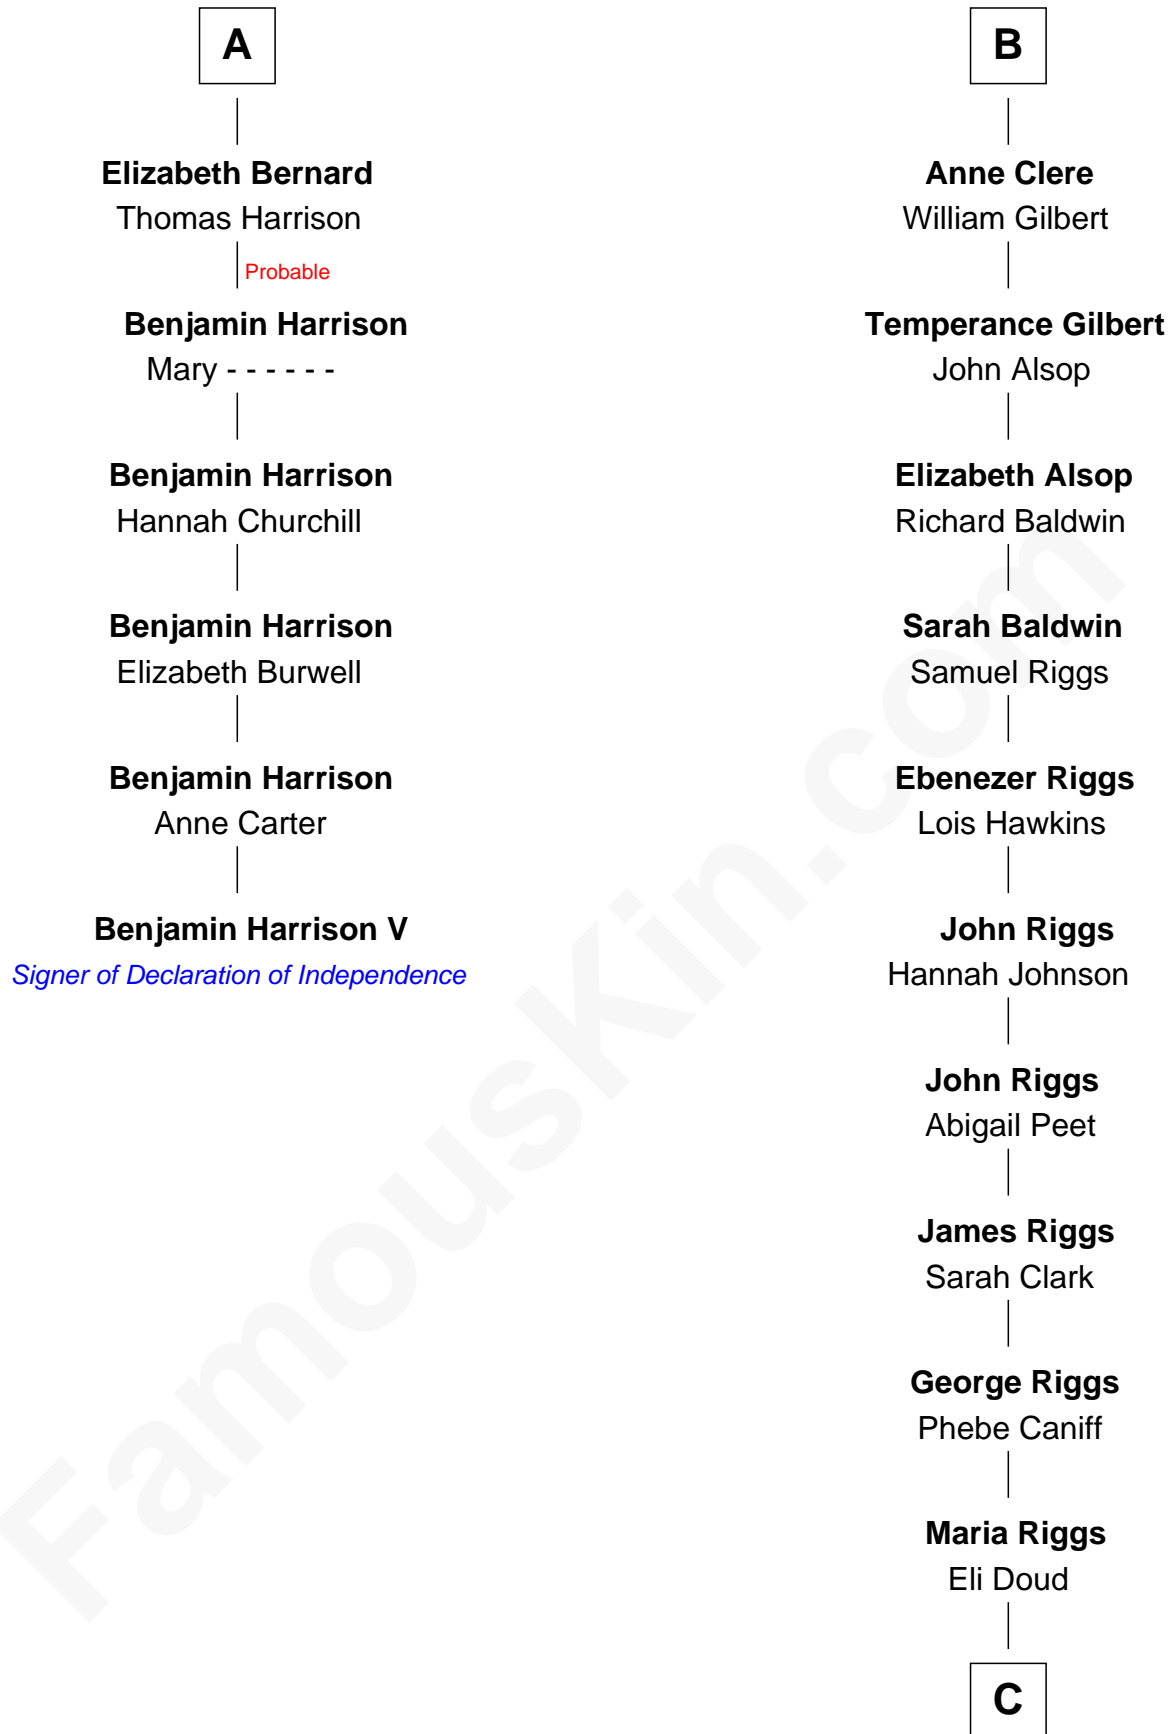

## Relationship Chart of

### Benjamin Harrison V

*Signer of the Declaration of Independence*

12th cousin 7 times removed of

### Mamie (Doud) Eisenhower

*First Lady of President Dwight Eisenhower*

**C**

—  
**Royal Houghton Doud**

Mary Cornelia Sheldon

—  
**John Sheldon Doud**

Elivera Mathilda Carlson

—  
**Mamie (Doud) Eisenhower**