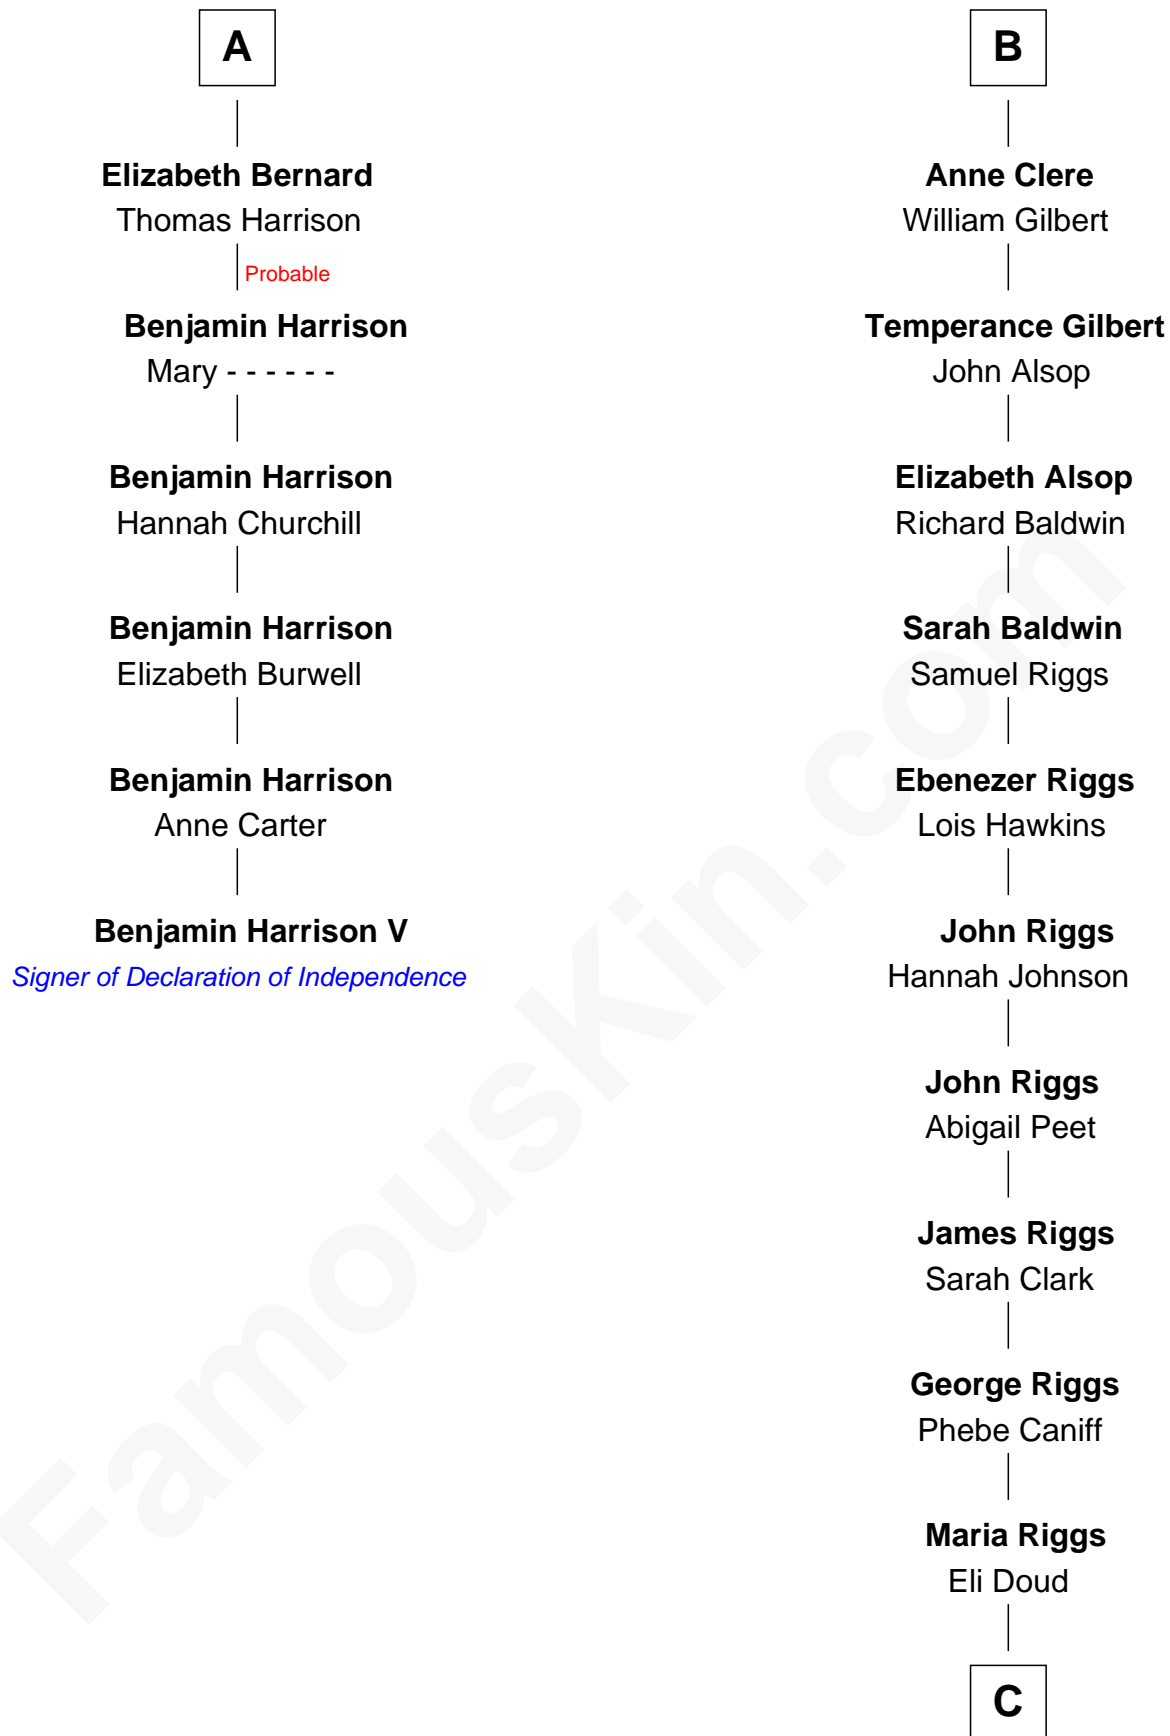

## Relationship Chart of

### Benjamin Harrison V

*Signer of the Declaration of Independence*

12th cousin 7 times removed of

### Mamie (Doud) Eisenhower

*First Lady of President Dwight Eisenhower*

C

**Royal Houghton Doud**

Mary Cornelia Sheldon

**John Sheldon Doud**

Elivera Mathilda Carlson

**Mamie (Doud) Eisenhower**