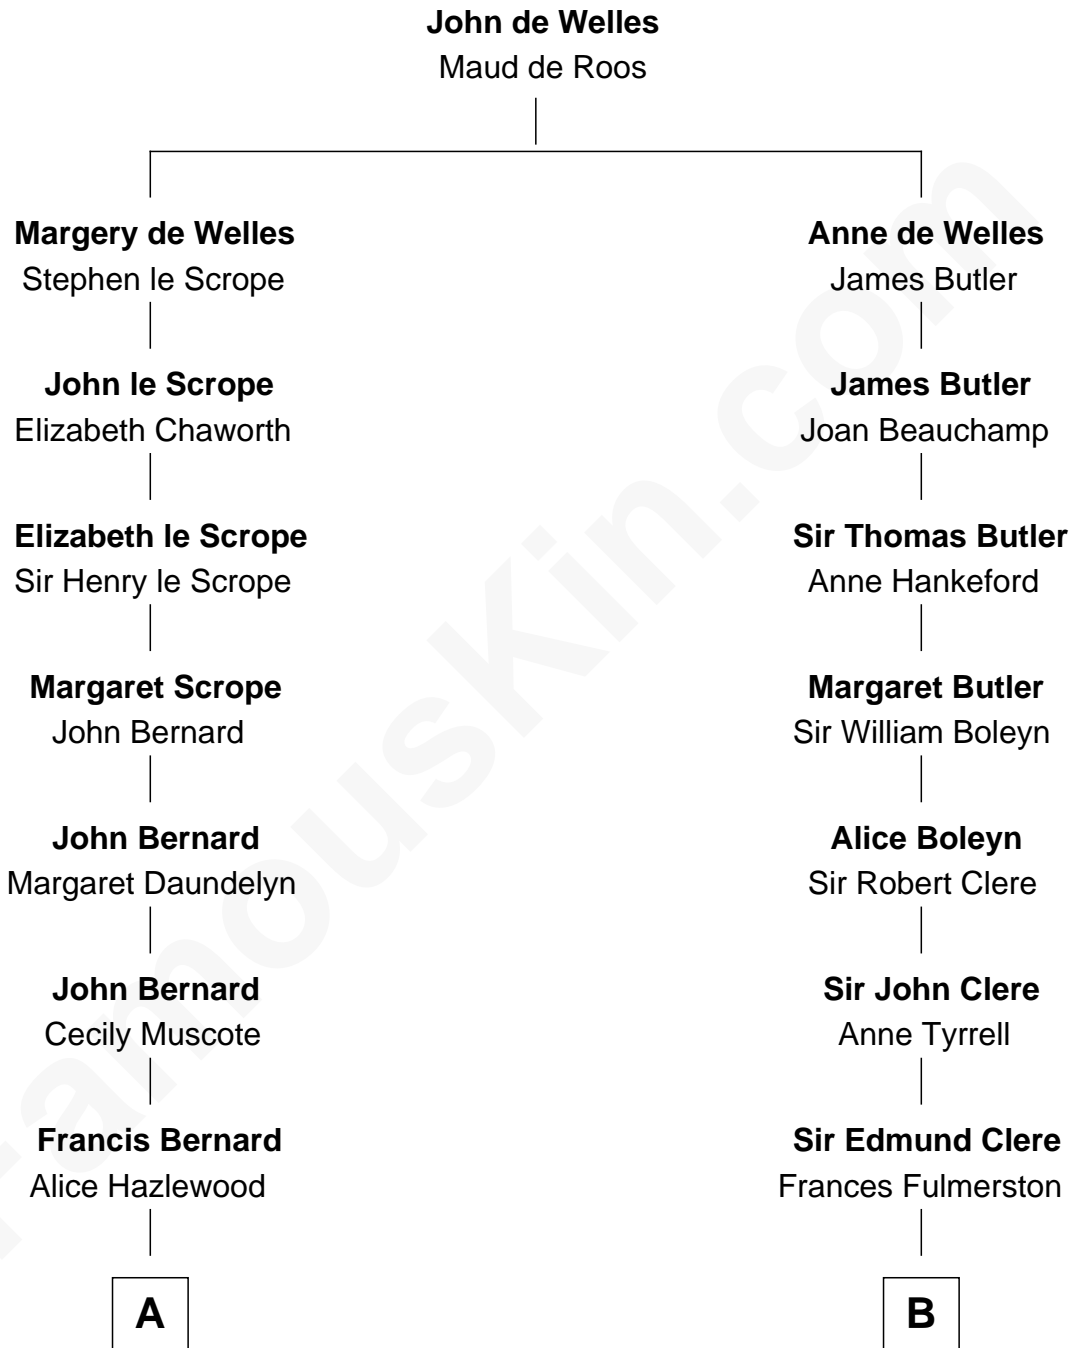

## Relationship Chart of

### Benjamin Harrison V

*Signer of the Declaration of Independence*

12th cousin 7 times removed of

### Mamie (Doud) Eisenhower

*First Lady of President Dwight Eisenhower*

C

**Royal Houghton Doud**

Mary Cornelia Sheldon

**John Sheldon Doud**

Elivera Mathilda Carlson

**Mamie (Doud) Eisenhower**