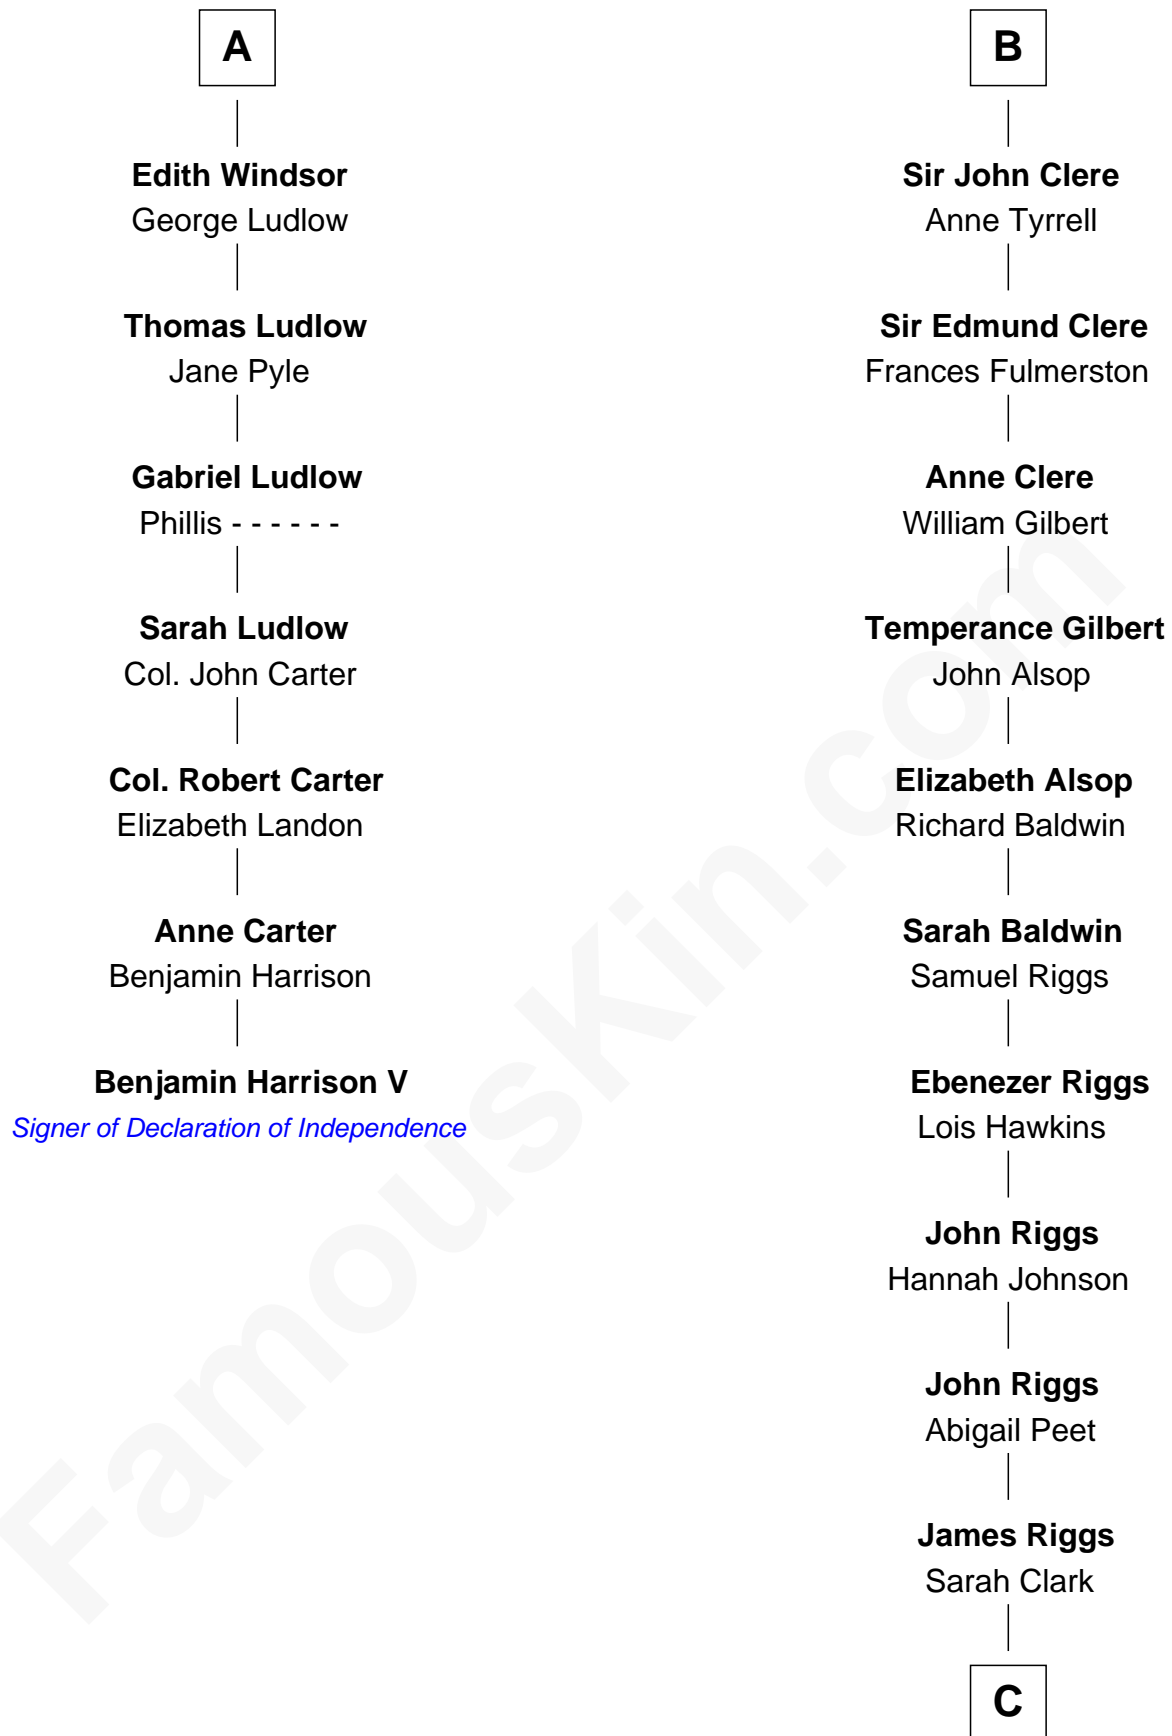

FamousKin.com

Relationship Chart of

Benjamin Harrison V

Signer of the Declaration of Independence

13th cousin 8 times removed of

Mamie (Doud) Eisenhower

First Lady of President Dwight Eisenhower

Humphrey de Bohun
Elizabeth Plantagenet

C

George Riggs

Phebe Caniff

Maria Riggs

Eli Doud

Royal Houghton Doud

Mary Cornelia Sheldon

John Sheldon Doud

Elivera Mathilda Carlson

Mamie (Doud) Eisenhower

First Lady of Dwight Eisenhower

FamousKin.com