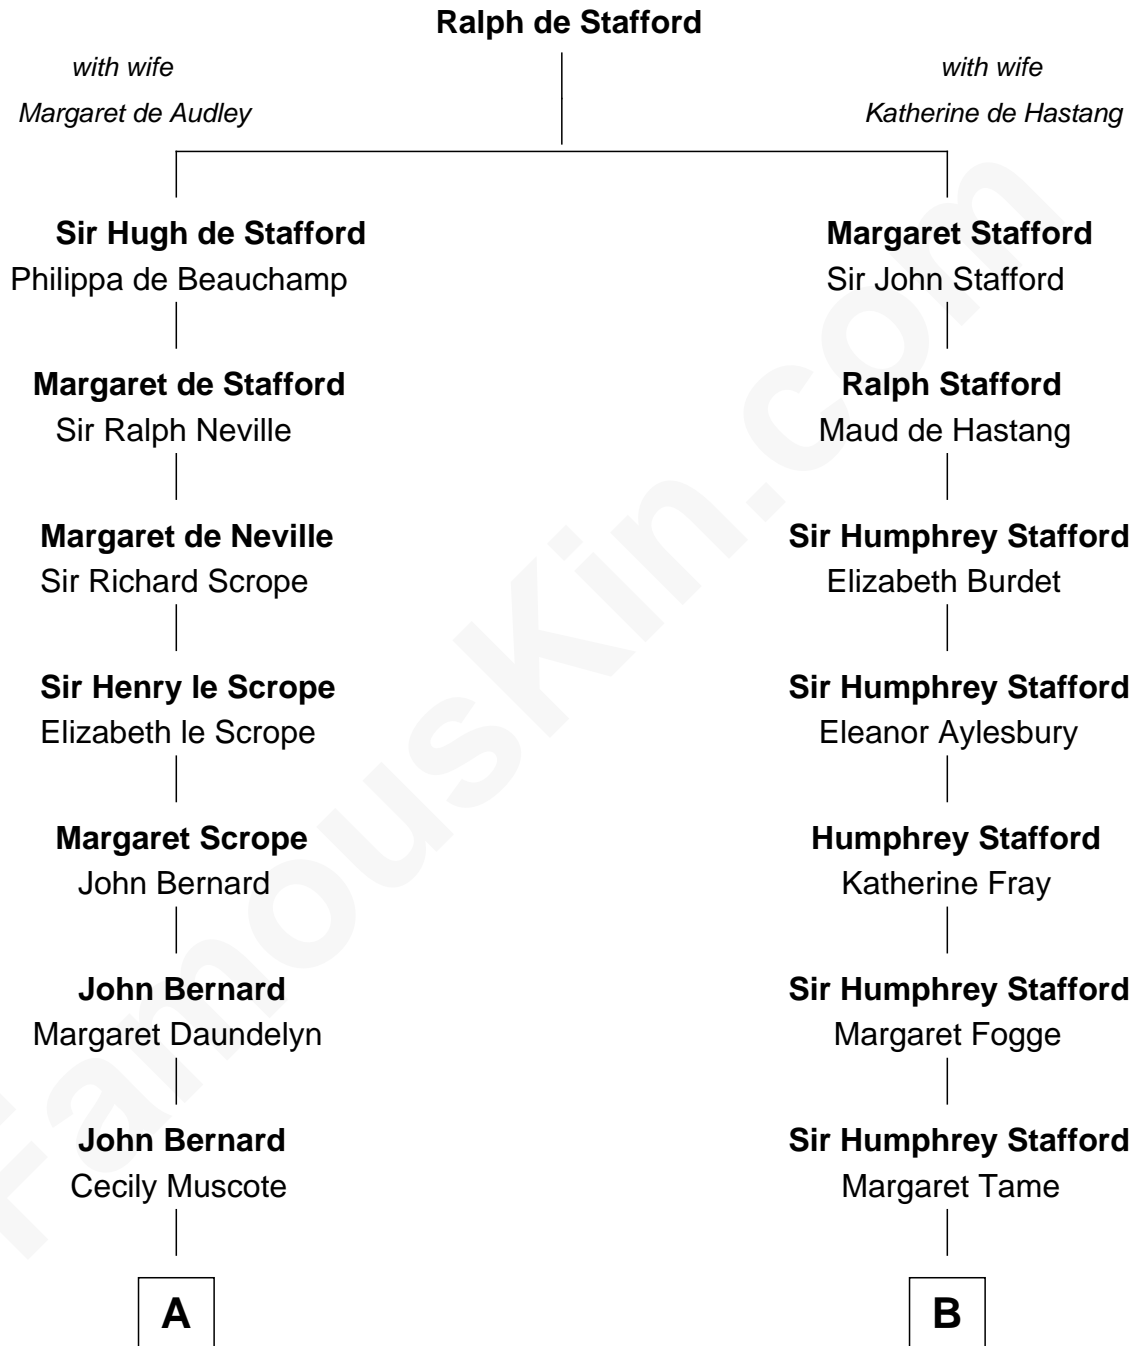

FamousKin.com

Relationship Chart of Benjamin Harrison V

Signer of the Declaration of Independence

13th cousin 6 times removed of

Warren G. Harding
29th U.S. President

C

Charles Alexander Harding

Mary Ann Crawford

Dr. George Tryon Harding

Phoebe Elizabeth Dickerson

Warren G. Harding

29th U.S. President

FamousKin.com