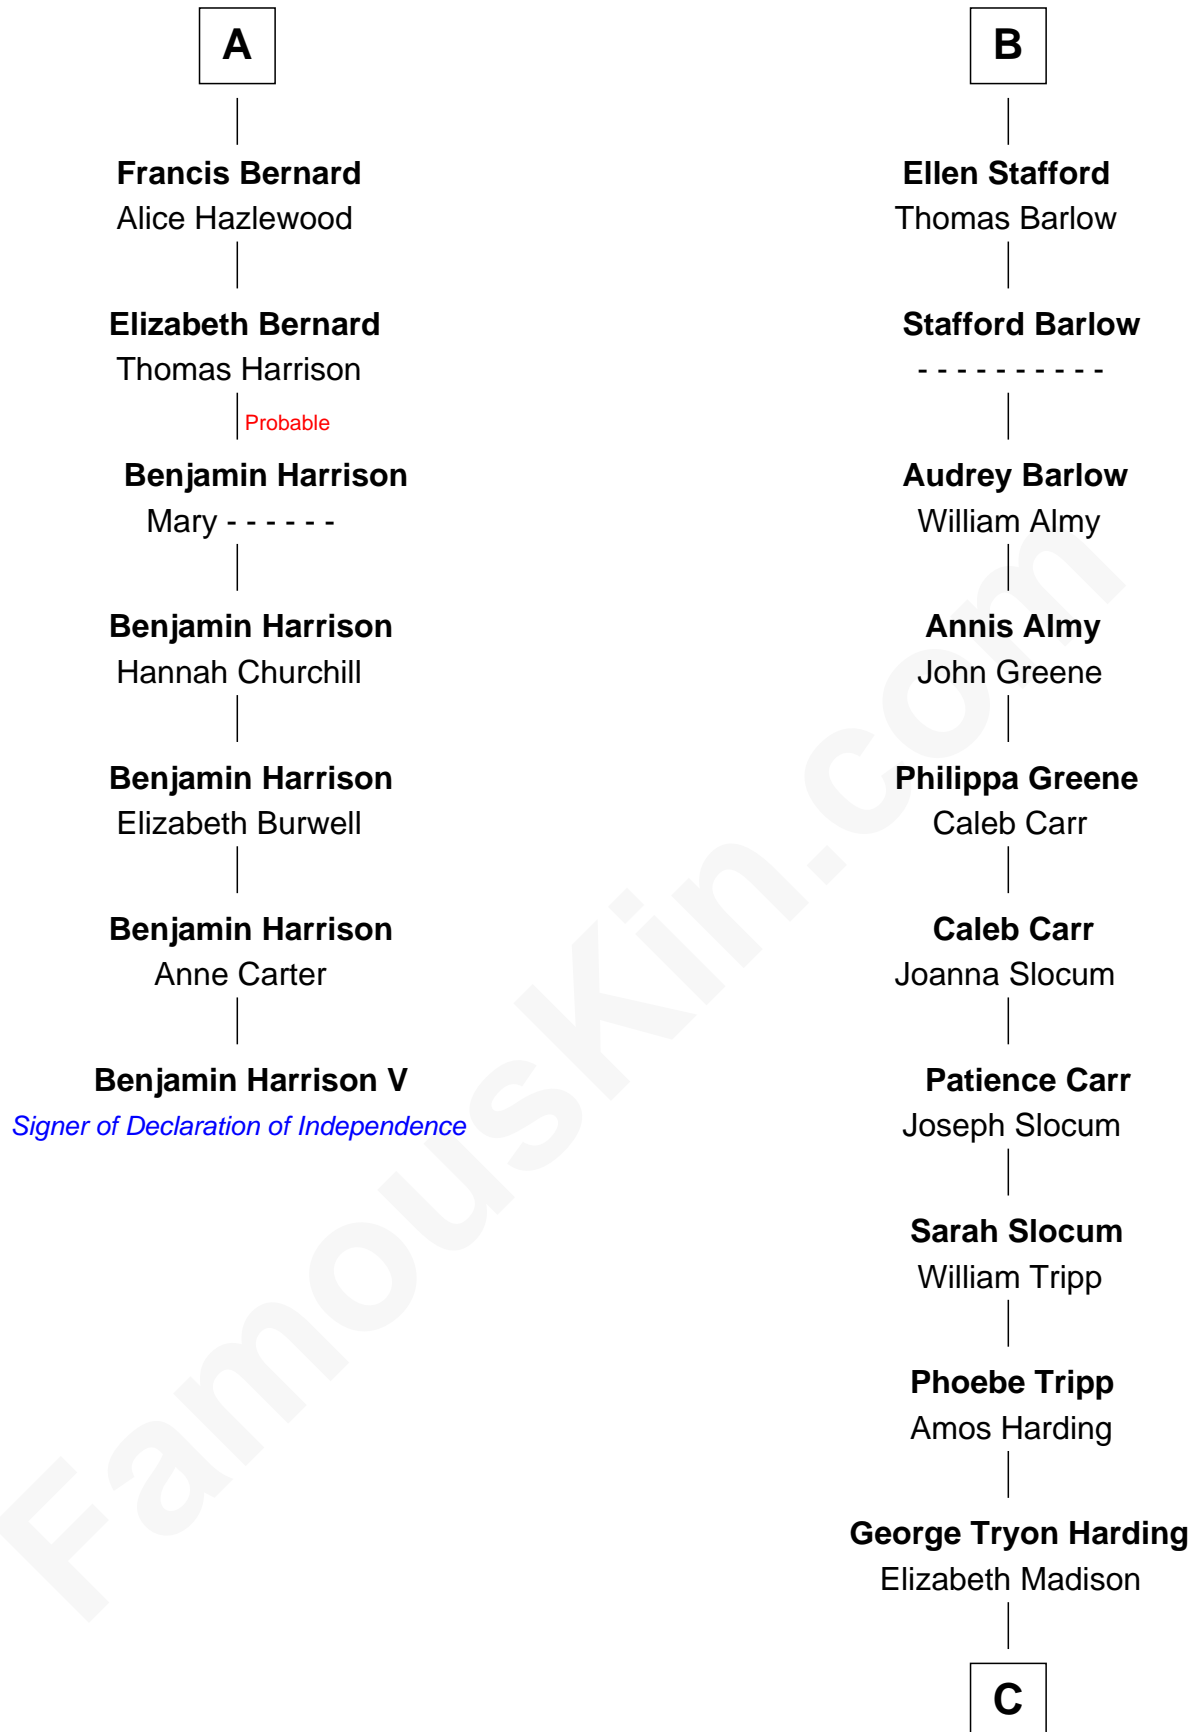

FamousKin.com

Relationship Chart of Benjamin Harrison V

Signer of the Declaration of Independence

13th cousin 6 times removed of

Warren G. Harding
29th U.S. President

C

Charles Alexander Harding

Mary Ann Crawford

Dr. George Tryon Harding

Phoebe Elizabeth Dickerson

Warren G. Harding

29th U.S. President

FamousKin.com