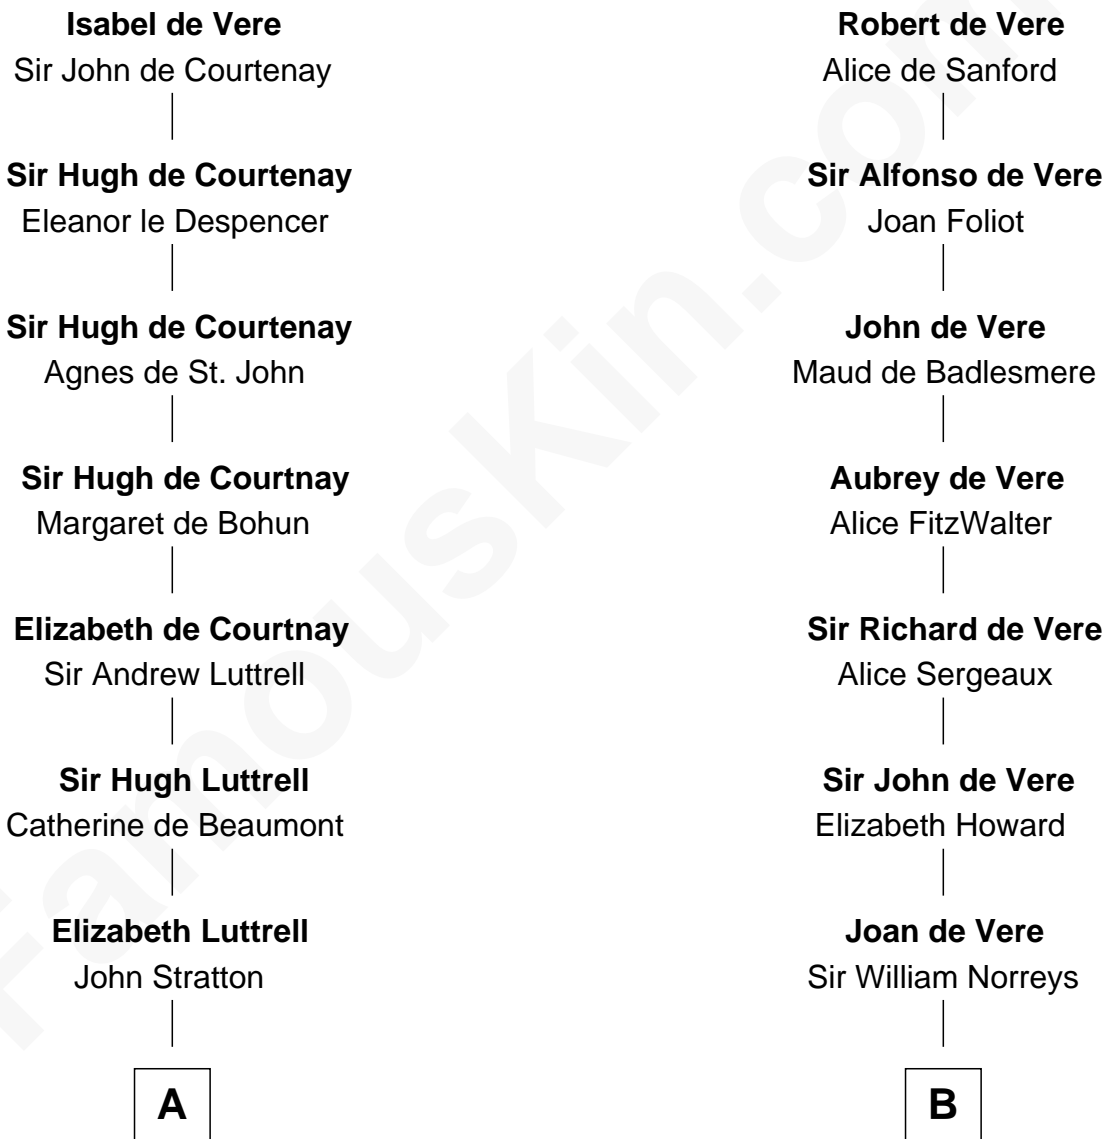

FamousKin.com

Relationship Chart of

Benjamin Harrison V

Signer of the Declaration of Independence

16th cousin 5 times removed of

Lou (Henry) Hoover

First Lady of President Herbert Hoover

Hugh de Vere
Hawise de Quincy