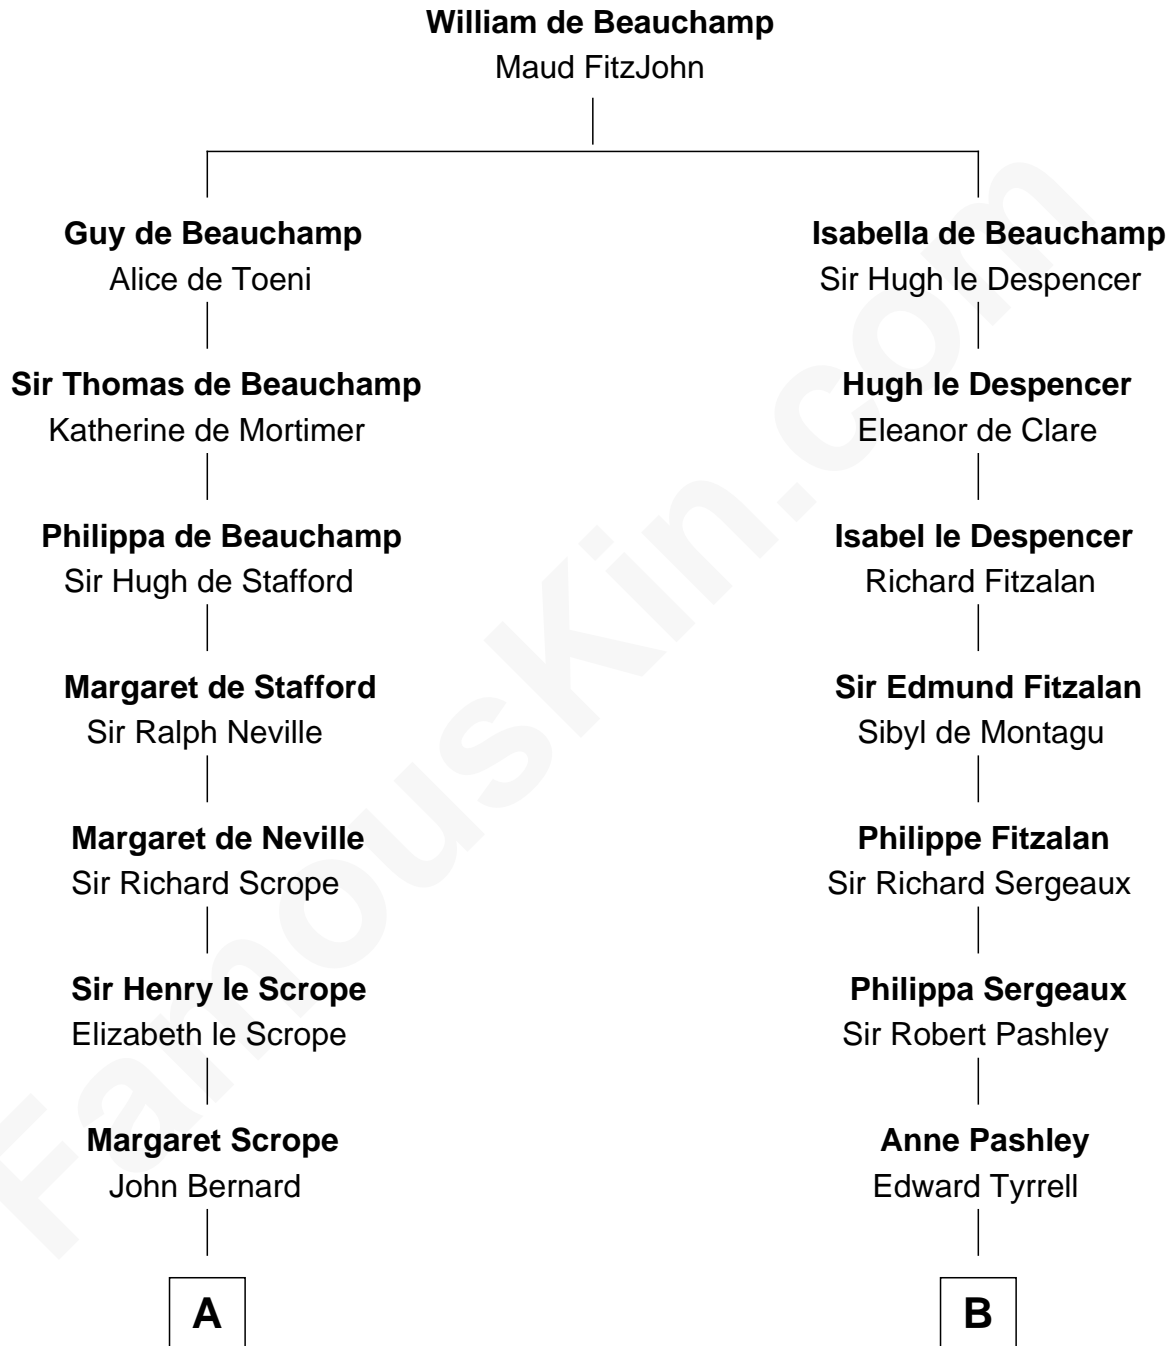

FamousKin.com

Relationship Chart of

Benjamin Harrison V

Signer of the Declaration of Independence

15th cousin 6 times removed of

Ellen Louise (Axson) Wilson

First Lady of President Woodrow Wilson

C

Deliverance Coward

James FitzRandolph

Isaac FitzRandolph

Eleanor Hunter

Rebecca Longstreet FitzRandolph

Rev. Isaac Stockton Keith Axson

Rev. Samuel Edward Axson

Margaret Jane Hoyt

Ellen Louise (Axson) Wilson

First Lady of Woodrow Wilson