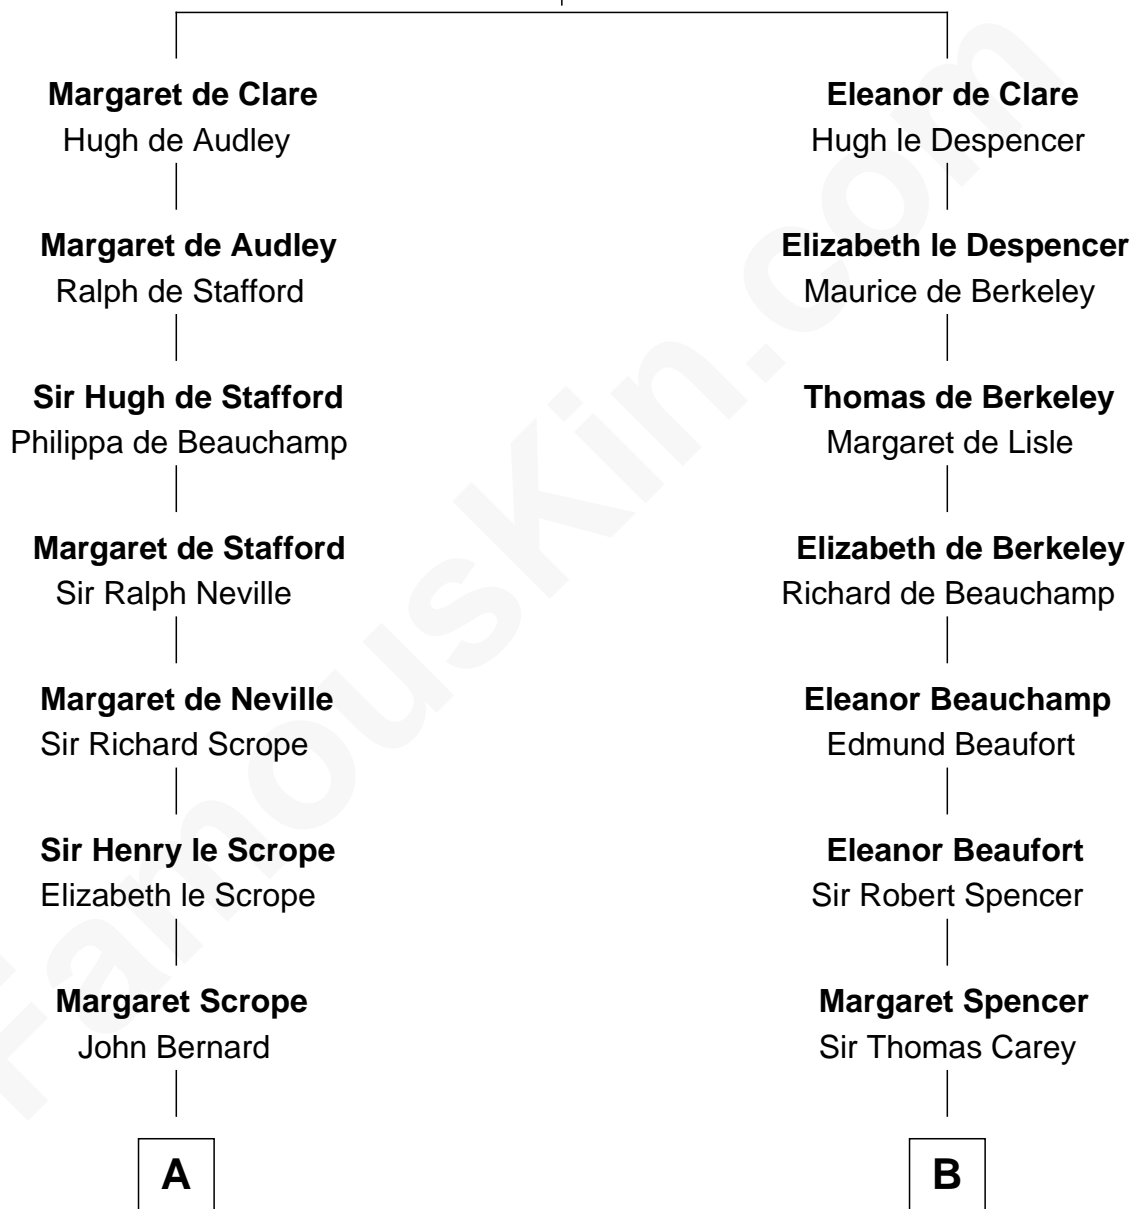

FamousKin.com

Relationship Chart of

Benjamin Harrison V

Signer of the Declaration of Independence

15th cousin 4 times removed of

Edith (Bolling) Wilson

First Lady of President Woodrow Wilson

Sir Gilbert de Clare

Joan of Acre

C

—
Archibald Bolling

Anne E. Wigginton

—
William Holcombe Bolling

Sarah Spiers White

—
Edith (Bolling) Wilson

First Lady of Woodrow Wilson

FamousKin.com