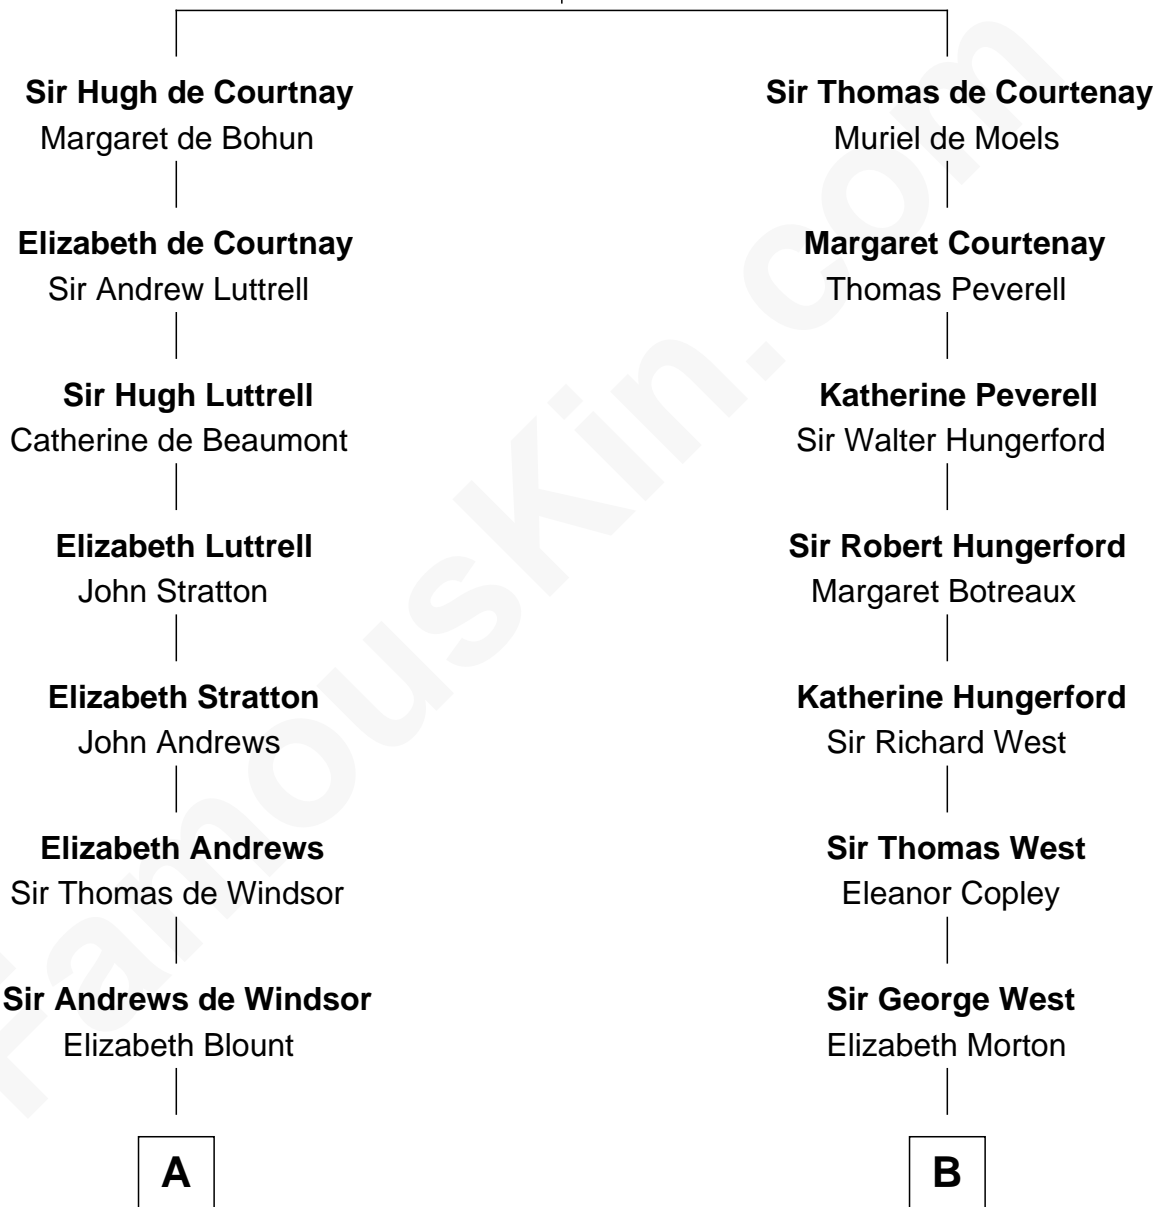

FamousKin.com

Relationship Chart of

Benjamin Harrison V

Signer of the Declaration of Independence

13th cousin 5 times removed of

Edith (Bolling) Wilson

First Lady of President Woodrow Wilson

Sir Hugh de Courtenay

Agnes de St. John

C

William Holcombe Bolling

Sarah Spiers White

Edith (Bolling) Wilson

First Lady of Woodrow Wilson

FamousKin.com