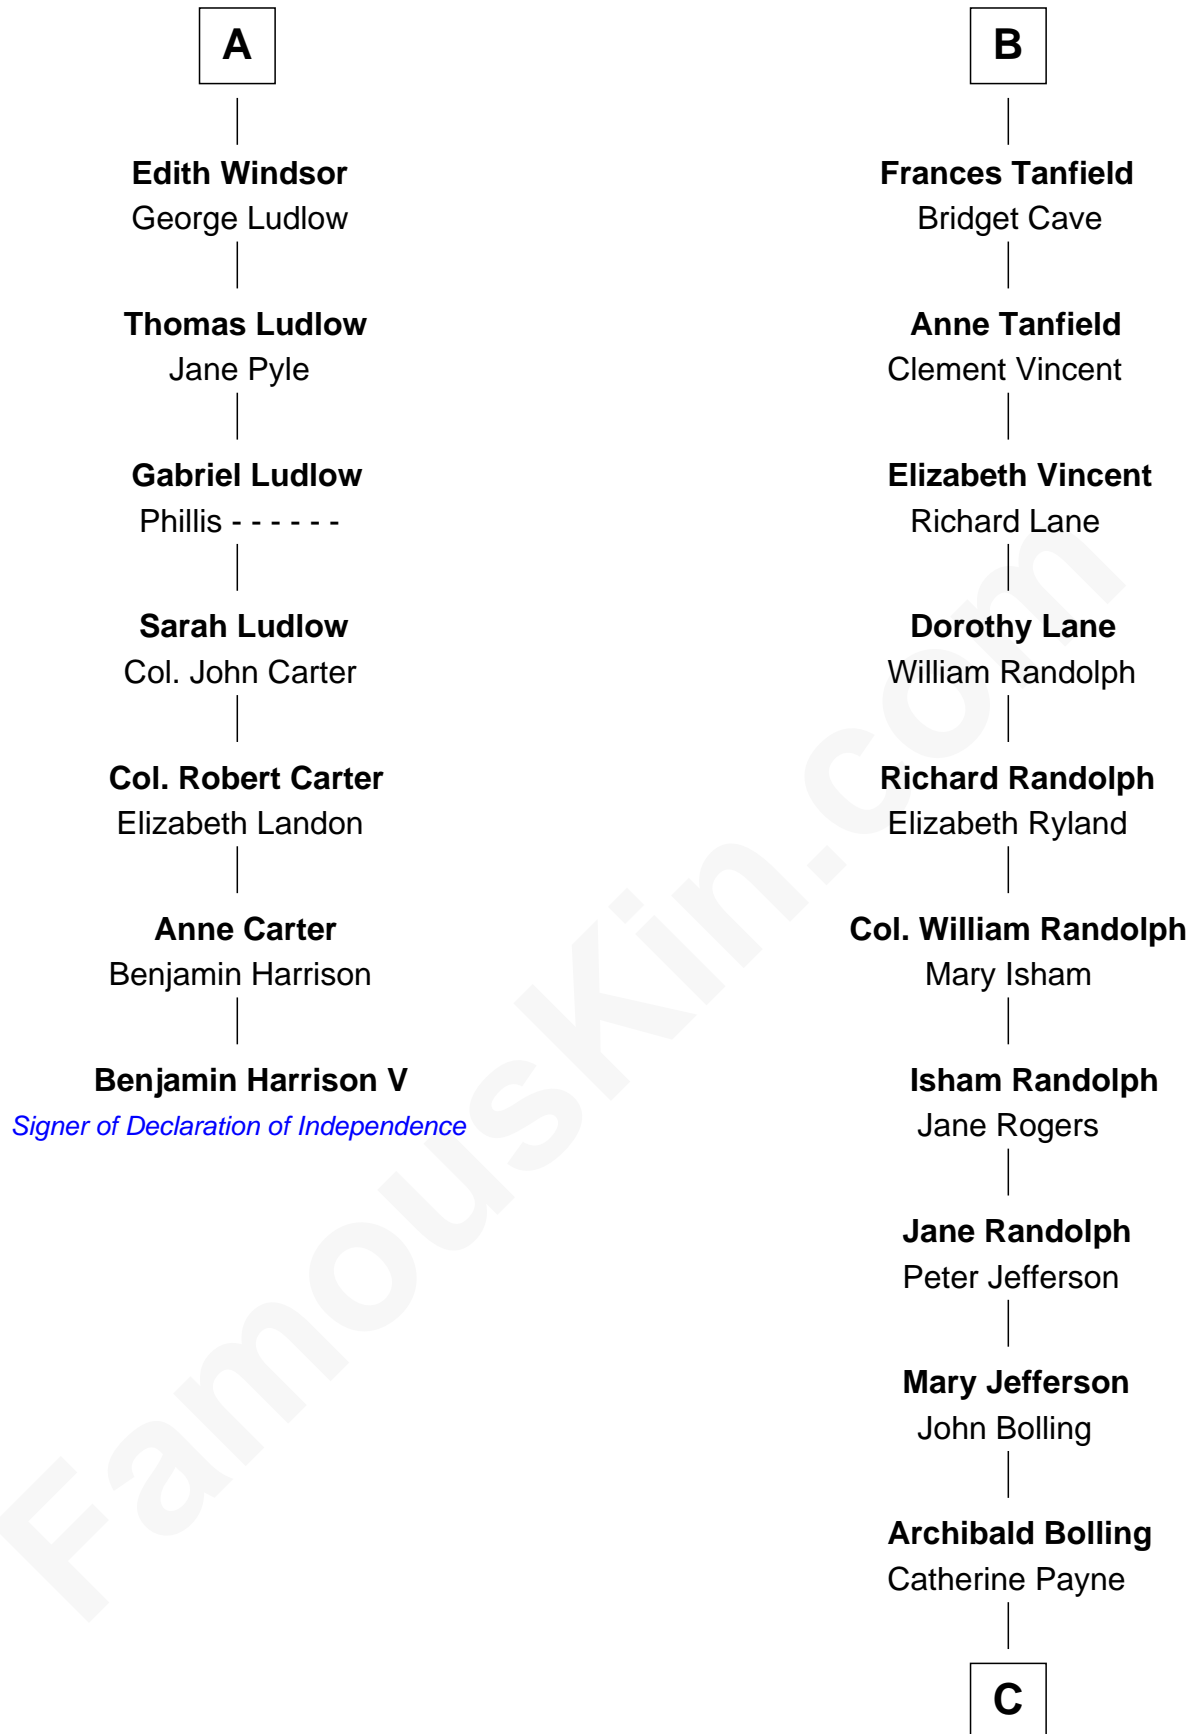

## Relationship Chart of

### Benjamin Harrison V

*Signer of the Declaration of Independence*

13th cousin 6 times removed of

### Edith (Bolling) Wilson

*First Lady of President Woodrow Wilson*

**Humphrey de Bohun**  
Elizabeth Plantagenet

**C**

—  
**Archibald Bolling**  
Anne E. Wigginton

—  
**William Holcombe Bolling**  
Sarah Spiers White