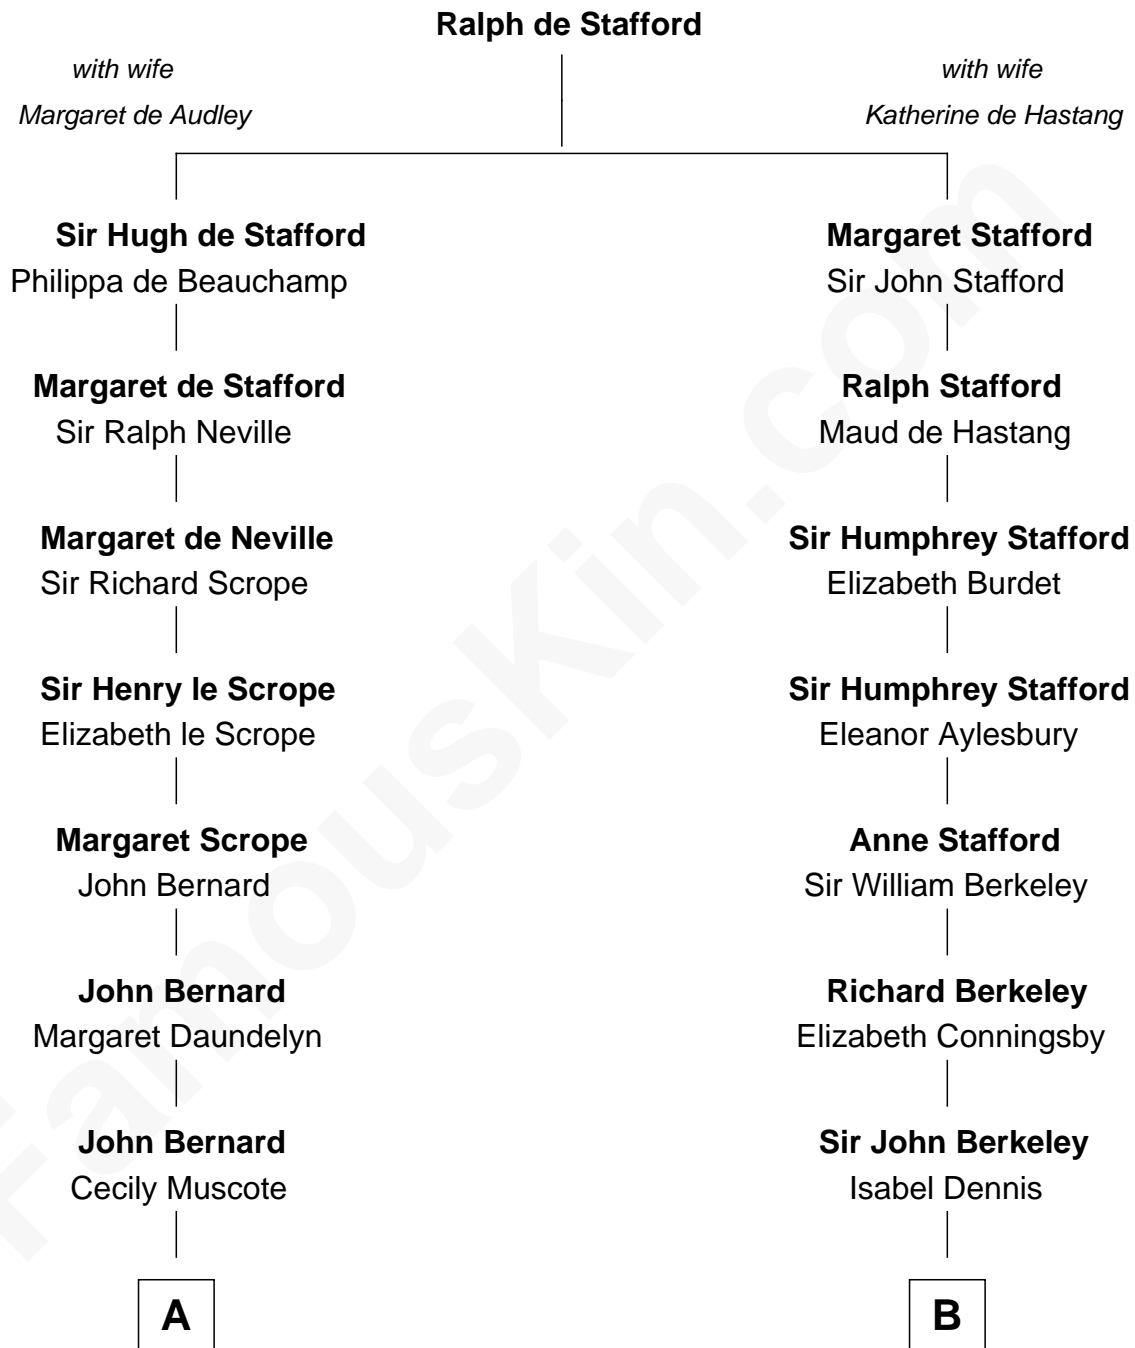

## Relationship Chart of

### Benjamin Harrison V

*Signer of the Declaration of Independence*

**13th cousin 2 times removed of**

**Samuel Prescott**

*Completed Paul Revere's Midnight Ride*

**A**

**Francis Bernard**  
Alice Hazlewood

**Elizabeth Bernard**  
Thomas Harrison

Probable

**Benjamin Harrison**  
Mary - - - - -

**Benjamin Harrison**  
Hannah Churchill

**Benjamin Harrison**  
Elizabeth Burwell

**Benjamin Harrison**  
Anne Carter