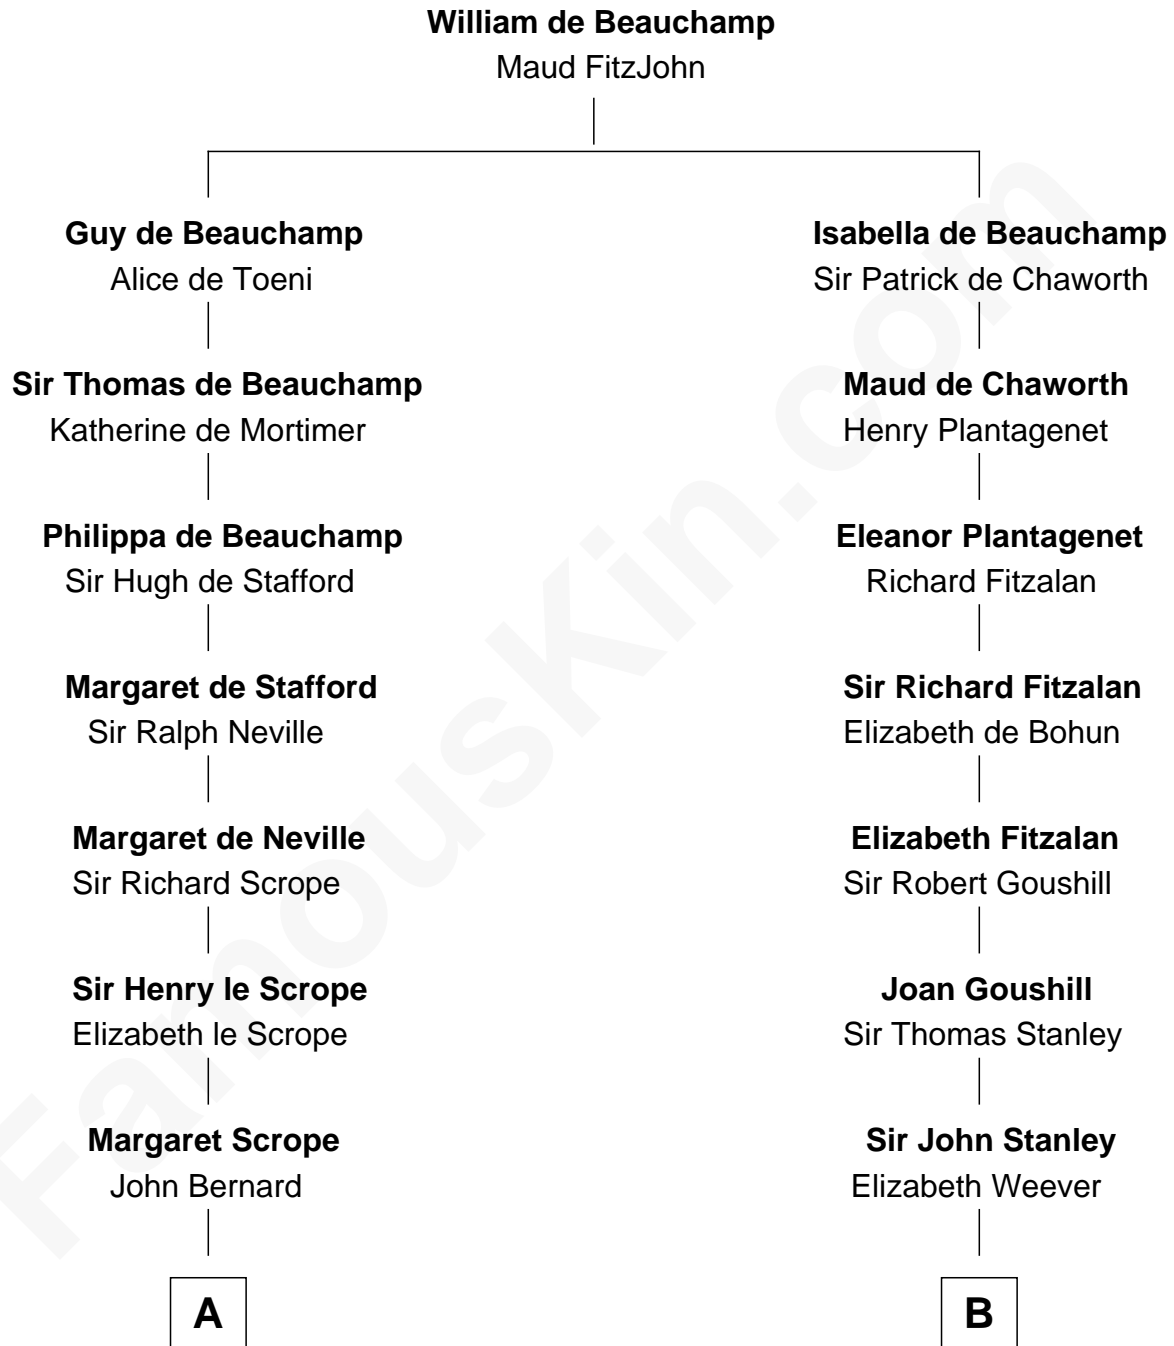

FamousKin.com

Relationship Chart of

Benjamin Harrison V

Signer of the Declaration of Independence

15th cousin 5 times removed of

Juliette Gordon Low

Founder of the Girl Scouts

C

Frances Wolcott
Arthur William Magill

Juliette Augusta Magill
John Harris Kinzie

Eleanor Lytle Kinzie
William Washington Gordon

Juliette Gordon Low
Founder of the Girl Scouts

FamousKin.com