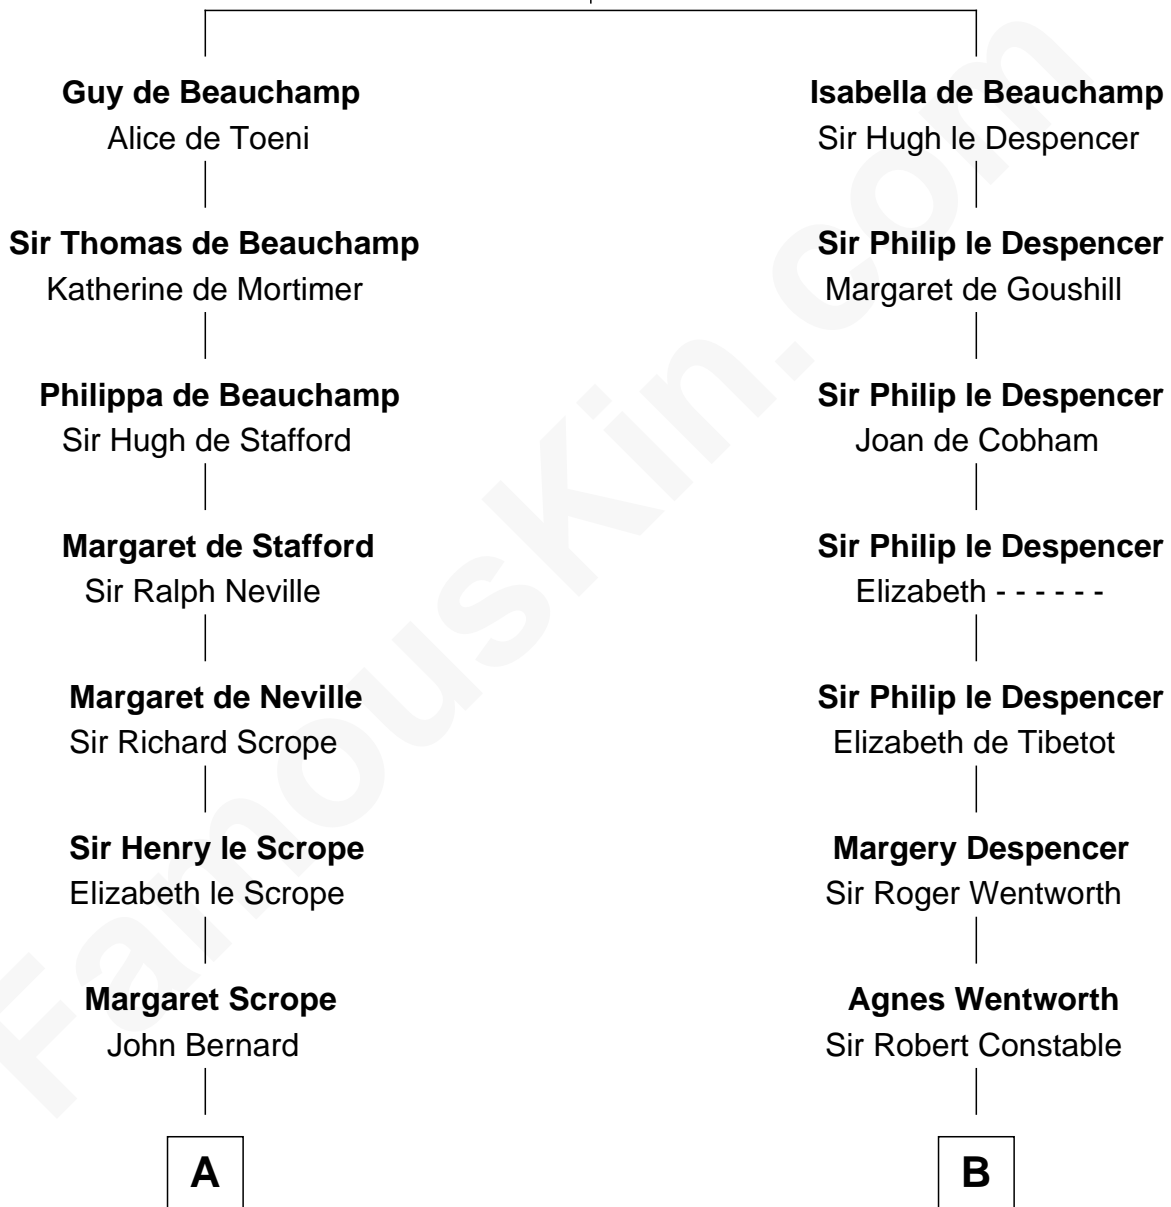

FamousKin.com

Relationship Chart of Benjamin Harrison V

Signer of the Declaration of Independence

15th cousin 6 times removed of

Katharine Hepburn
Movie Actress

William de Beauchamp
Maud FitzJohn

C

Erastus Spalding

Jennet Mack

Martha Ann Spalding

Leman Benton Garlinghouse

Caroline Garlinghouse

Alfred Augustus Houghton

Katharine Martha Houghton

Thomas Norval Hepburn

Katharine Hepburn