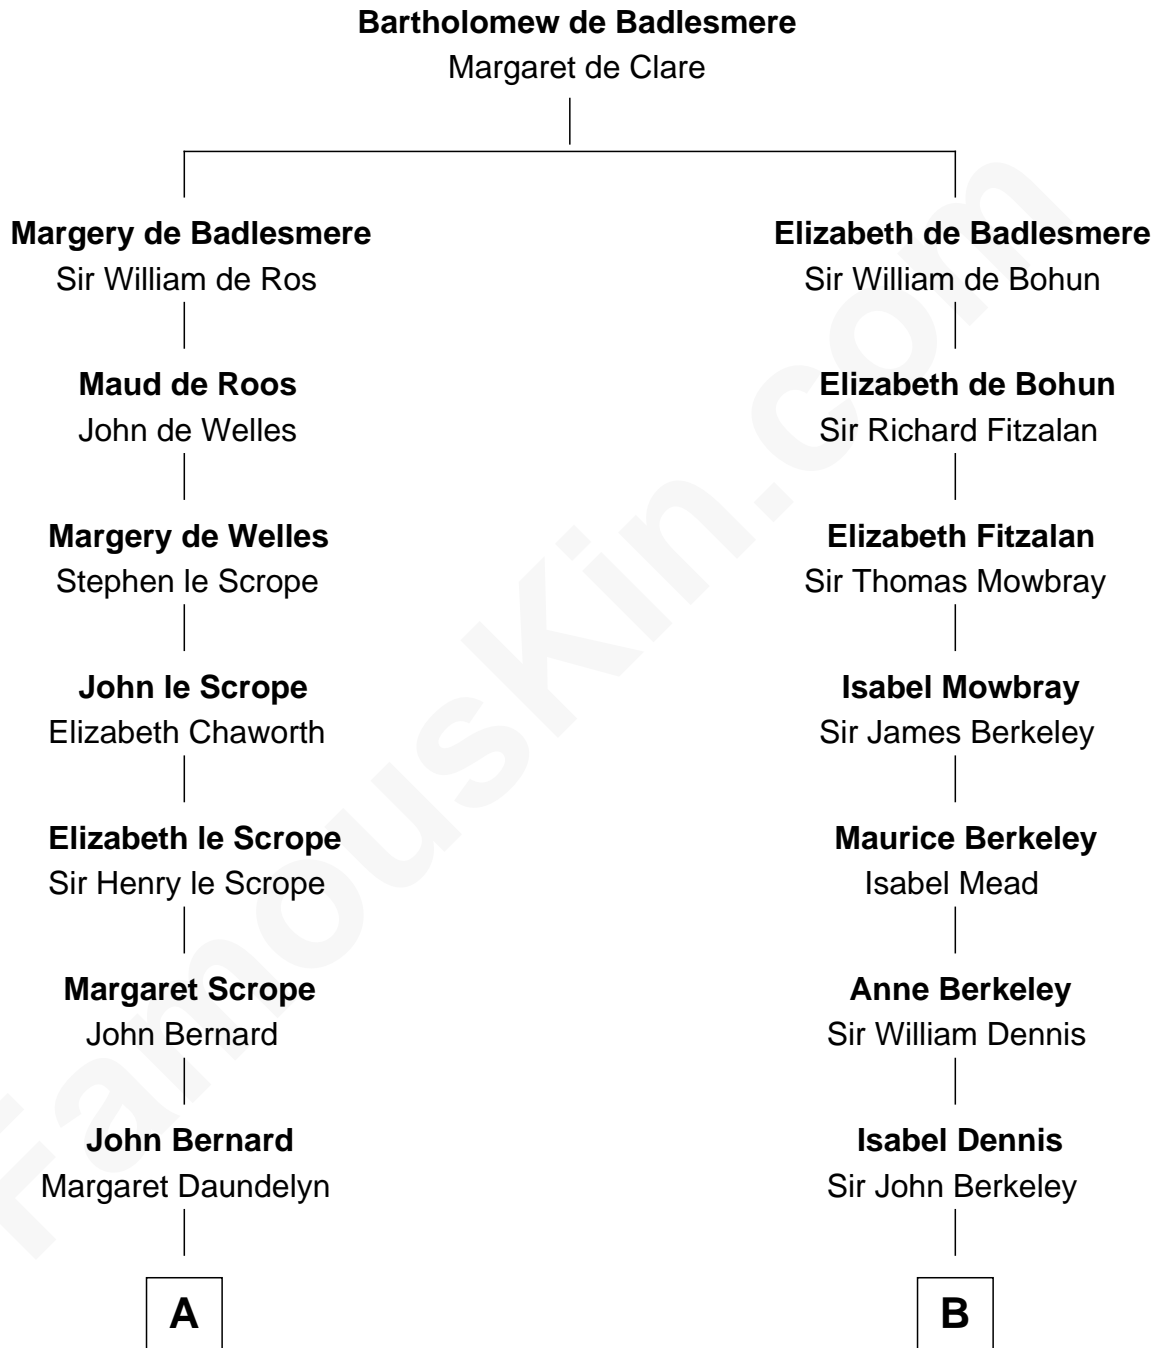

FamousKin.com

Relationship Chart of

Benjamin Harrison V

Signer of the Declaration of Independence

14th cousin 4 times removed of

General Douglas MacArthur

U.S. Army - World War II

C

Gen. Arthur MacArthur
Mary Pinckney Hardy

General Douglas MacArthur
U.S. Army - World War II

FamousKin.com