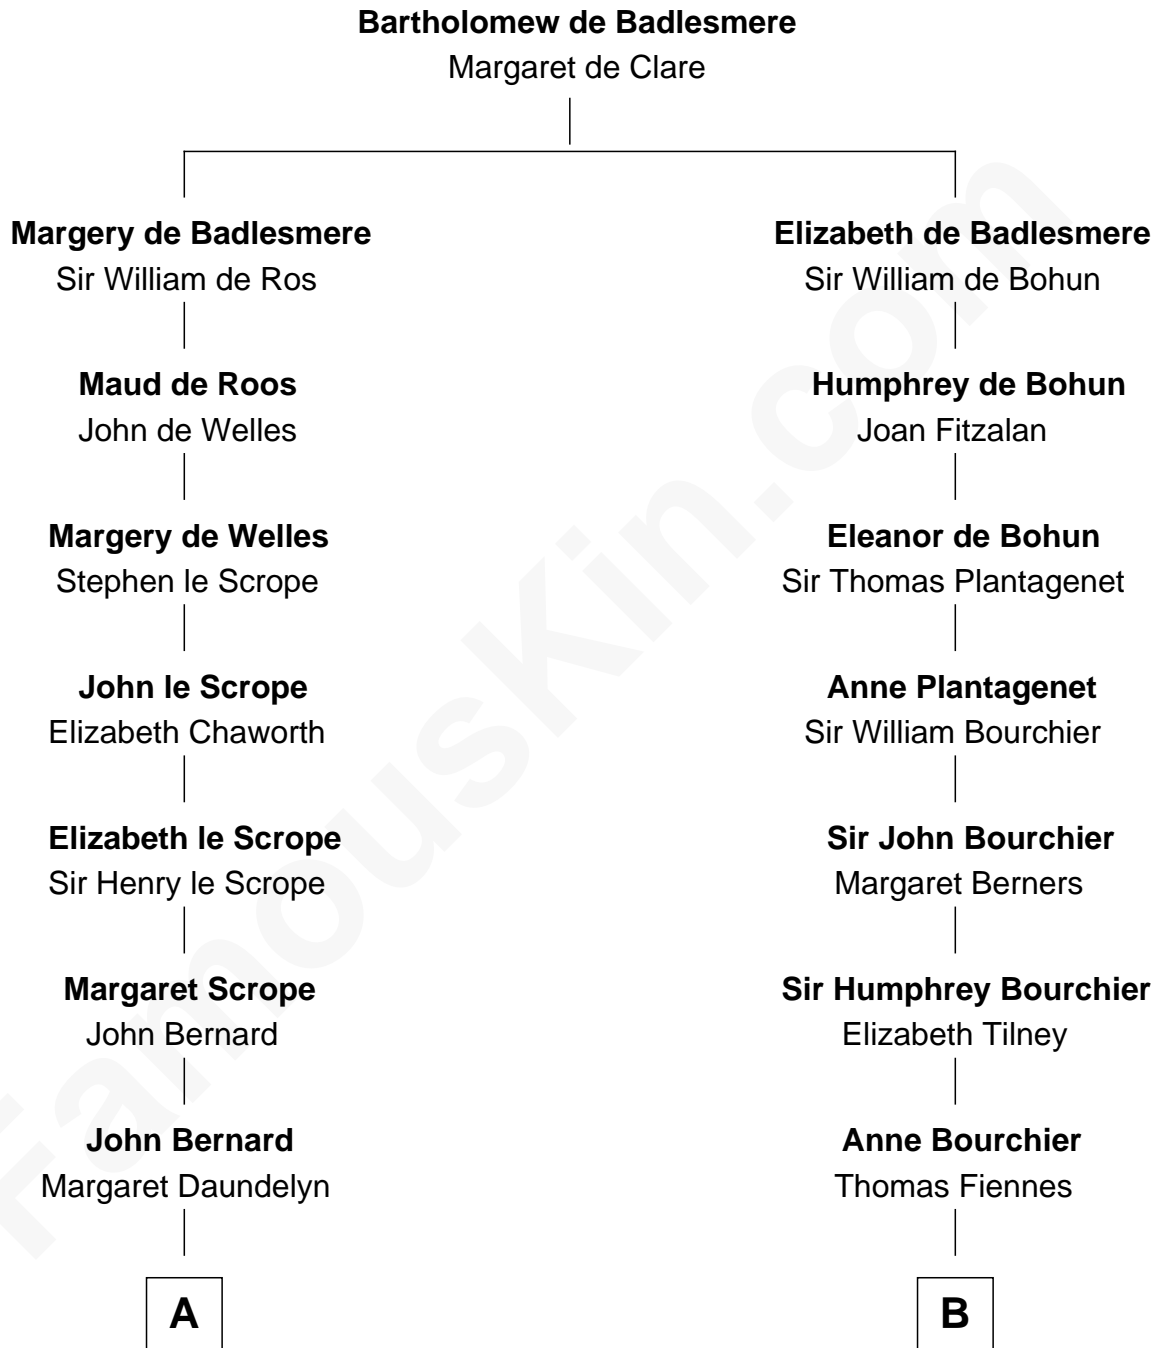

# FamousKin.com

## Relationship Chart of

### Benjamin Harrison V

*Signer of the Declaration of Independence*

14th cousin 6 times removed of

**Frank Lloyd Wright**  
*American Architect*

**C**

—  
**Martha Hubbard**

David Wright  
—

**Rev. David Wright**