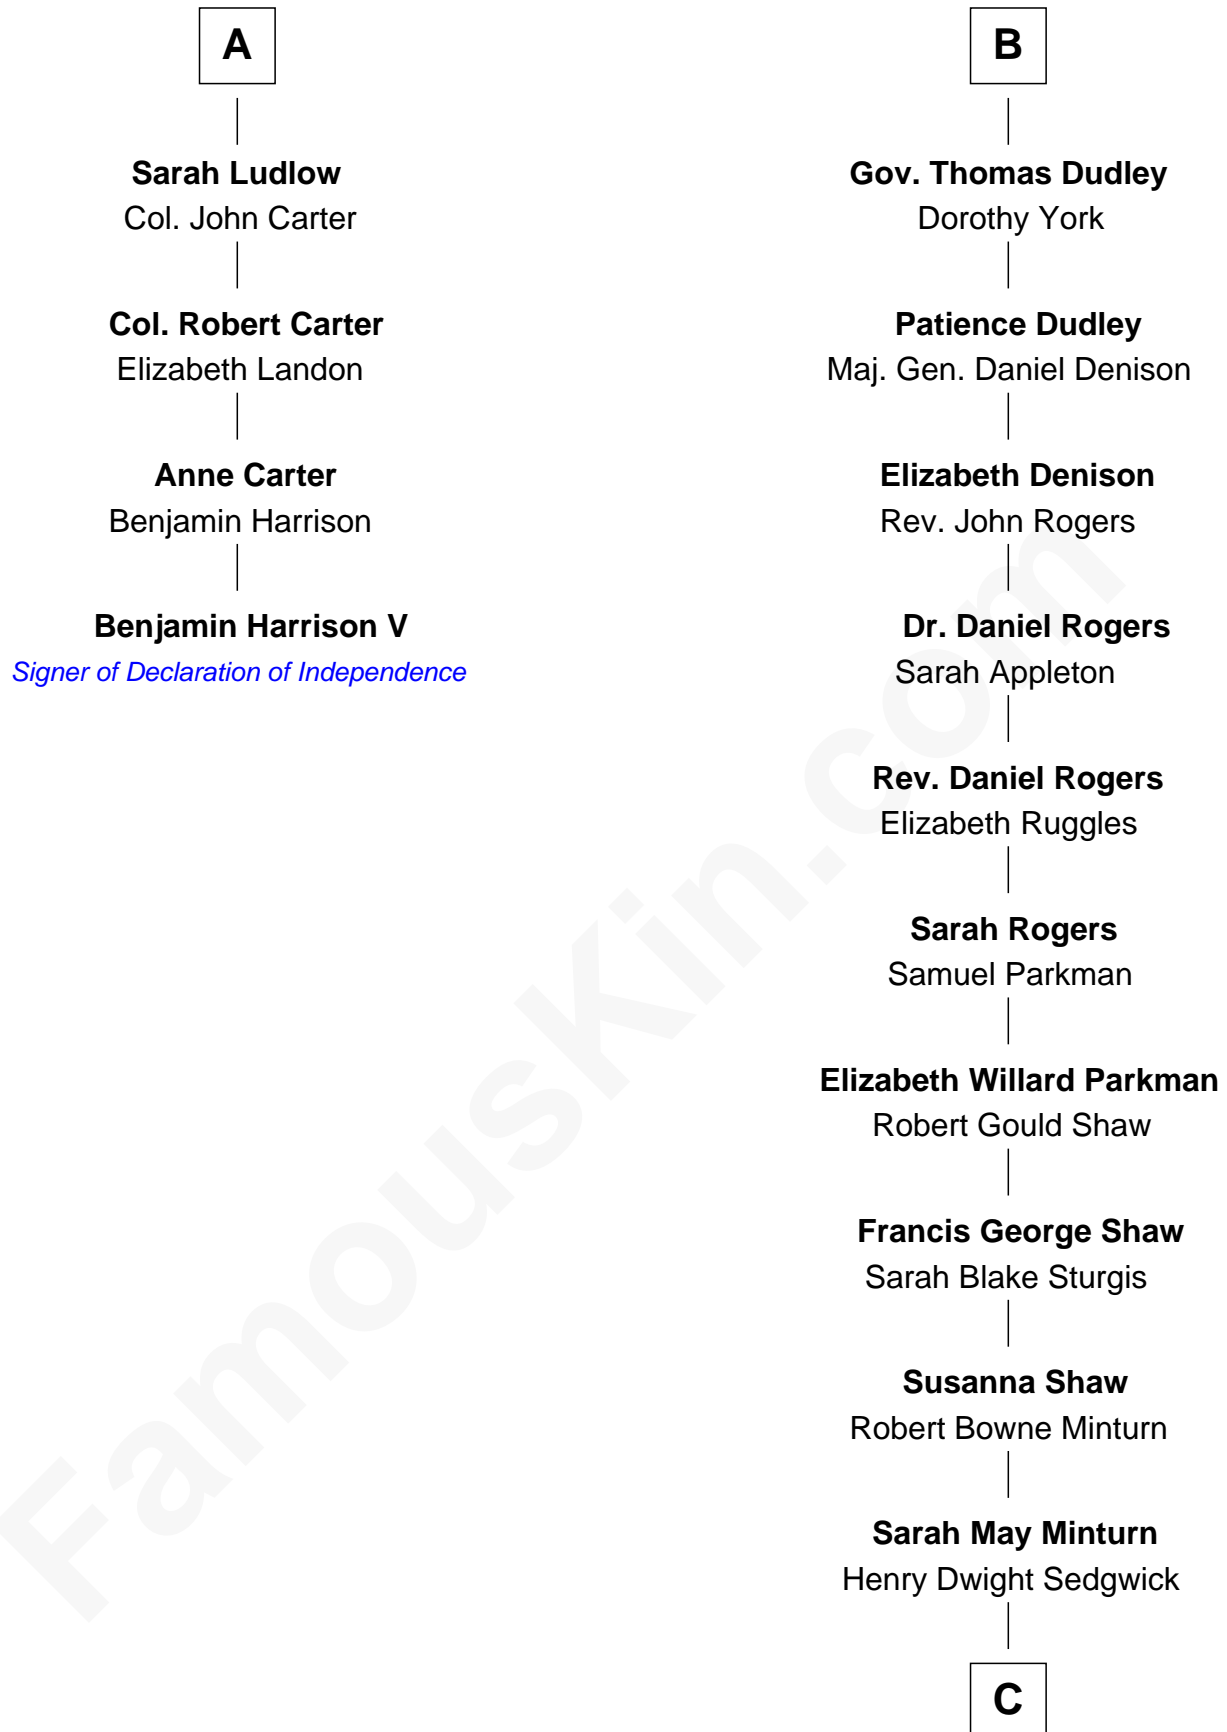

FamousKin.com

Relationship Chart of Benjamin Harrison V

Signer of the Declaration of Independence

10th cousin 9 times removed of

Kyra Sedgwick

TV and Movie Actress

Sir Walter Blount

Sancha de Ayala

Sir Thomas Blount

Margaret de Gresley

Sir Walter Blount

Helena Byron

Sir William Blount

Margaret Echyngham

Elizabeth Blount

Sir Andrews de Windsor

Sir John Sutton

Sir John Sutton

Elizabeth Berkeley

Sir Edmund Sutton

Joyce Tiptoft

Sir Edward Sutton

Cecily Willoughby

Sir John Sutton

Cecily Grey

Sir Henry Dudley

- - - - - Ashton

Probable

Roger Dudley

Susanna Thorne

B

C