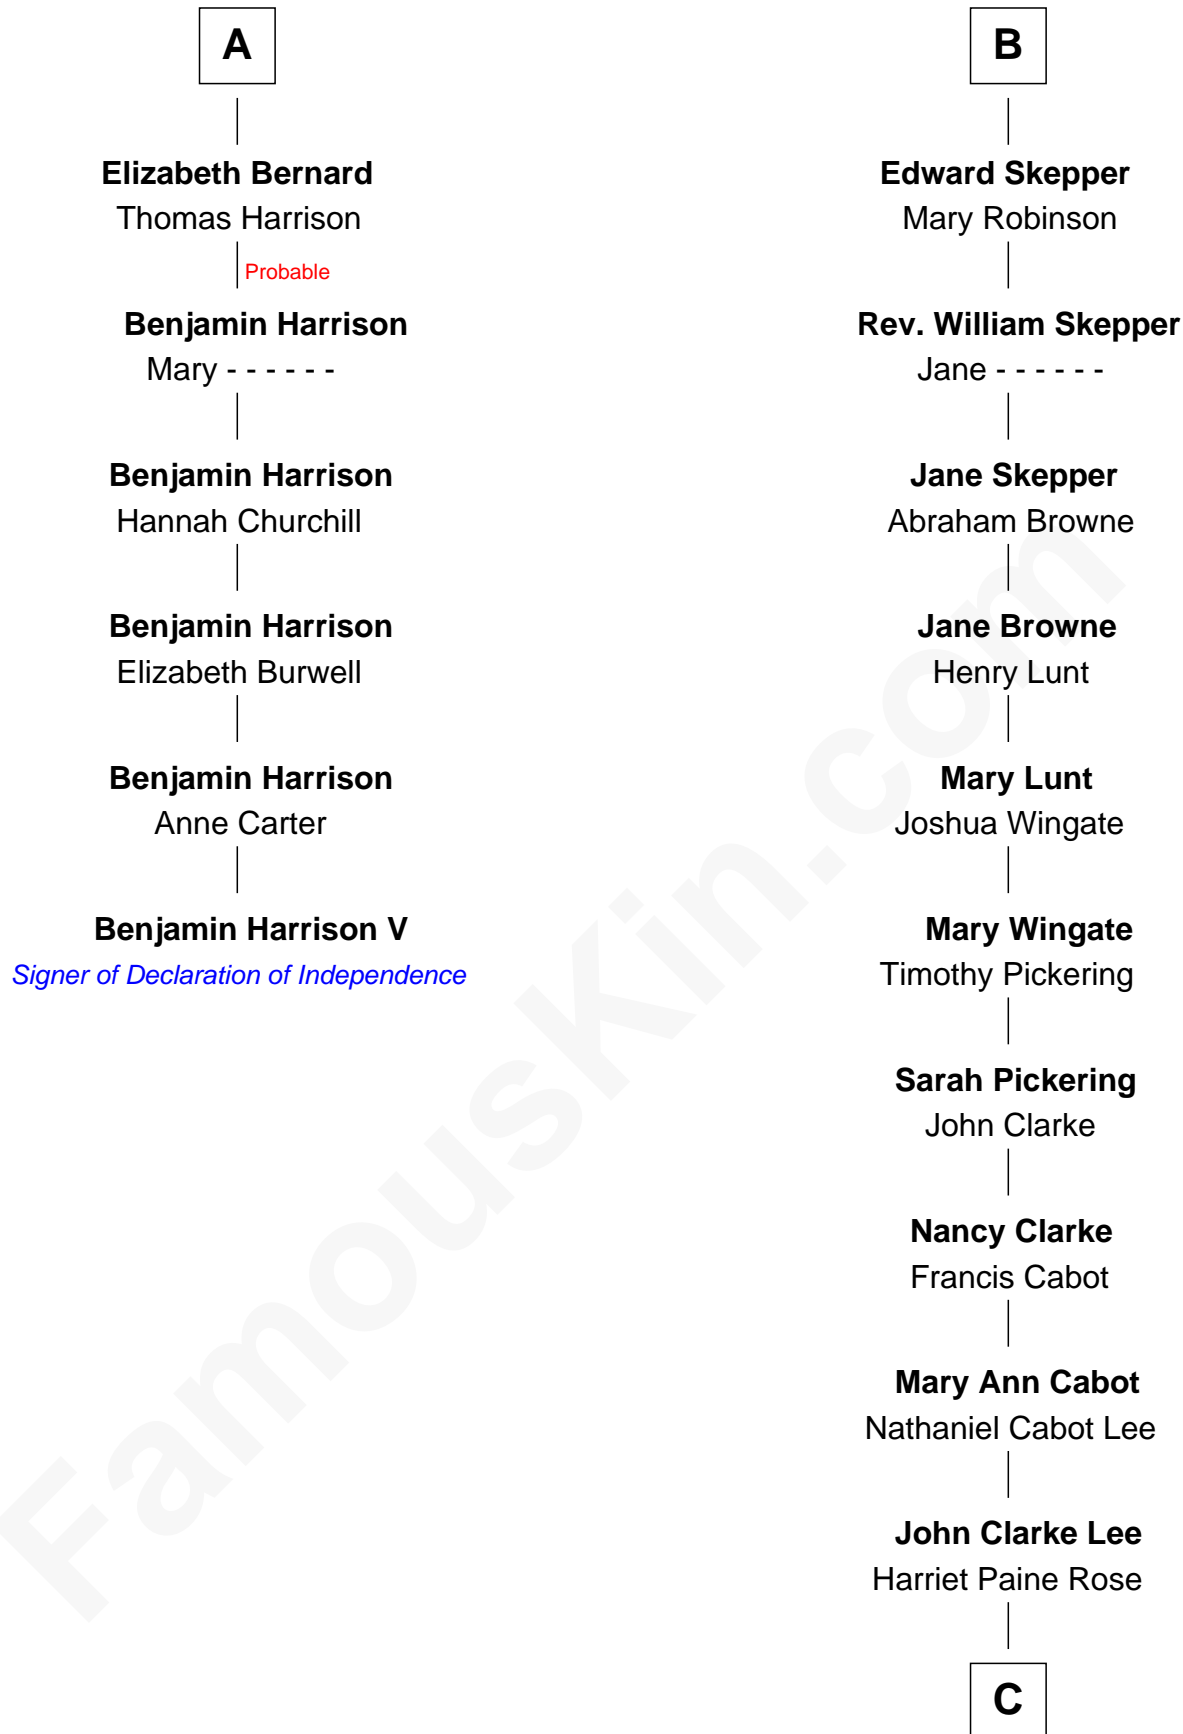

FamousKin.com

Relationship Chart of

Benjamin Harrison V

Signer of the Declaration of Independence

12th cousin 9 times removed of

Kyra Sedgwick

TV and Movie Actress

Sir Hugh de Stafford
Philippa de Beauchamp

Michael de la Pole

Isabel de la Pole

Thomas Morley

Anne Morley

Sir John Hastings

Elizabeth Hastings

Sir Robert Hildyard

Sir Piers Hildyard

Joan de la See

Isabel Hildyard

Ralph Legard

Joan Ledgard

Richard Skepper

B

C

Marianne Cabot Lee
Samuel Endicott Peabody