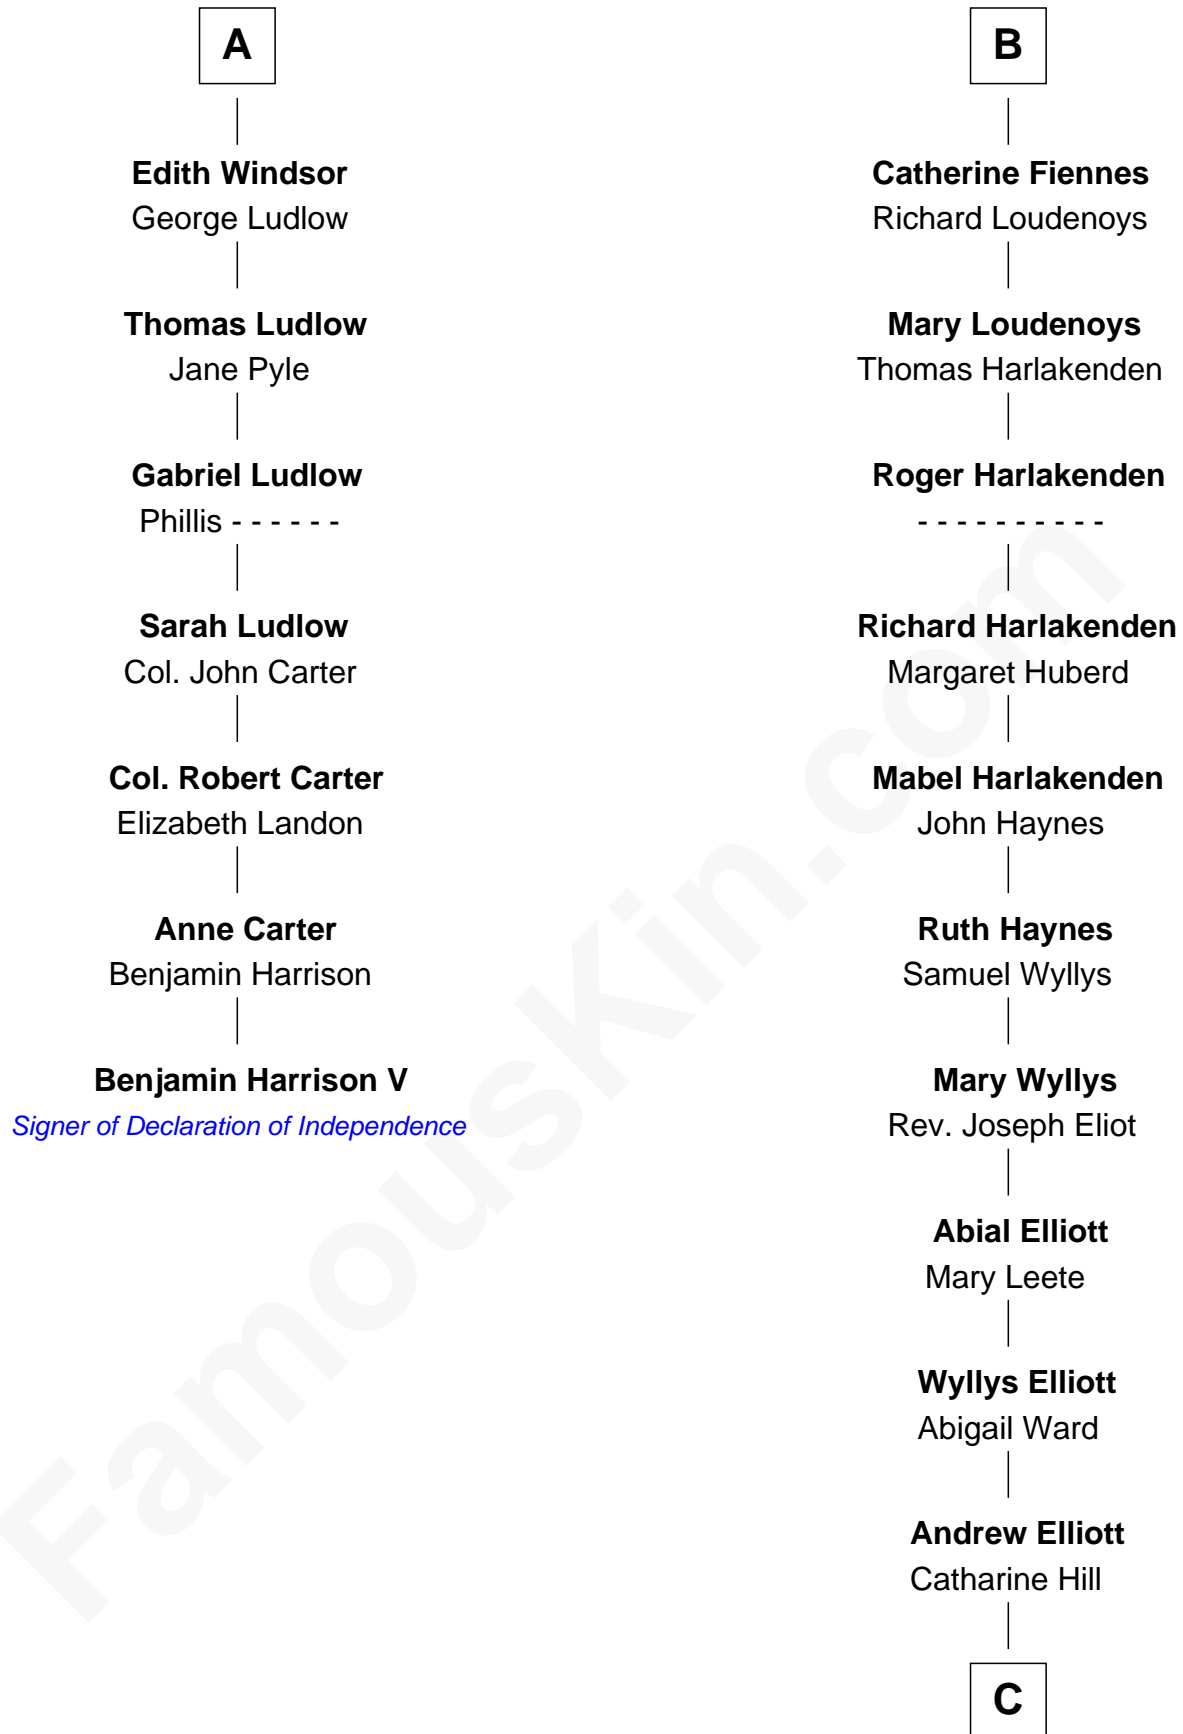

FamousKin.com

Relationship Chart of

Benjamin Harrison V

Signer of the Declaration of Independence

13th cousin 8 times removed of

Ali Wentworth

TV Actress and Comedienne

Humphrey de Bohun
Elizabeth Plantagenet

C

Charles Wyllys Elliott

Mary Green White

Howard Elliott

Janet January

Janet January Elliott

Richard Bryant Hobart

Mable Bryant Hobart