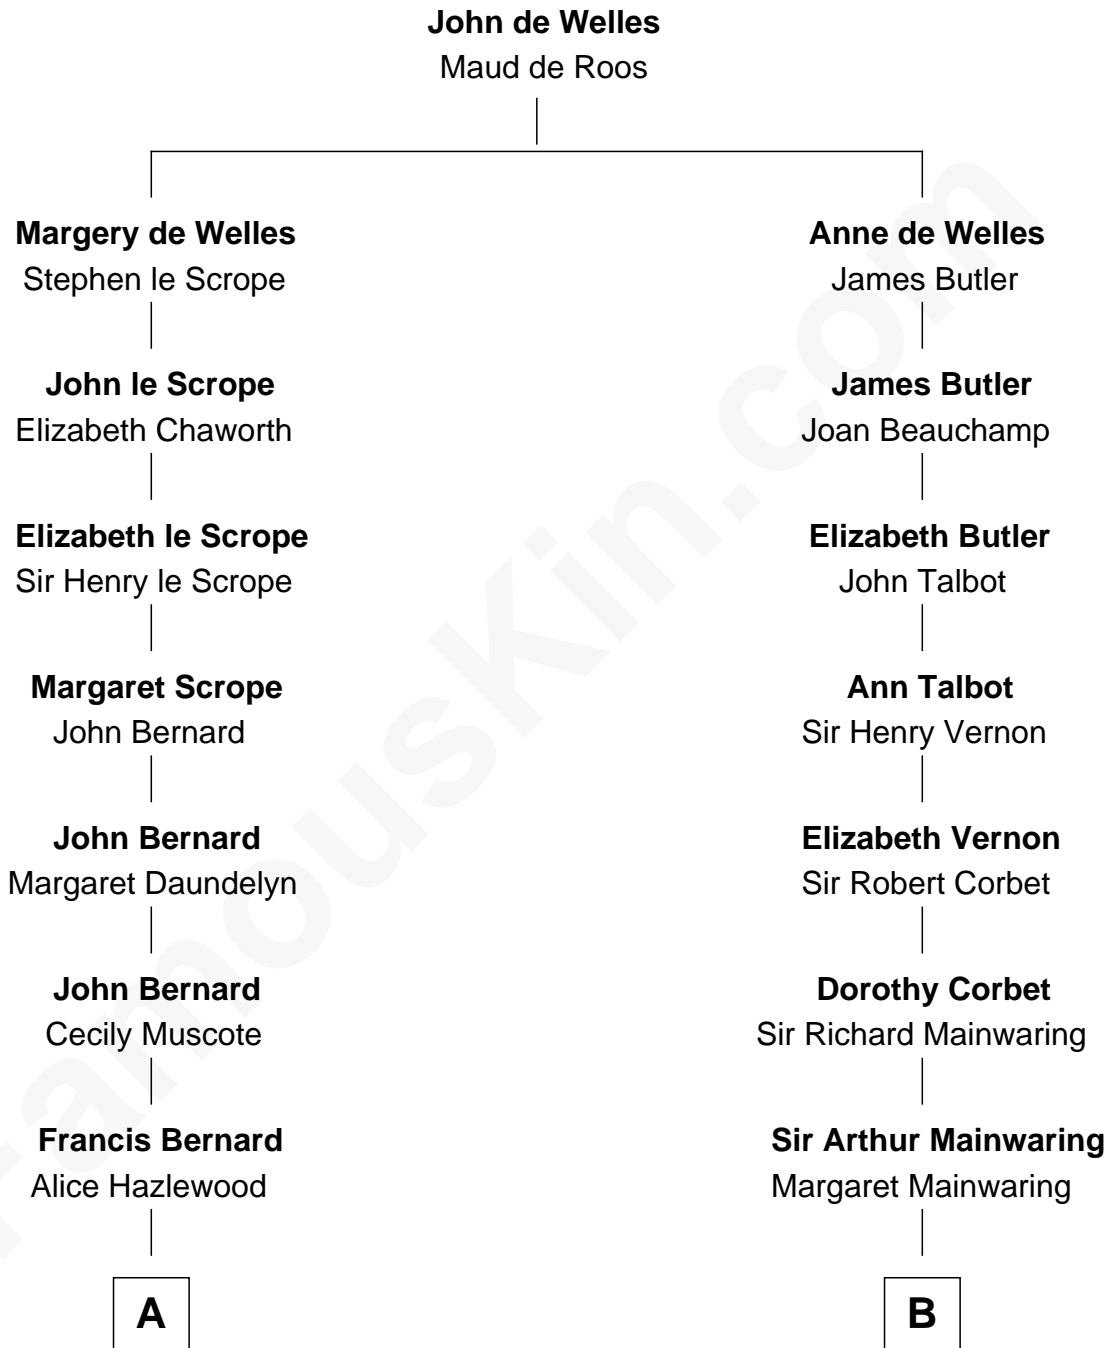

FamousKin.com

Relationship Chart of Benjamin Harrison V

Signer of the Declaration of Independence

12th cousin 8 times removed of

Amber Stevens West

TV and Movie Actress

C

Frances Jemima Cook

Albert Baas

LaVerne M. Baas

Keith Karl Ingstad

Terry Keith Ingstad

Beverly Jean Cunningham

Amber Stevens West

TV and Movie Actress