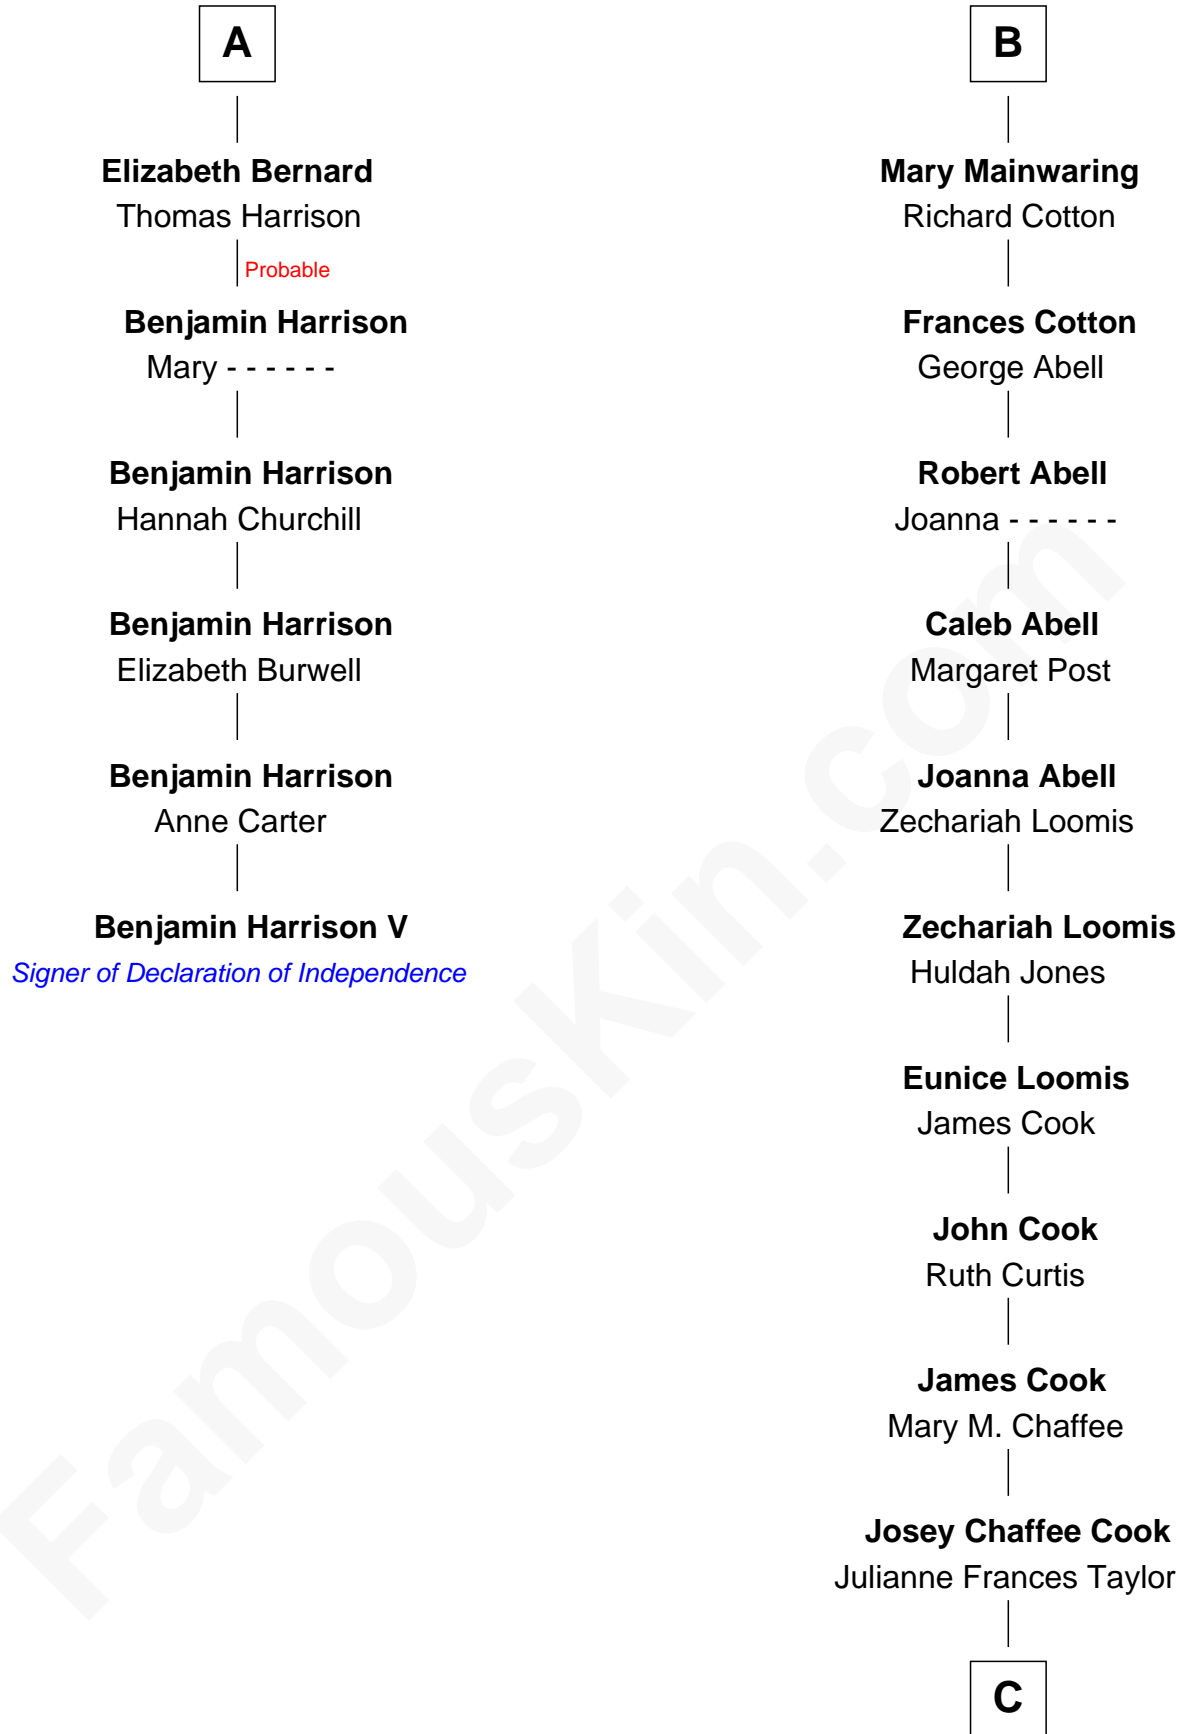

FamousKin.com

Relationship Chart of Benjamin Harrison V

Signer of the Declaration of Independence

12th cousin 7 times removed of

Shadoe Stevens

Radio Disc Jockey

John de Welles

Maud de Roos

Sir Robert Corbet

Dorothy Corbet

Sir Richard Mainwaring

Sir Arthur Mainwaring

Margaret Mainwaring

B

C

Frances Jemima Cook