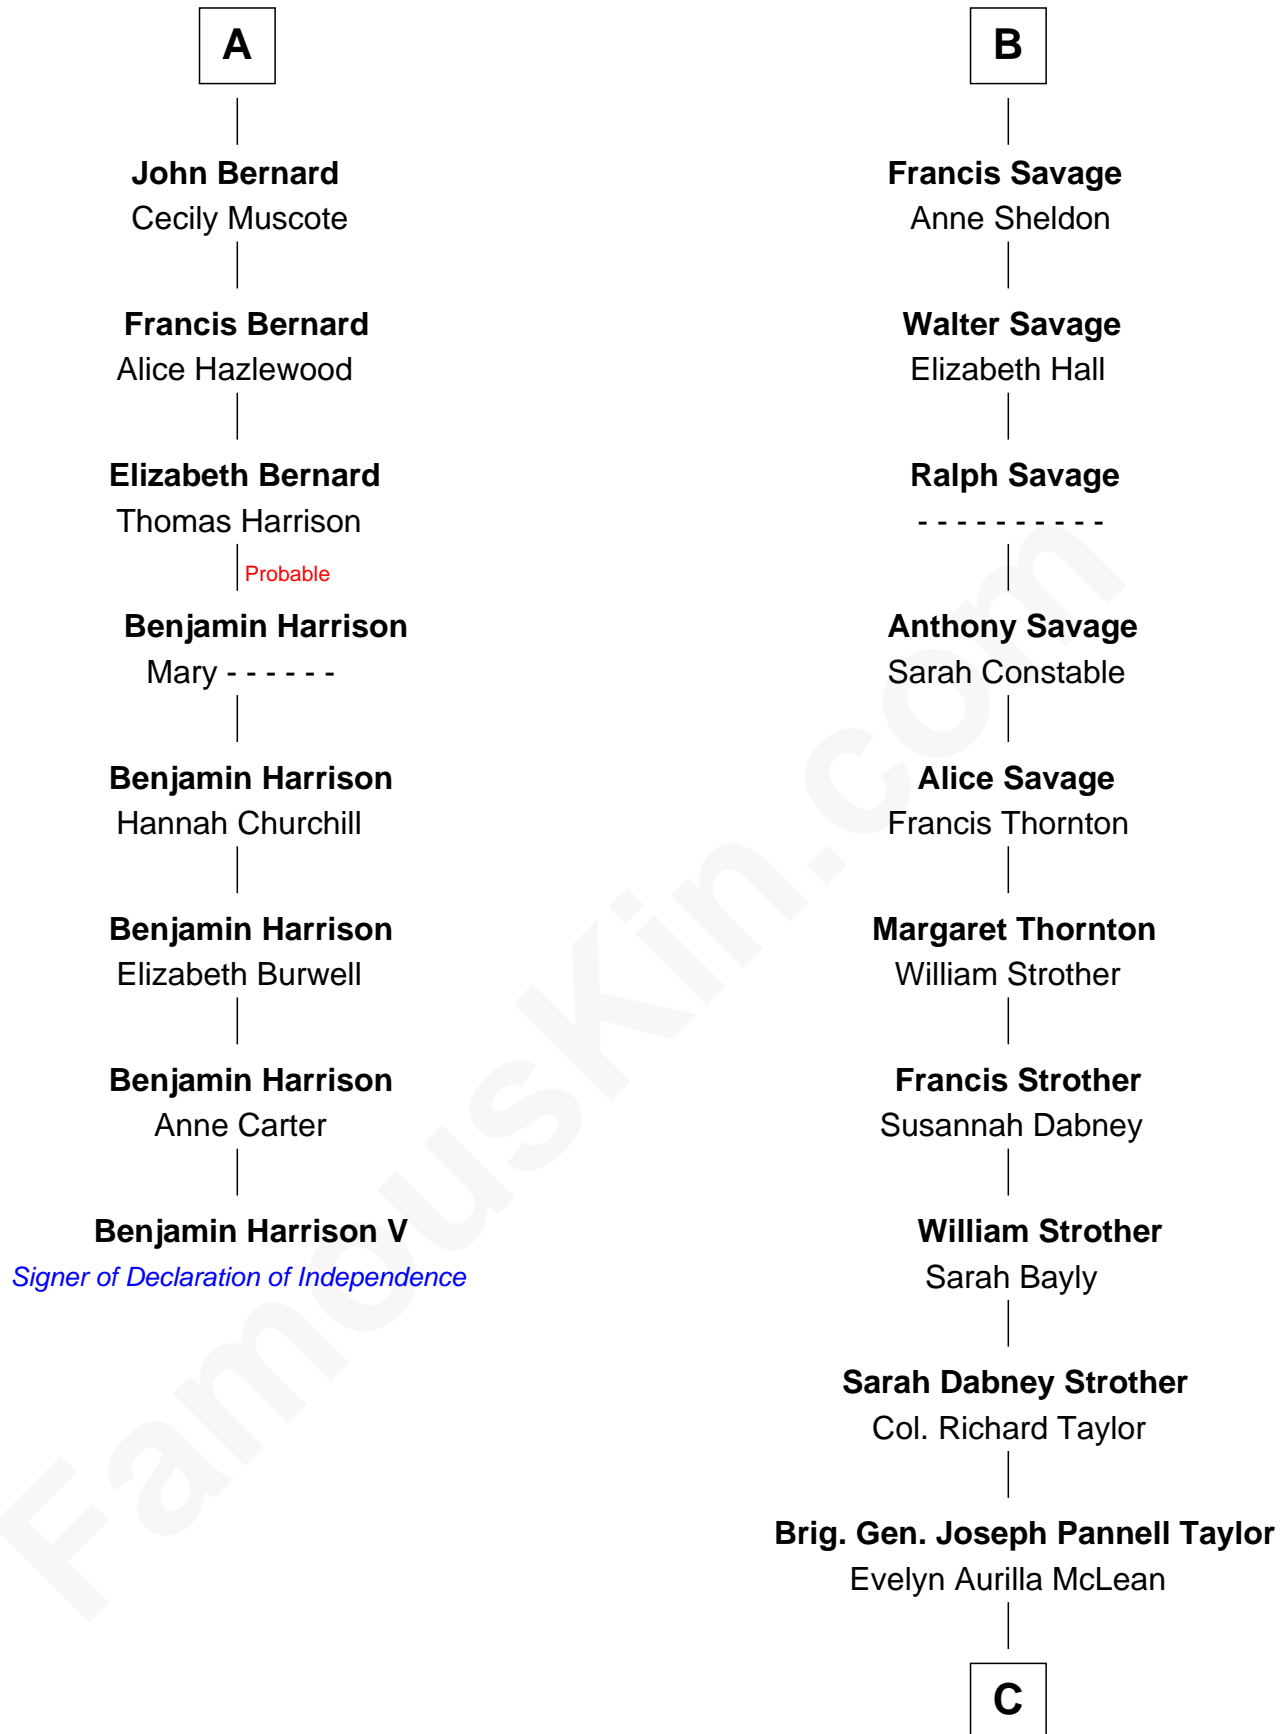

### Benjamin Harrison V

*Signer of the Declaration of Independence*

14th cousin 7 times removed of

**Parker Stevenson**

*TV and Movie Actor*

**Bartholomew de Badlesmere**

Margaret de Clare

**Margery de Badlesmere**

Sir Henry le Scrope

**Margaret Scrope**

John Bernard

**John Bernard**

Margaret Daundelyn

**A**

**Elizabeth de Badlesmere**

Sir William de Bohun

**Elizabeth de Bohun**

Sir Richard Fitzalan

**Elizabeth Fitzalan**

Sir Robert Goushill

**Joan Goushill**

Sir Thomas Stanley

**Katherine Stanley**

Sir John Savage

**Sir Christopher Savage**

Anne Stanley

**Sir Christopher Savage**

Anne Lygon

**B**

**C**

**Col. Joseph Hancock Taylor**

Mary Montgomery Meigs