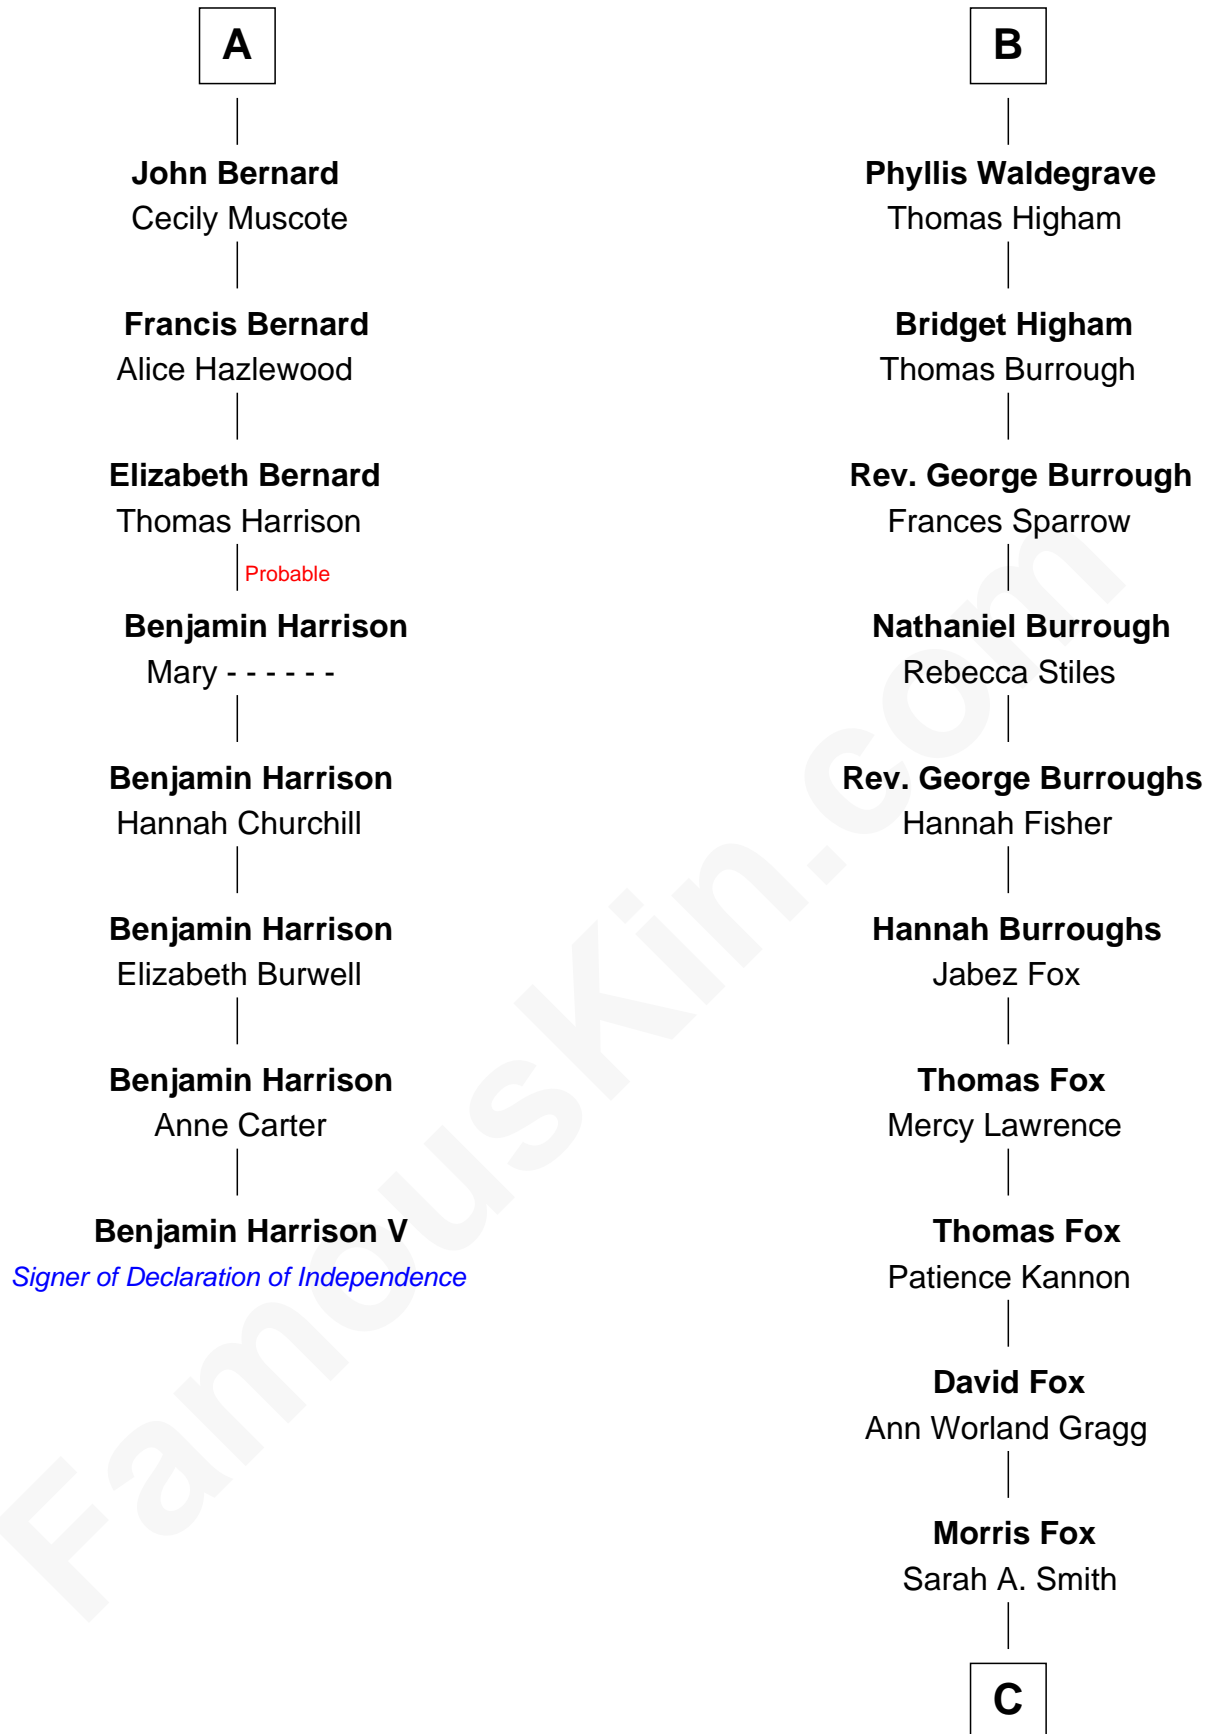

FamousKin.com

Relationship Chart of

Benjamin Harrison V

Signer of the Declaration of Independence

14th cousin 6 times removed of

Bob Moore

Co-Founder, Bob's Red Mill

Bartholomew de Badlesmere

Margaret de Clare

Margery de Badlesmere

Sir William de Ros

Maud de Roos

John de Welles

Margery de Welles

Stephen le Scrope

John le Scrope

Margaret de Badlesmere

Sir John de Tibetot

Sir Robert de Tibetot

Margaret Deincourt

Elizabeth de Tibetot

Sir Philip le Despencer

Margery Despencer

Sir Roger Wentworth

Henry Wentworth

Elizabeth Howard

Margery Wentworth

Sir William Waldegrave

George Waldegrave

Anne Drury

B

C