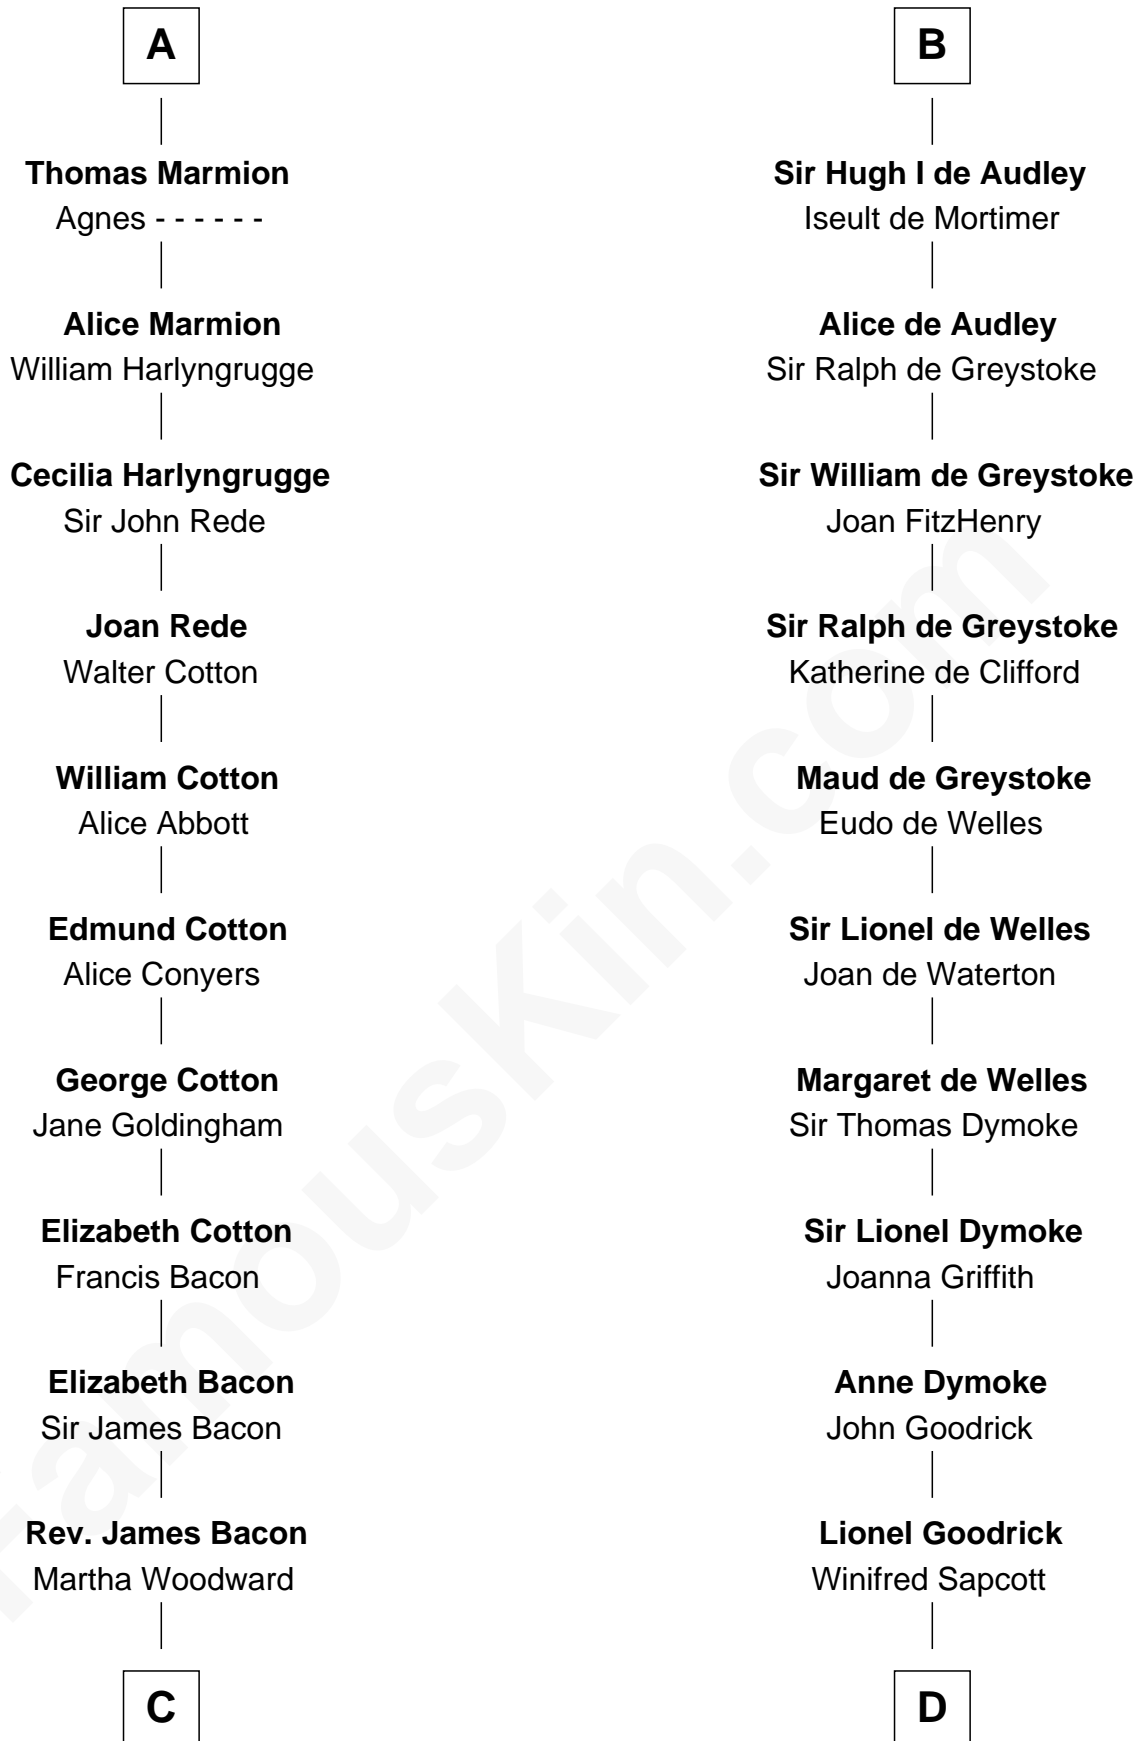

FamousKin.com

Relationship Chart of Benjamin Harrison V

Signer of the Declaration of Independence

19th cousin 2 times removed of

Joseph Bolles

(c1608 - 1678) Great Migration Immigrant 1639

Albert III, Count of Namur

William Marmion

Geoffrey Marmion

Rosamond -----

William Marmion

Matilda -----

John Marmion

Margery de Nottingham

A

C

Martha Bacon

Anthony Smith

Abigail Smith

Lewis Burwell

Elizabeth Burwell

Benjamin Harrison

Benjamin Harrison