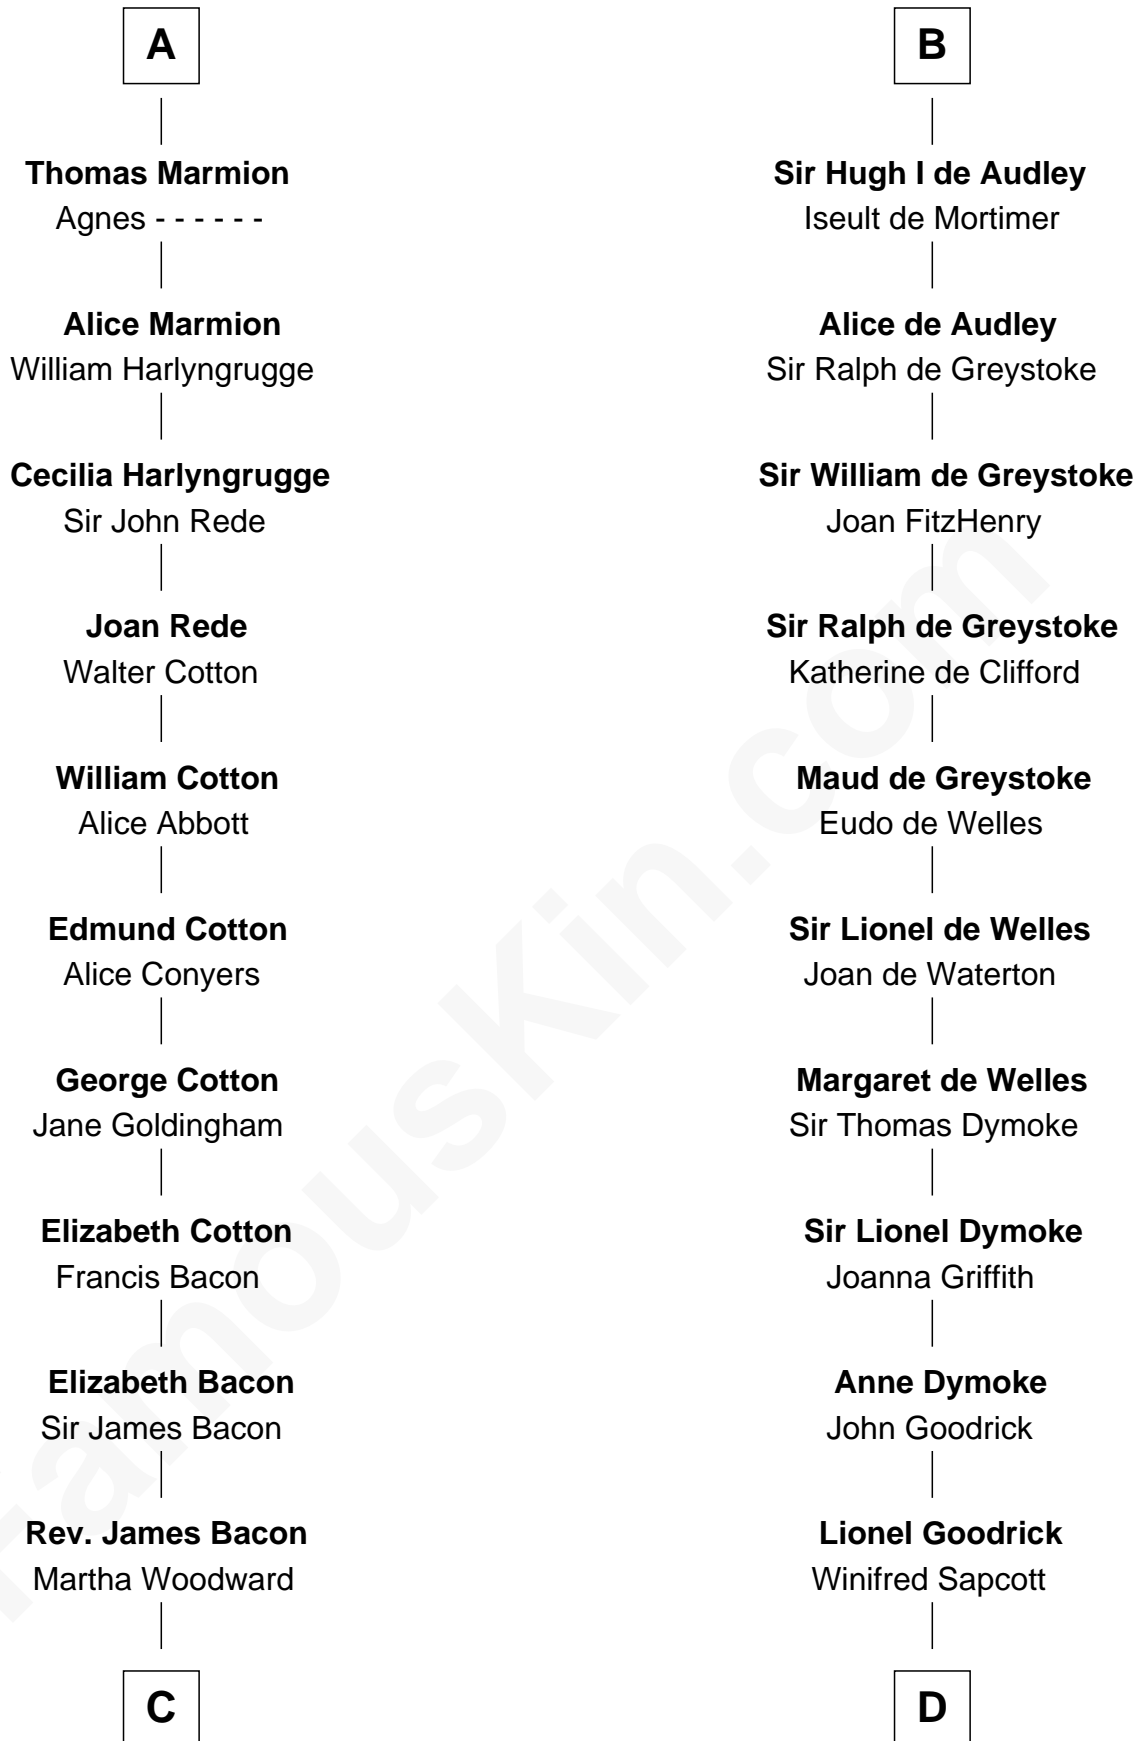

FamousKin.com

Relationship Chart of Benjamin Harrison V

Signer of the Declaration of Independence

19th cousin 2 times removed of

Joseph Bolles

(c1608 - 1678) Great Migration Immigrant 1639

Roger, Count of Chateau-Porcien

C

Martha Bacon
Anthony Smith

Abigail Smith
Lewis Burwell

Elizabeth Burwell
Benjamin Harrison

Benjamin Harrison
Anne Carter

Benjamin Harrison V
Signer of Declaration of Independence

D

Anne Goodrick
Benjamin Bolles

Thomas Bolles
Elizabeth Perkins

Joseph Bolles
Great Migration Immigrant 1639

FamousKin.com