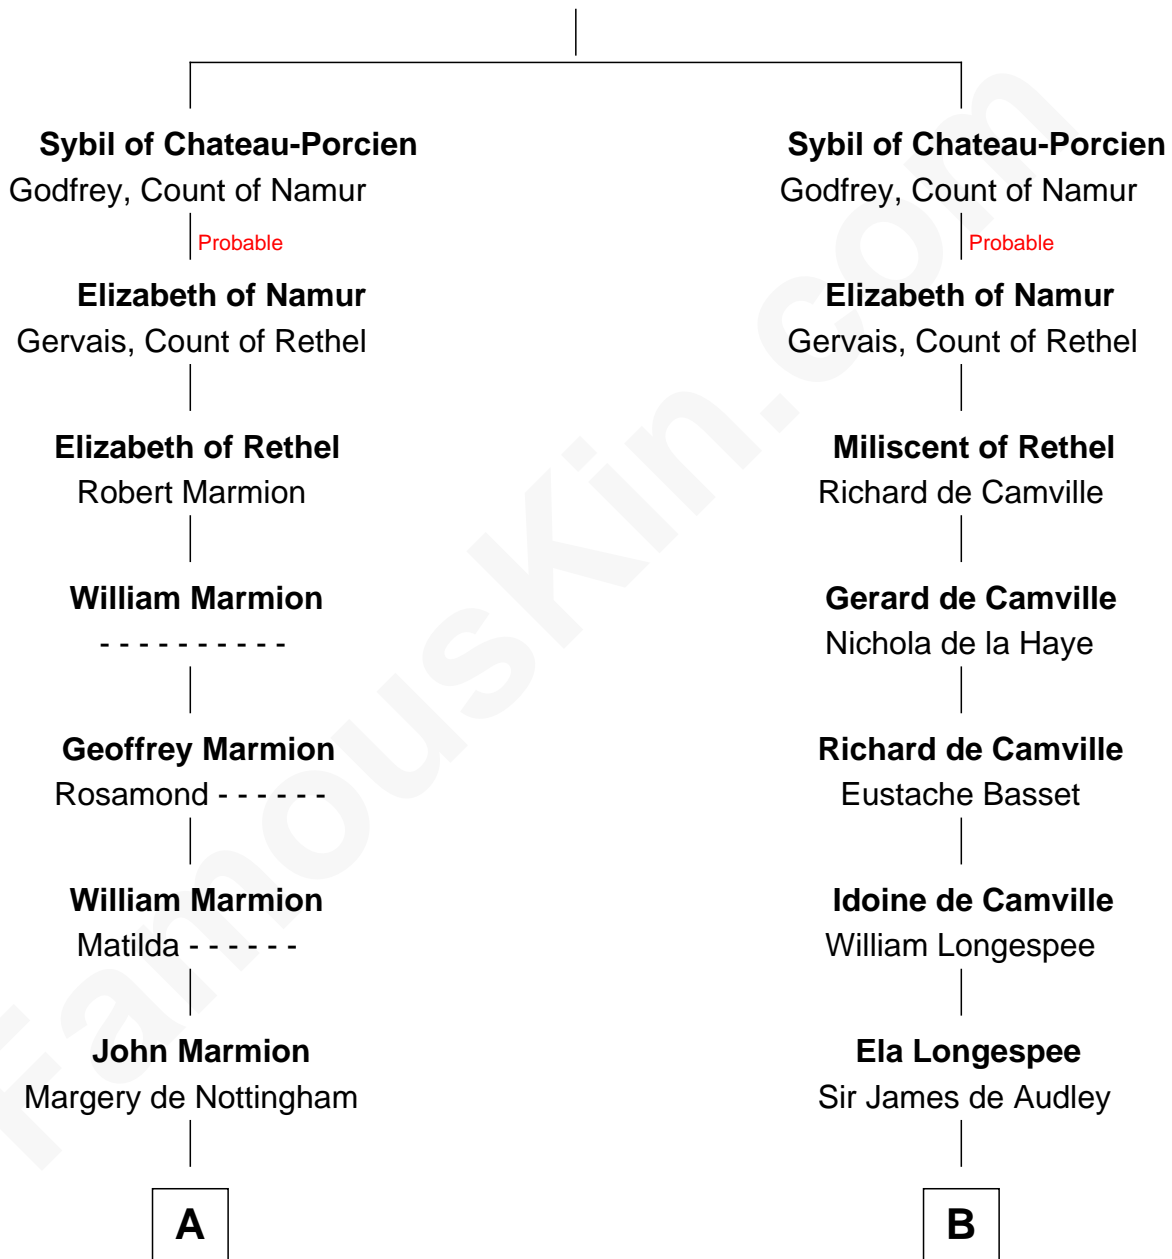

FamousKin.com

Relationship Chart of Benjamin Harrison V

Signer of the Declaration of Independence

19th cousin 2 times removed of

Joseph Bolles

(c1608 - 1678) Great Migration Immigrant 1639

Roger, Count of Chateau-Porcien

C

Martha Bacon
Anthony Smith

Abigail Smith
Lewis Burwell

Elizabeth Burwell
Benjamin Harrison

Benjamin Harrison
Anne Carter

Benjamin Harrison V
Signer of Declaration of Independence

D

Anne Goodrick
Benjamin Bolles

Thomas Bolles
Elizabeth Perkins

Joseph Bolles
Great Migration Immigrant 1639

FamousKin.com