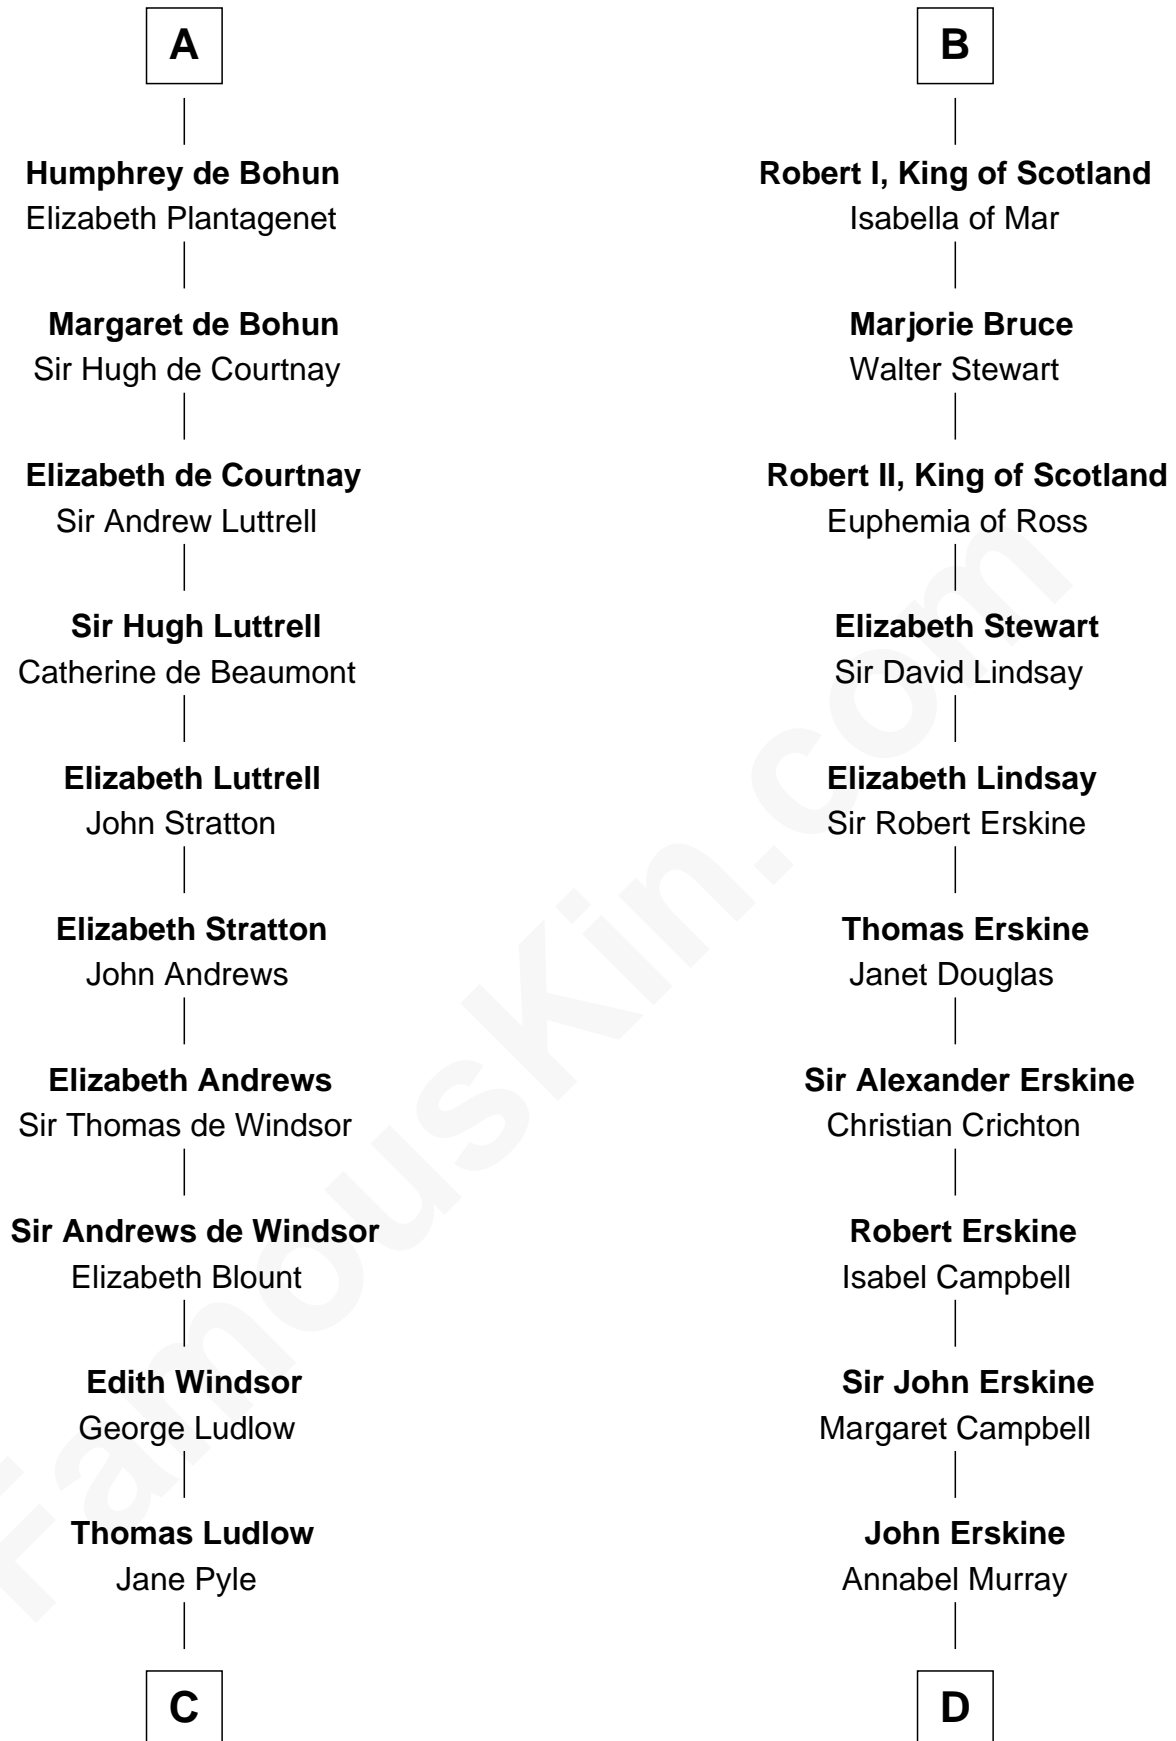

FamousKin.com

Relationship Chart of

Benjamin Harrison V

Signer of the Declaration of Independence

21st cousin of

Major John Pitcairn

British Commander at Battle of Lexington

C