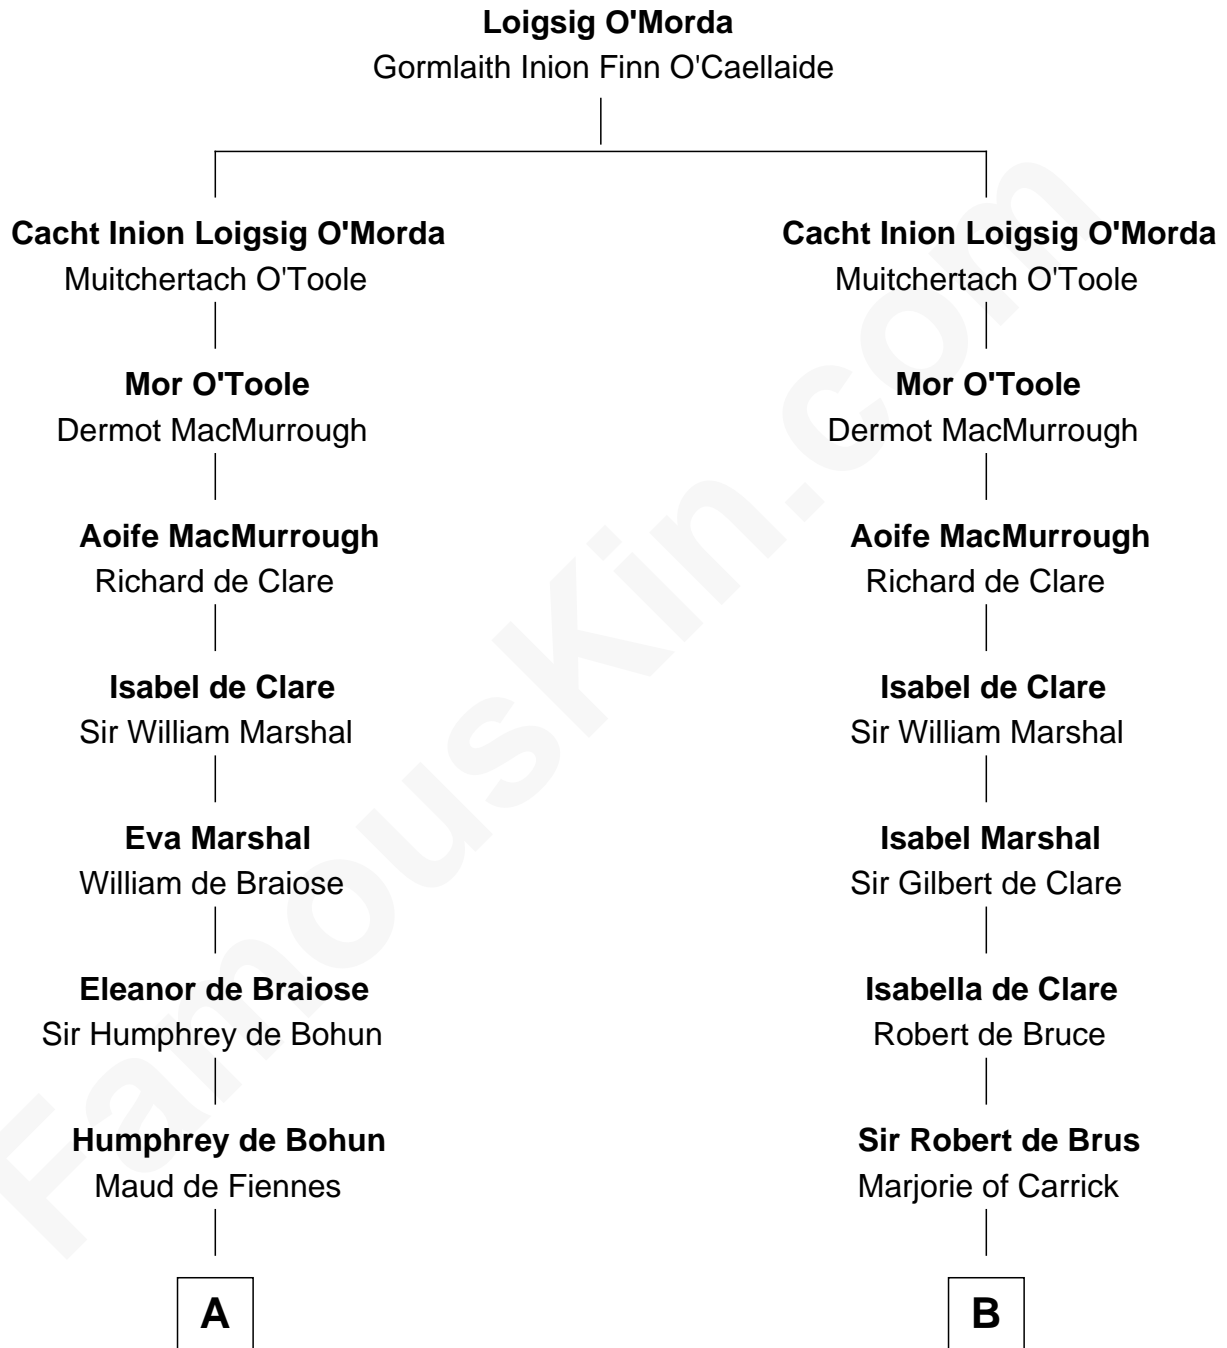

FamousKin.com

Relationship Chart of

Benjamin Harrison V

Signer of the Declaration of Independence

21st cousin of

Major John Pitcairn

British Commander at Battle of Lexington

C

Gabriel Ludlow

Phillis - - - - -

Sarah Ludlow

Col. John Carter

Col. Robert Carter

Elizabeth Landon

Anne Carter

Benjamin Harrison

Benjamin Harrison V

Signer of Declaration of Independence

D

John Erskine

Mary Stewart

Sir Charles Erskine

Mary Hope

Mary Erskine