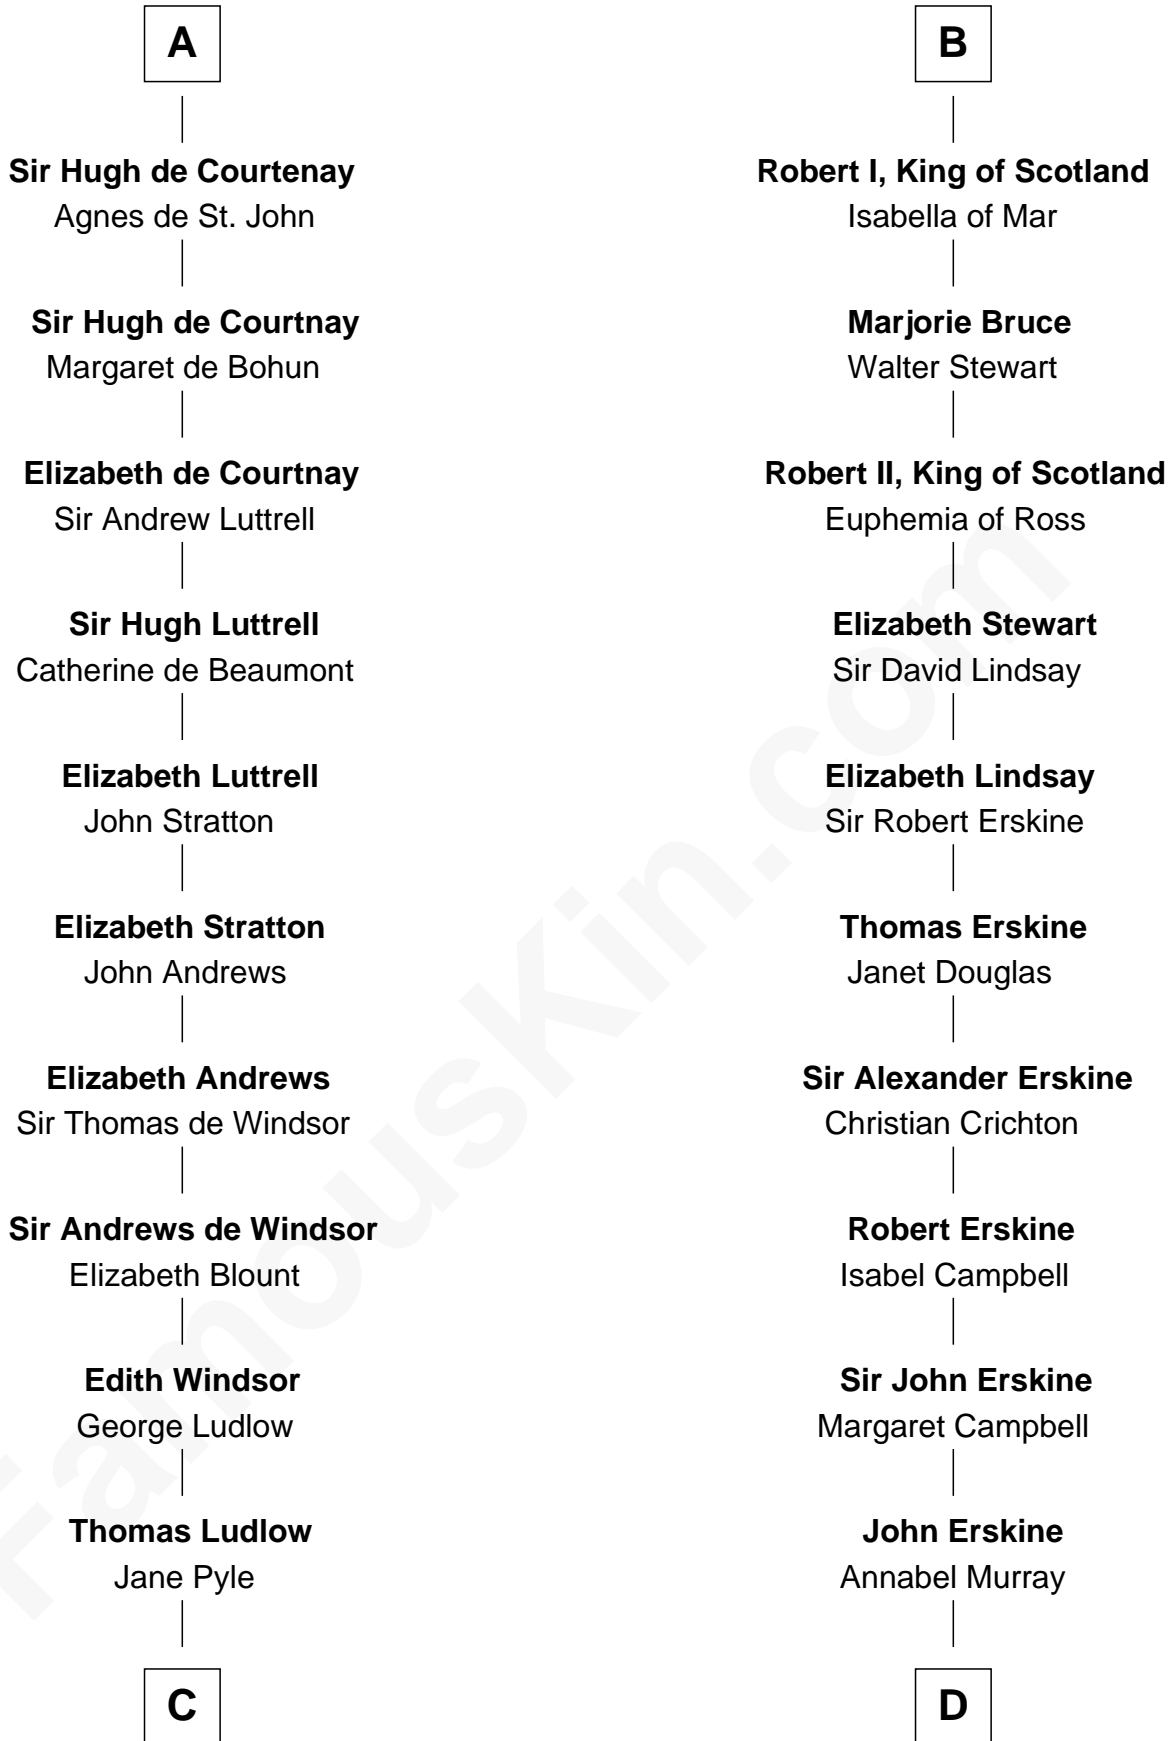

FamousKin.com

Relationship Chart of

Benjamin Harrison V

Signer of the Declaration of Independence

21st cousin of

Major John Pitcairn

British Commander at Battle of Lexington

C