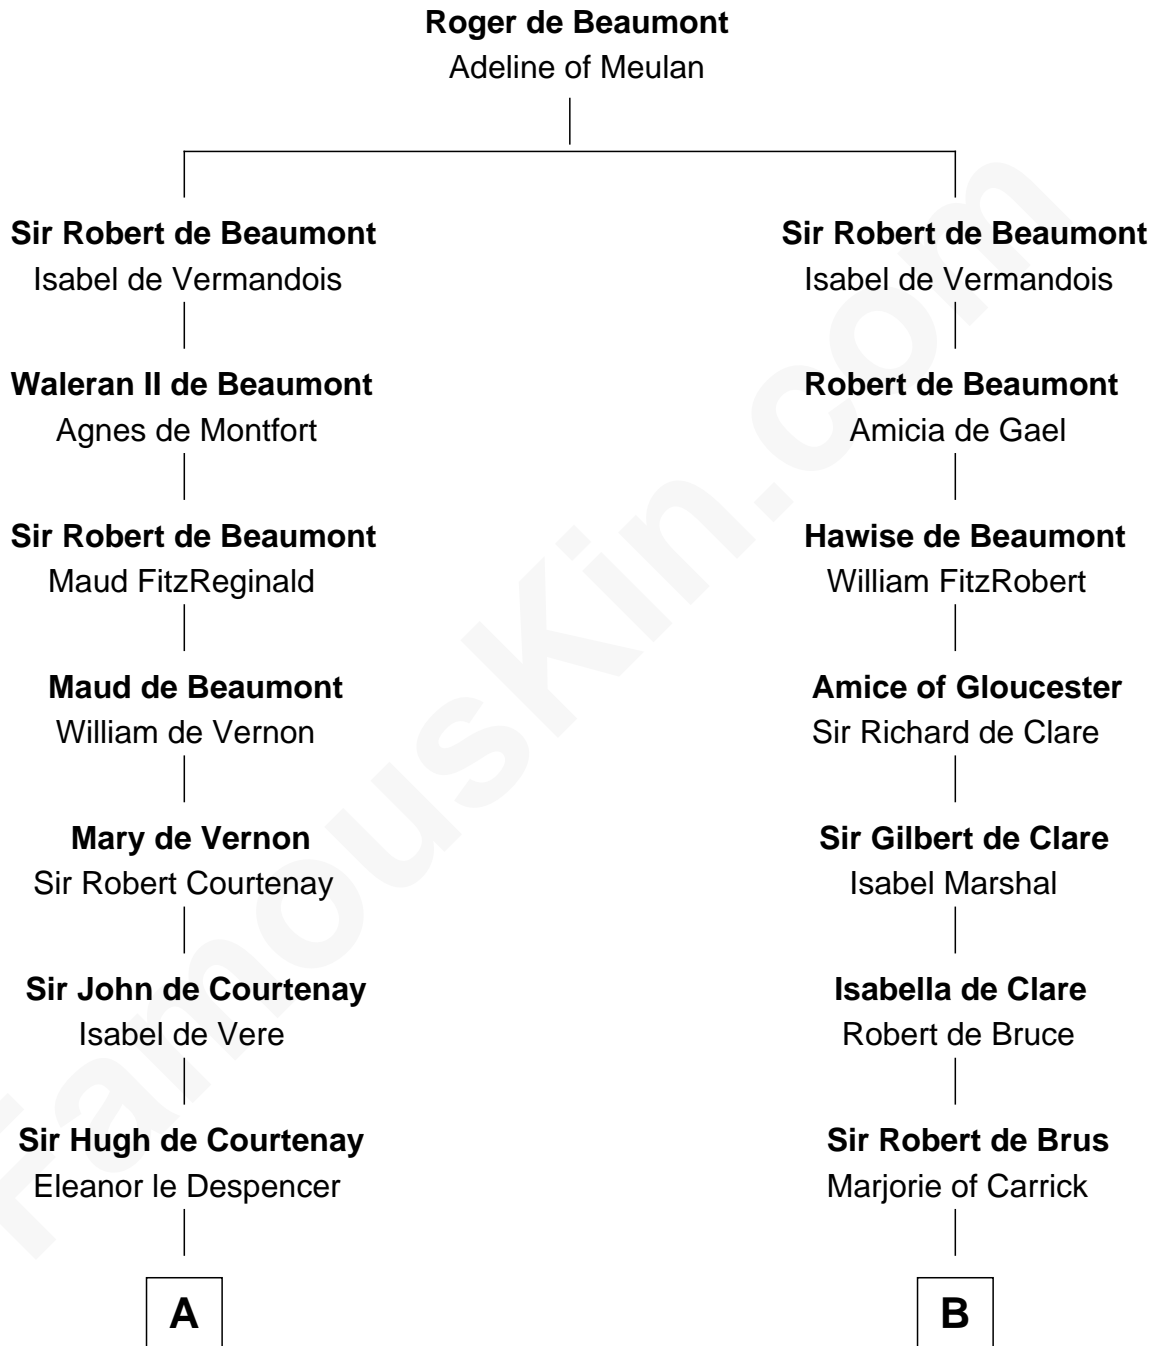

FamousKin.com

Relationship Chart of

Benjamin Harrison V

Signer of the Declaration of Independence

21st cousin of

Major John Pitcairn

British Commander at Battle of Lexington

C