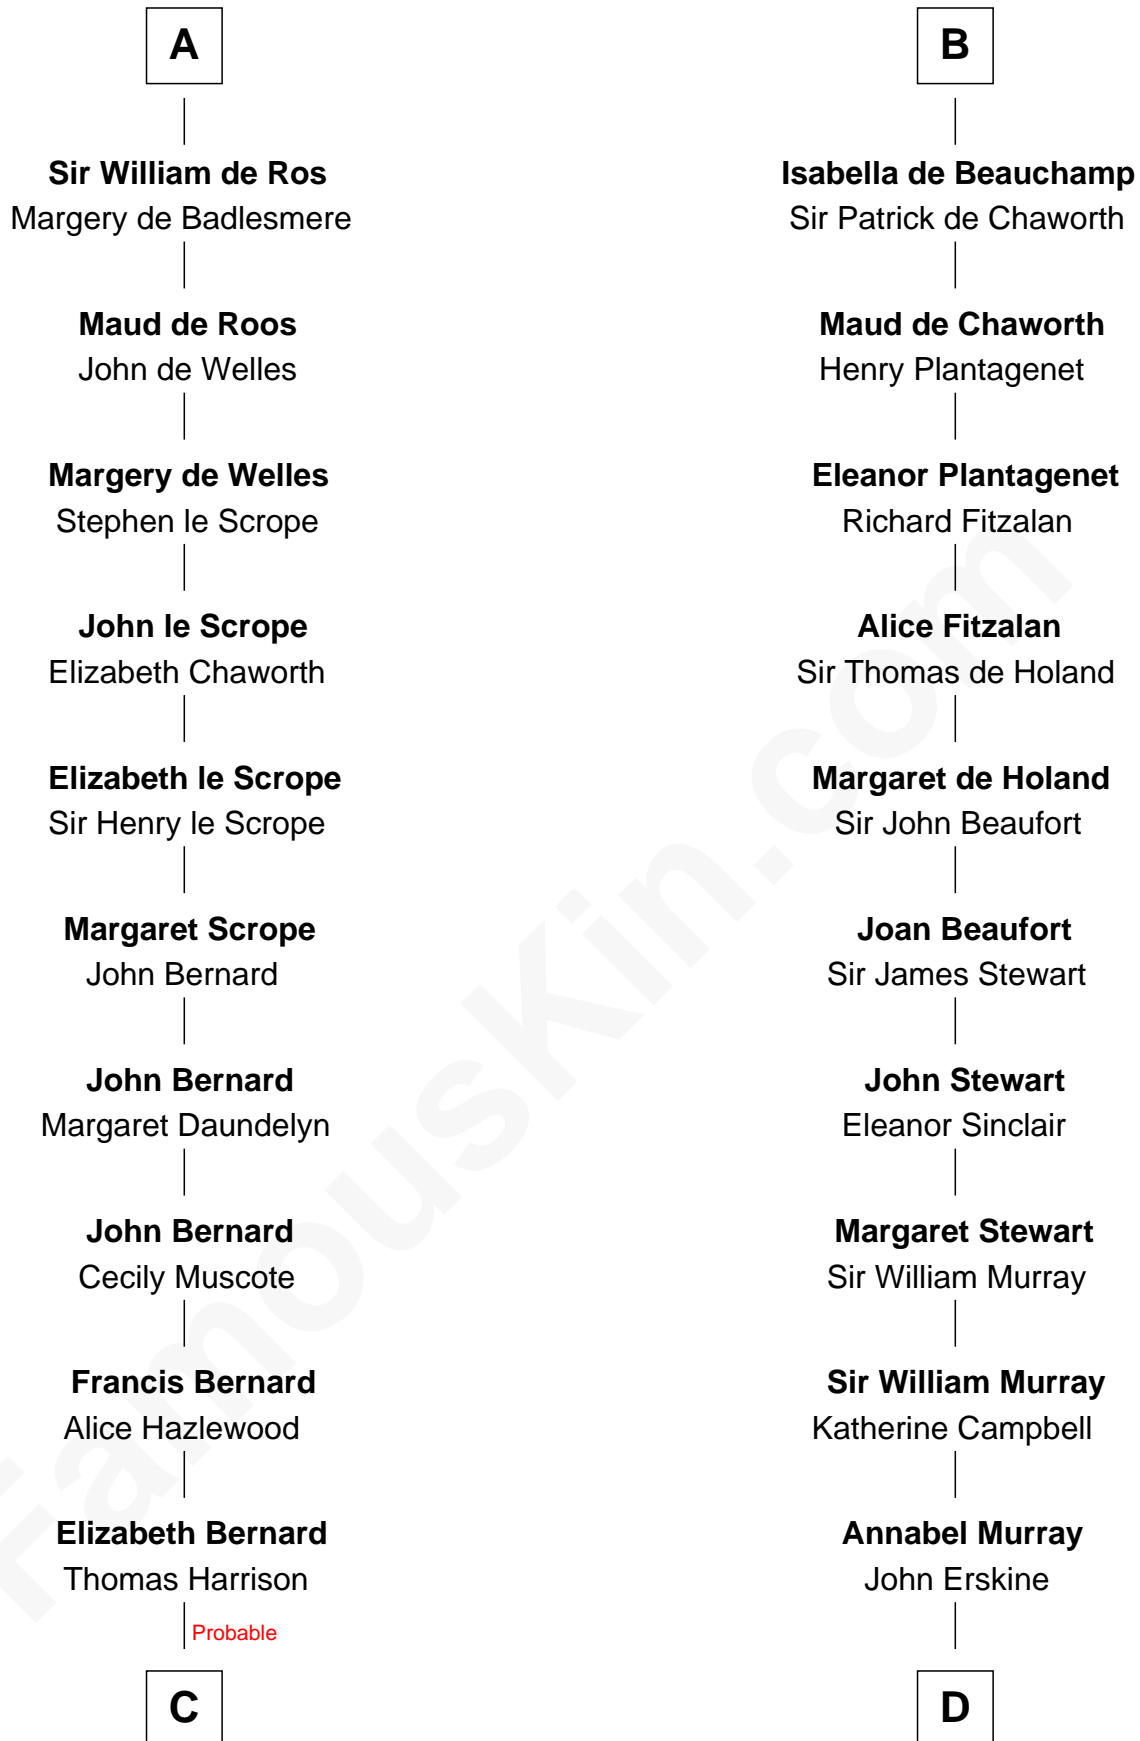

## Relationship Chart of

### Benjamin Harrison V

*Signer of the Declaration of Independence*

21st cousin of

### Major John Pitcairn

*British Commander at Battle of Lexington*

**C**

**Benjamin Harrison**

Mary - - - - -

**Benjamin Harrison**

Hannah Churchill

**Benjamin Harrison**

Elizabeth Burwell

**Benjamin Harrison**

Anne Carter

**Benjamin Harrison V**

*Signer of Declaration of Independence*

**D**

**John Erskine**

Mary Stewart