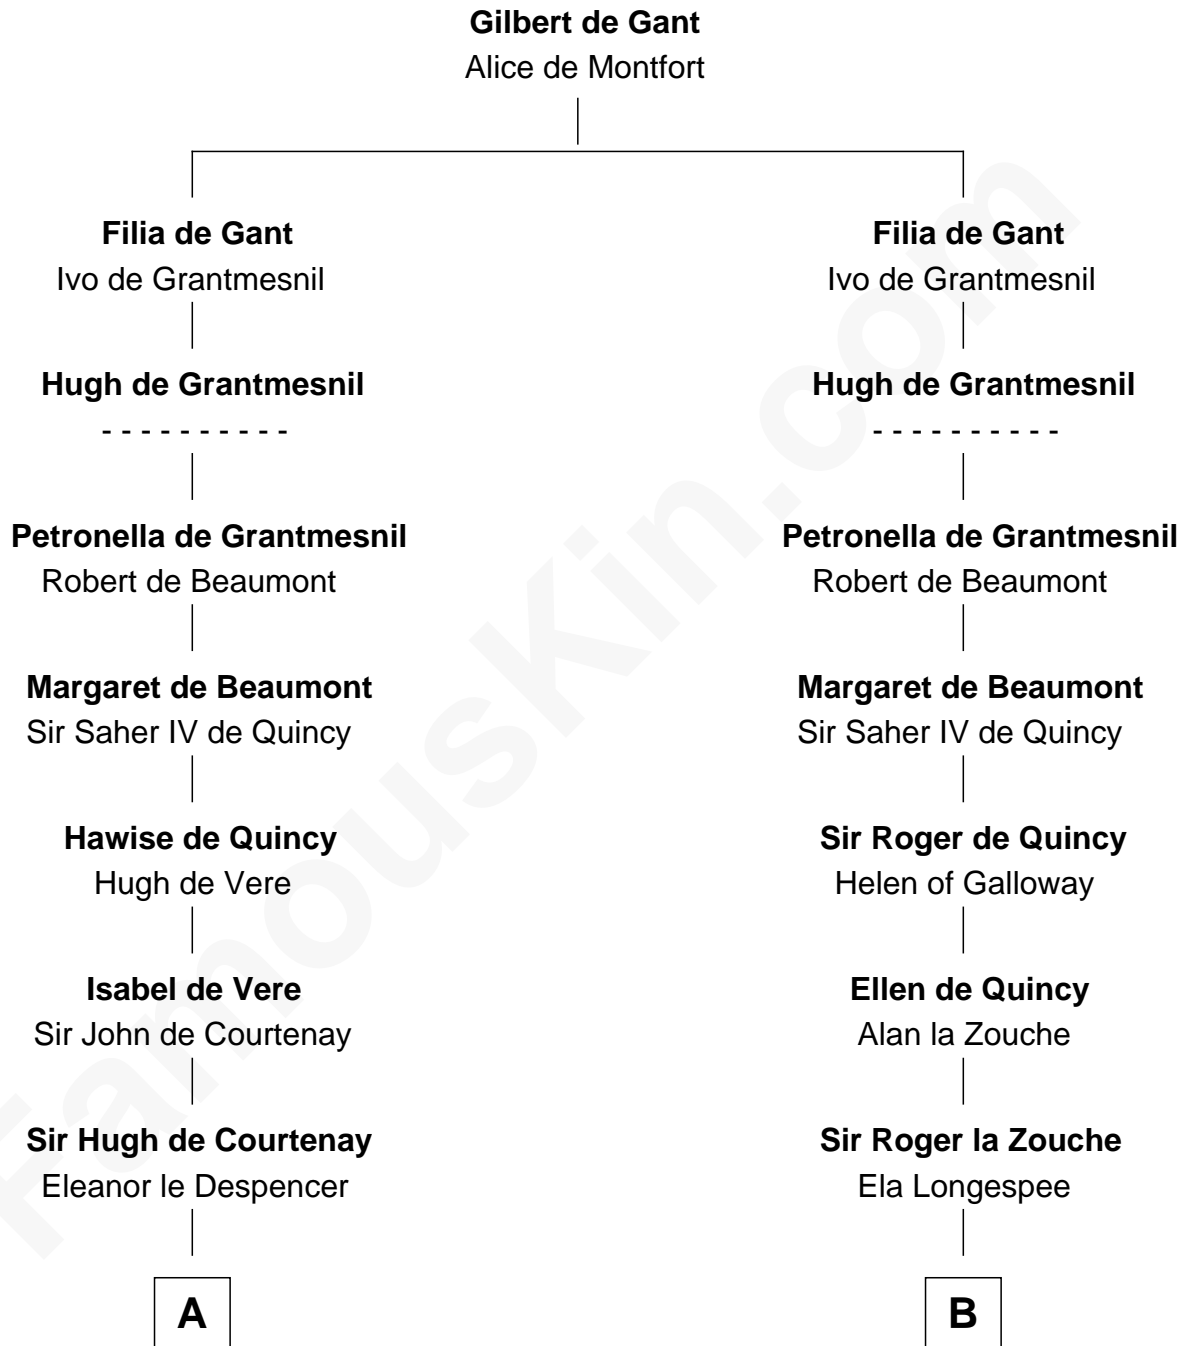

FamousKin.com

Relationship Chart of

Benjamin Harrison V

Signer of the Declaration of Independence

21st cousin of

Major John Pitcairn

British Commander at Battle of Lexington

C