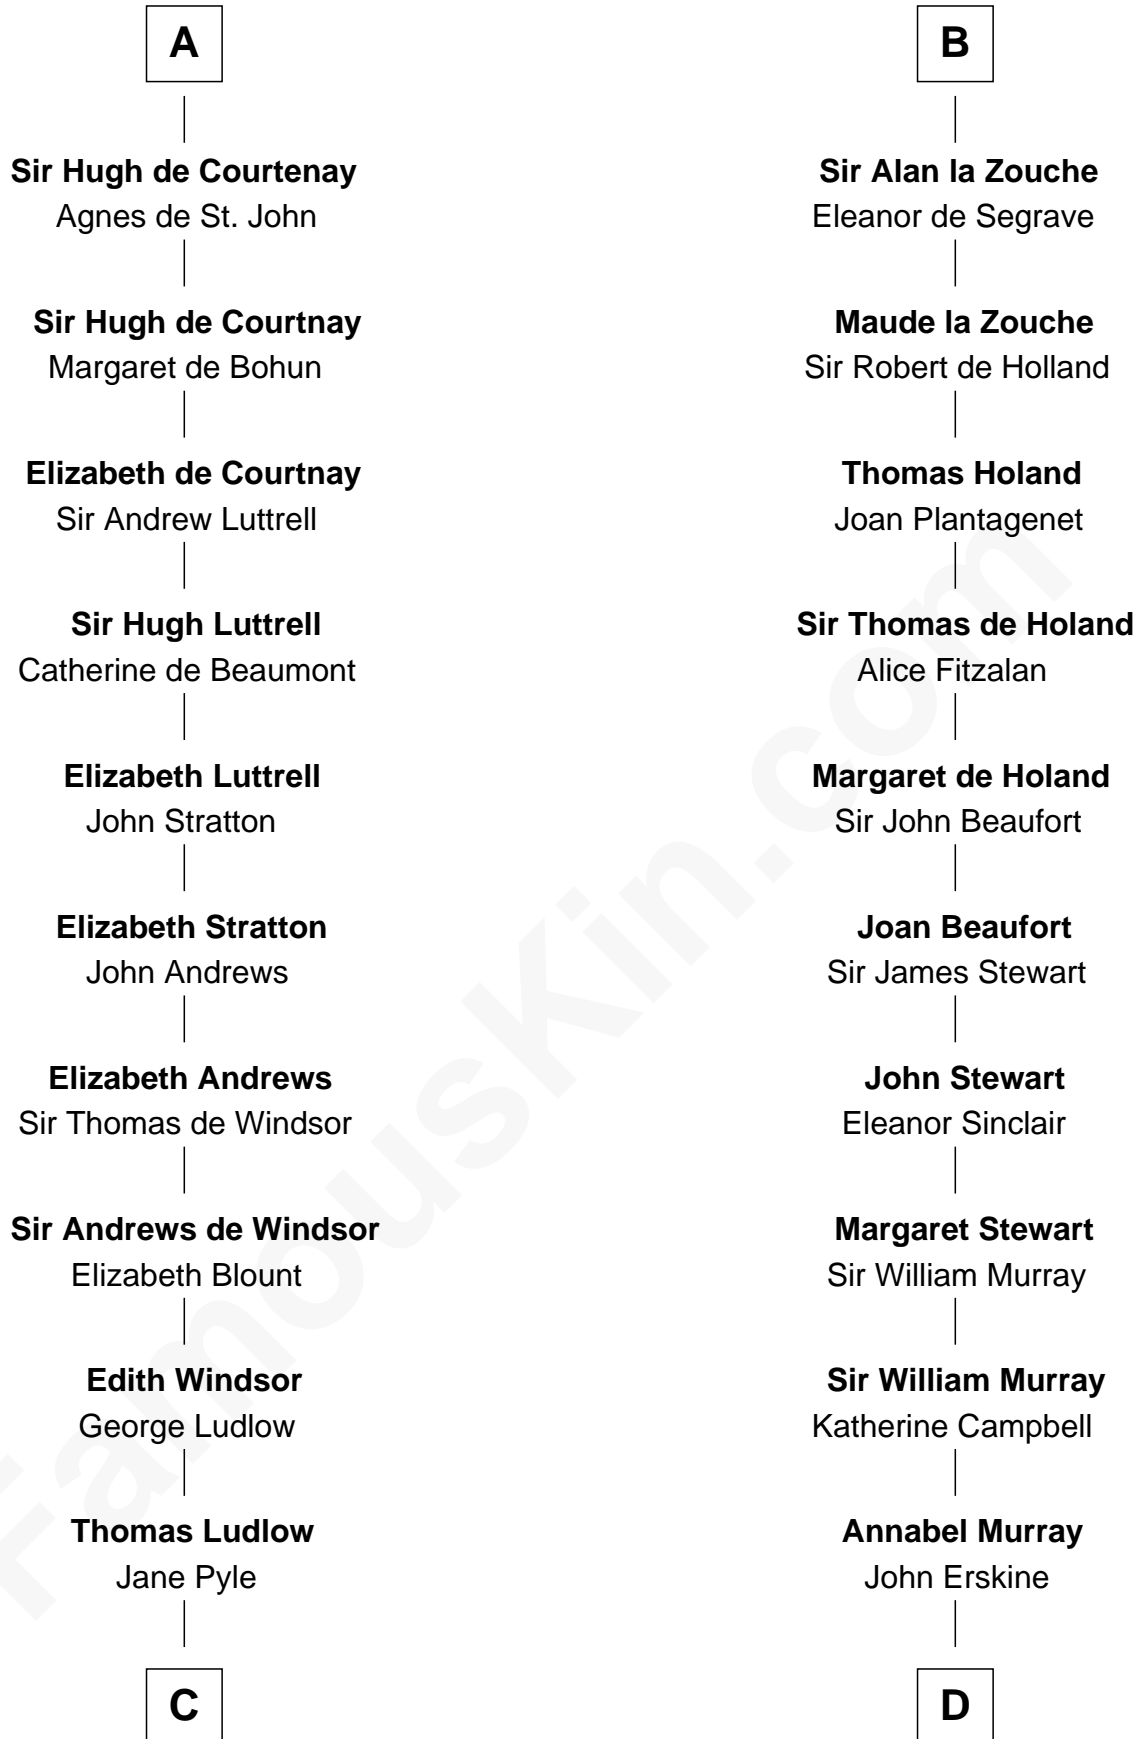

FamousKin.com

Relationship Chart of

Benjamin Harrison V

Signer of the Declaration of Independence

21st cousin of

Major John Pitcairn

British Commander at Battle of Lexington

C