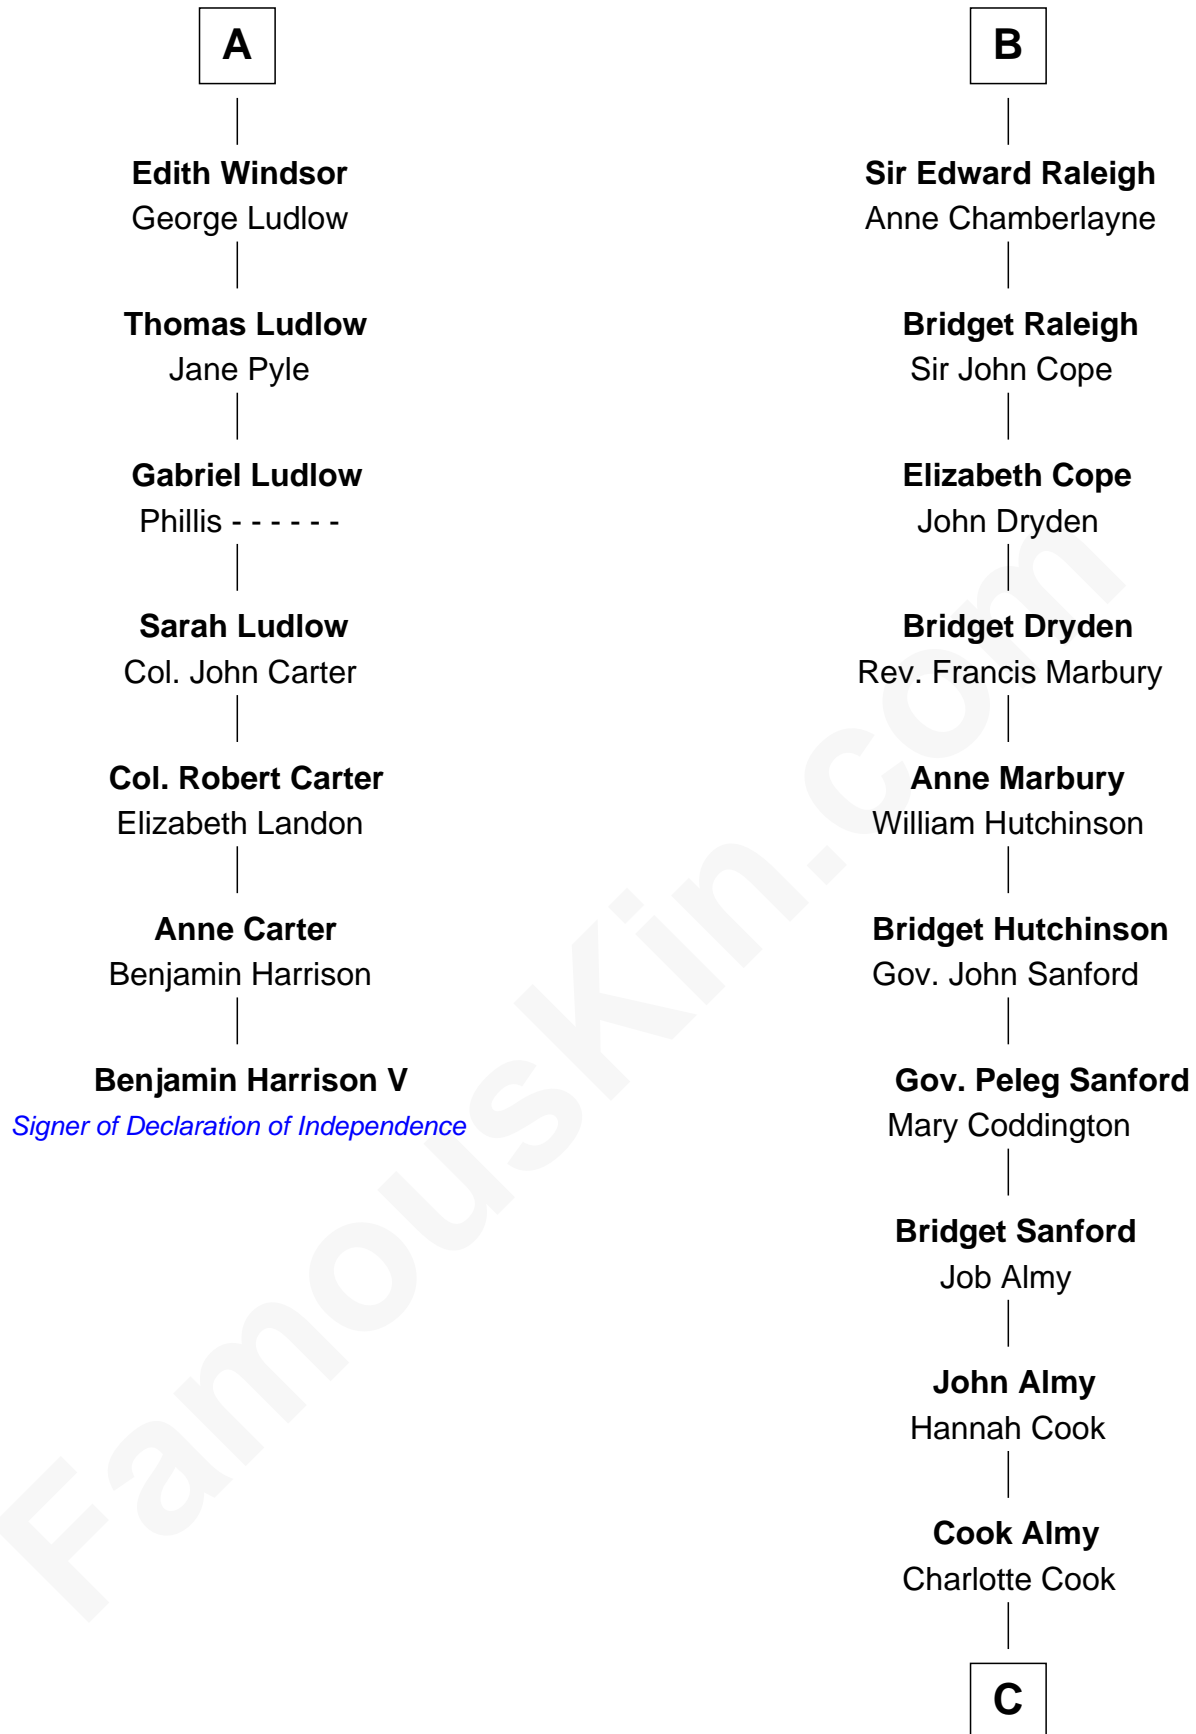

## Relationship Chart of

### Benjamin Harrison V

Signer of the Declaration of Independence

13th cousin 8 times removed of

**Marilyn Monroe**

Actress, Model, and Singer

**Humphrey de Bohun**

Elizabeth Plantagenet

**C**

**Samuel Elam Almy**

Susan Bateman

**Susan Bateman Almy**

Charles Adams Gifford

**Frederick Almy Gifford**

Elizabeth Easton Tennant

**Charles Stanley Gifford**

Gladys Pearl Monroe

**Marilyn Monroe**

*Actress, Model, and Singer*

FamousKin.com