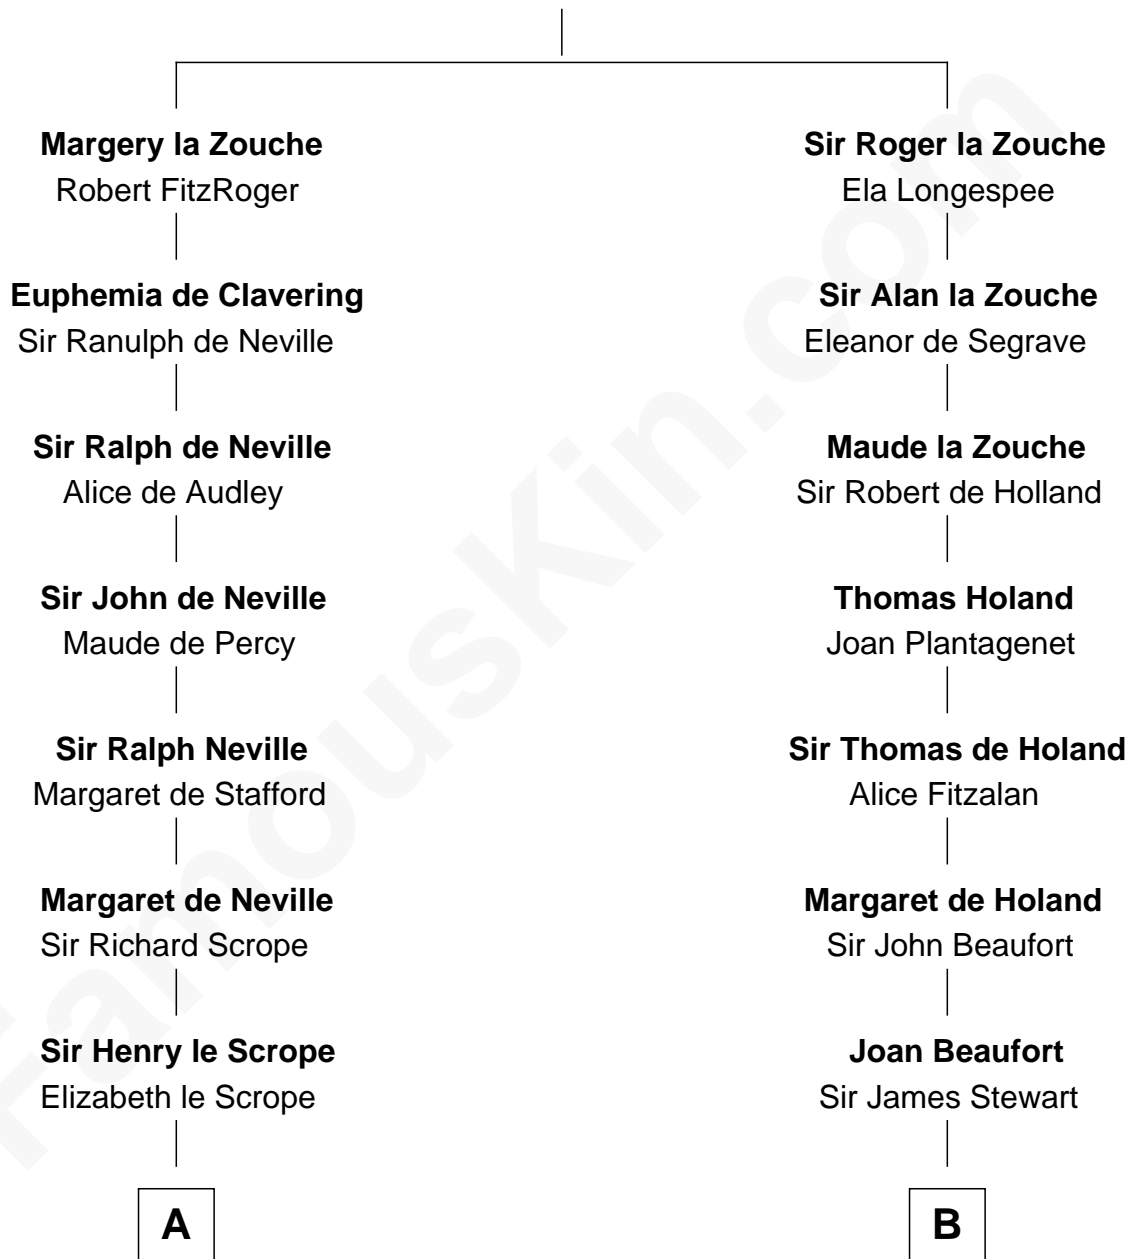

## Relationship Chart of

### Benjamin Harrison V

*Signer of the Declaration of Independence*

**16th cousin 3 times removed of**

**Noel Coward**

*Playwright, Actor, and Songwriter*

**Alan la Zouche**

Ellen de Quincy

**C**

**Henry Gordon Veitch**

Mary Kathleen Synch

**Violet Agnes Veitch**

Arthur Sabin Coward

**Noel Coward**

*Playwright, Actor, and Songwriter*

FamousKin.com