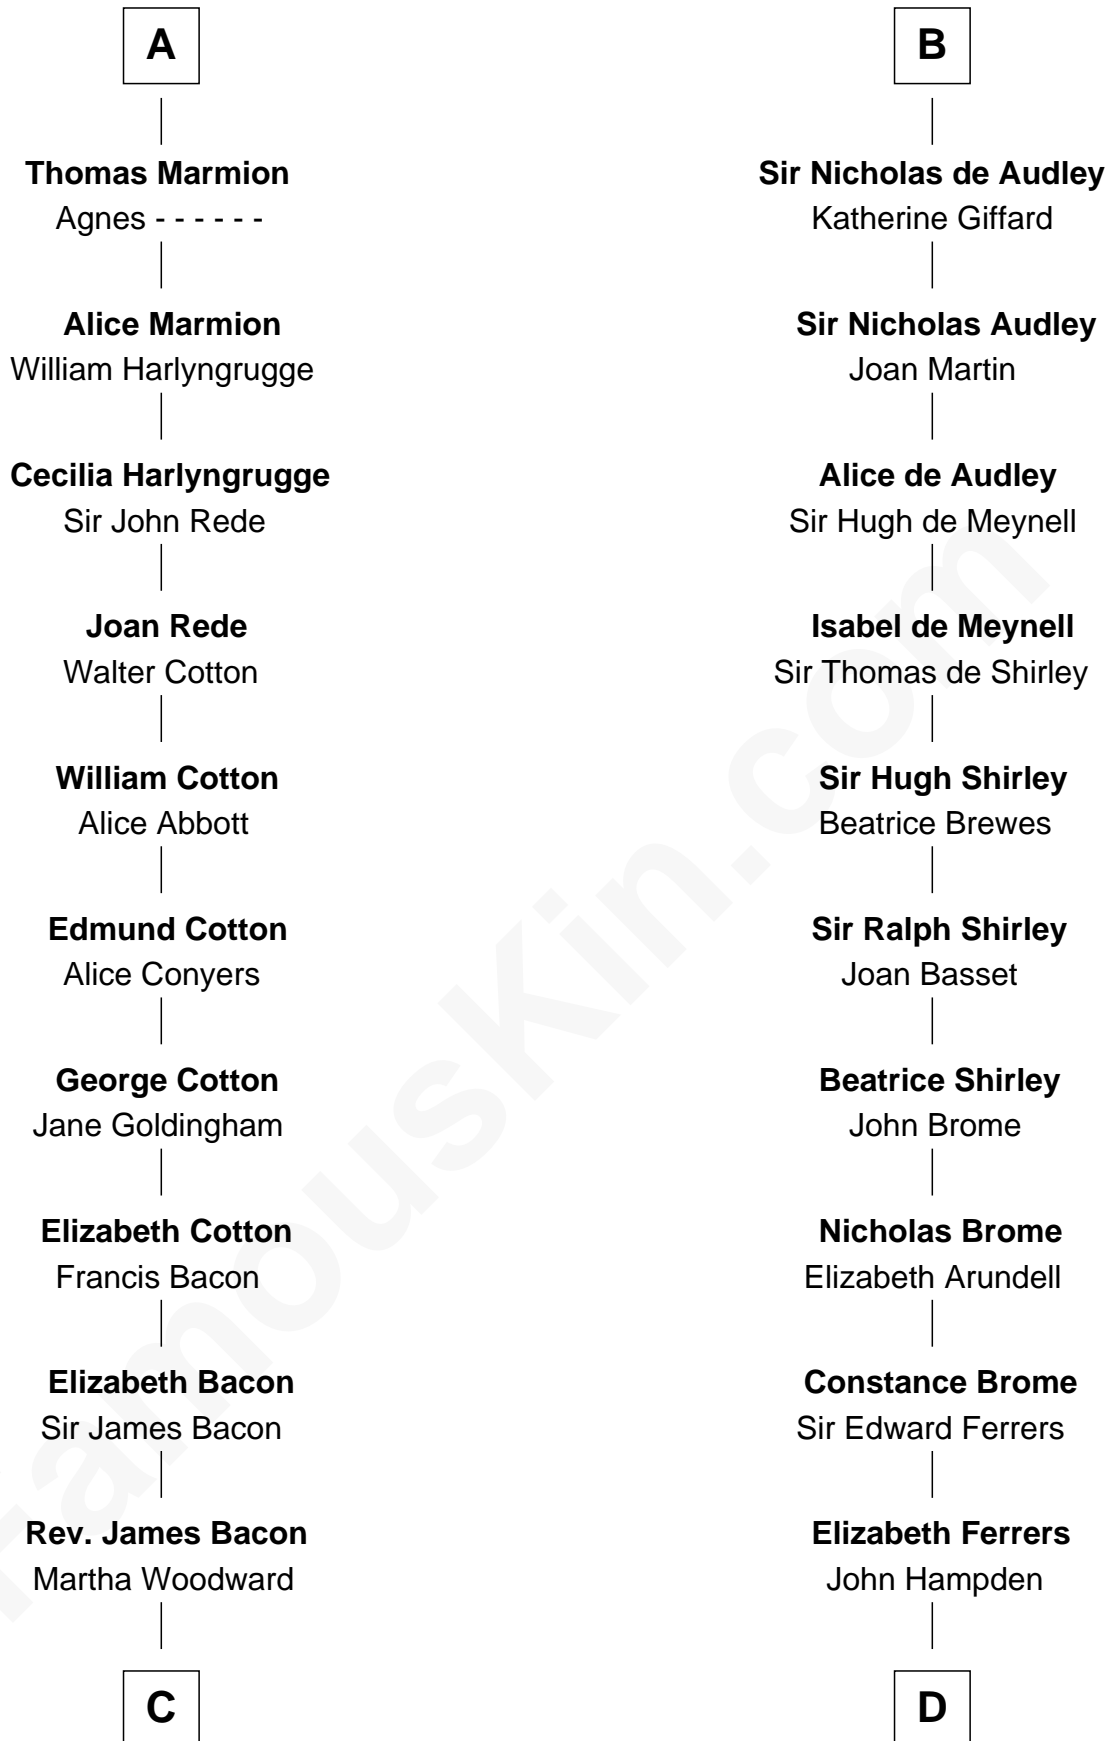

## Relationship Chart of Benjamin Harrison V

Signer of the Declaration of Independence

19th cousin 2 times removed of

**Edmund Waller**

English Poet and Politician

**Albert III, Count of Namur**

Ida of Saxony

-----

**Geoffrey Marmion**

Rosamond -----

**William Marmion**

Matilda -----

**John Marmion**

Margery de Nottingham

**A**

Nichola de la Haye

**Richard de Camville**

Eustache Basset

**Idoine de Camville**

William Longespee

**Ela Longespee**

Sir James de Audley

**B**

**C**

**Martha Bacon**  
Anthony Smith

**Abigail Smith**  
Lewis Burwell

**Elizabeth Burwell**  
Benjamin Harrison

**Benjamin Harrison**  
Anne Carter

**Benjamin Harrison V**  
*Signer of Declaration of Independence*