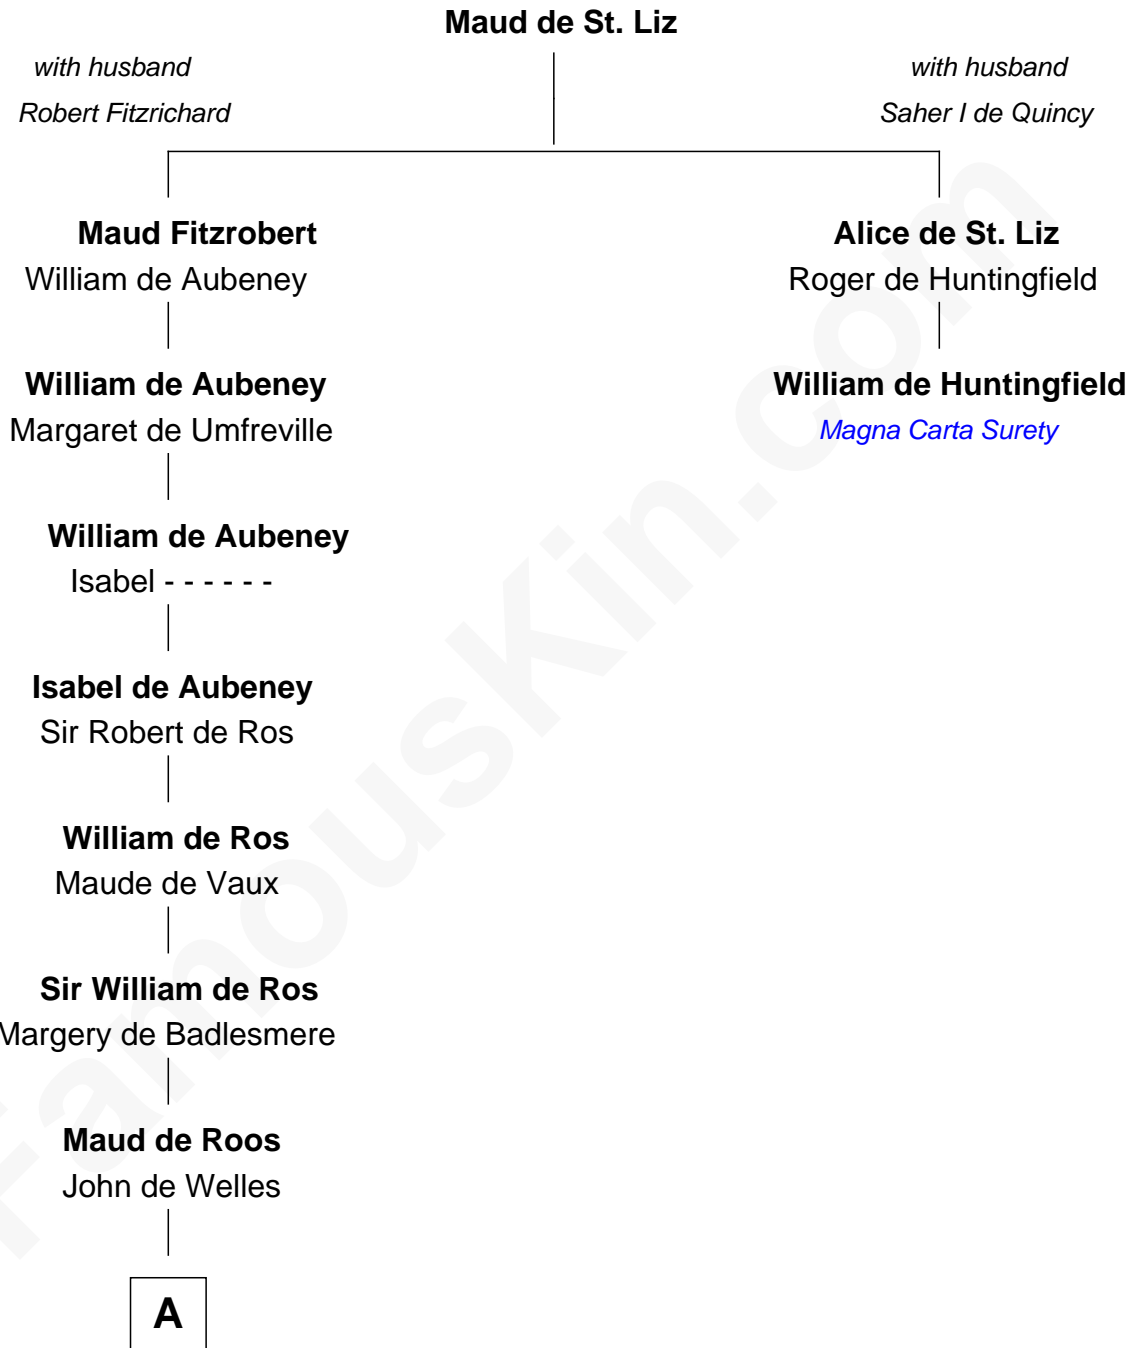

FamousKin.com

Relationship Chart of Benjamin Harrison V

Signer of the Declaration of Independence

1st cousin 18 times removed of

William de Huntingfield
Magna Carta Surety

A

Margery de Welles

Stephen le Scrope

John le Scrope

Elizabeth Chaworth

Elizabeth le Scrope

Sir Henry le Scrope

Margaret Scrope

John Bernard

John Bernard

Margaret Daundelyn