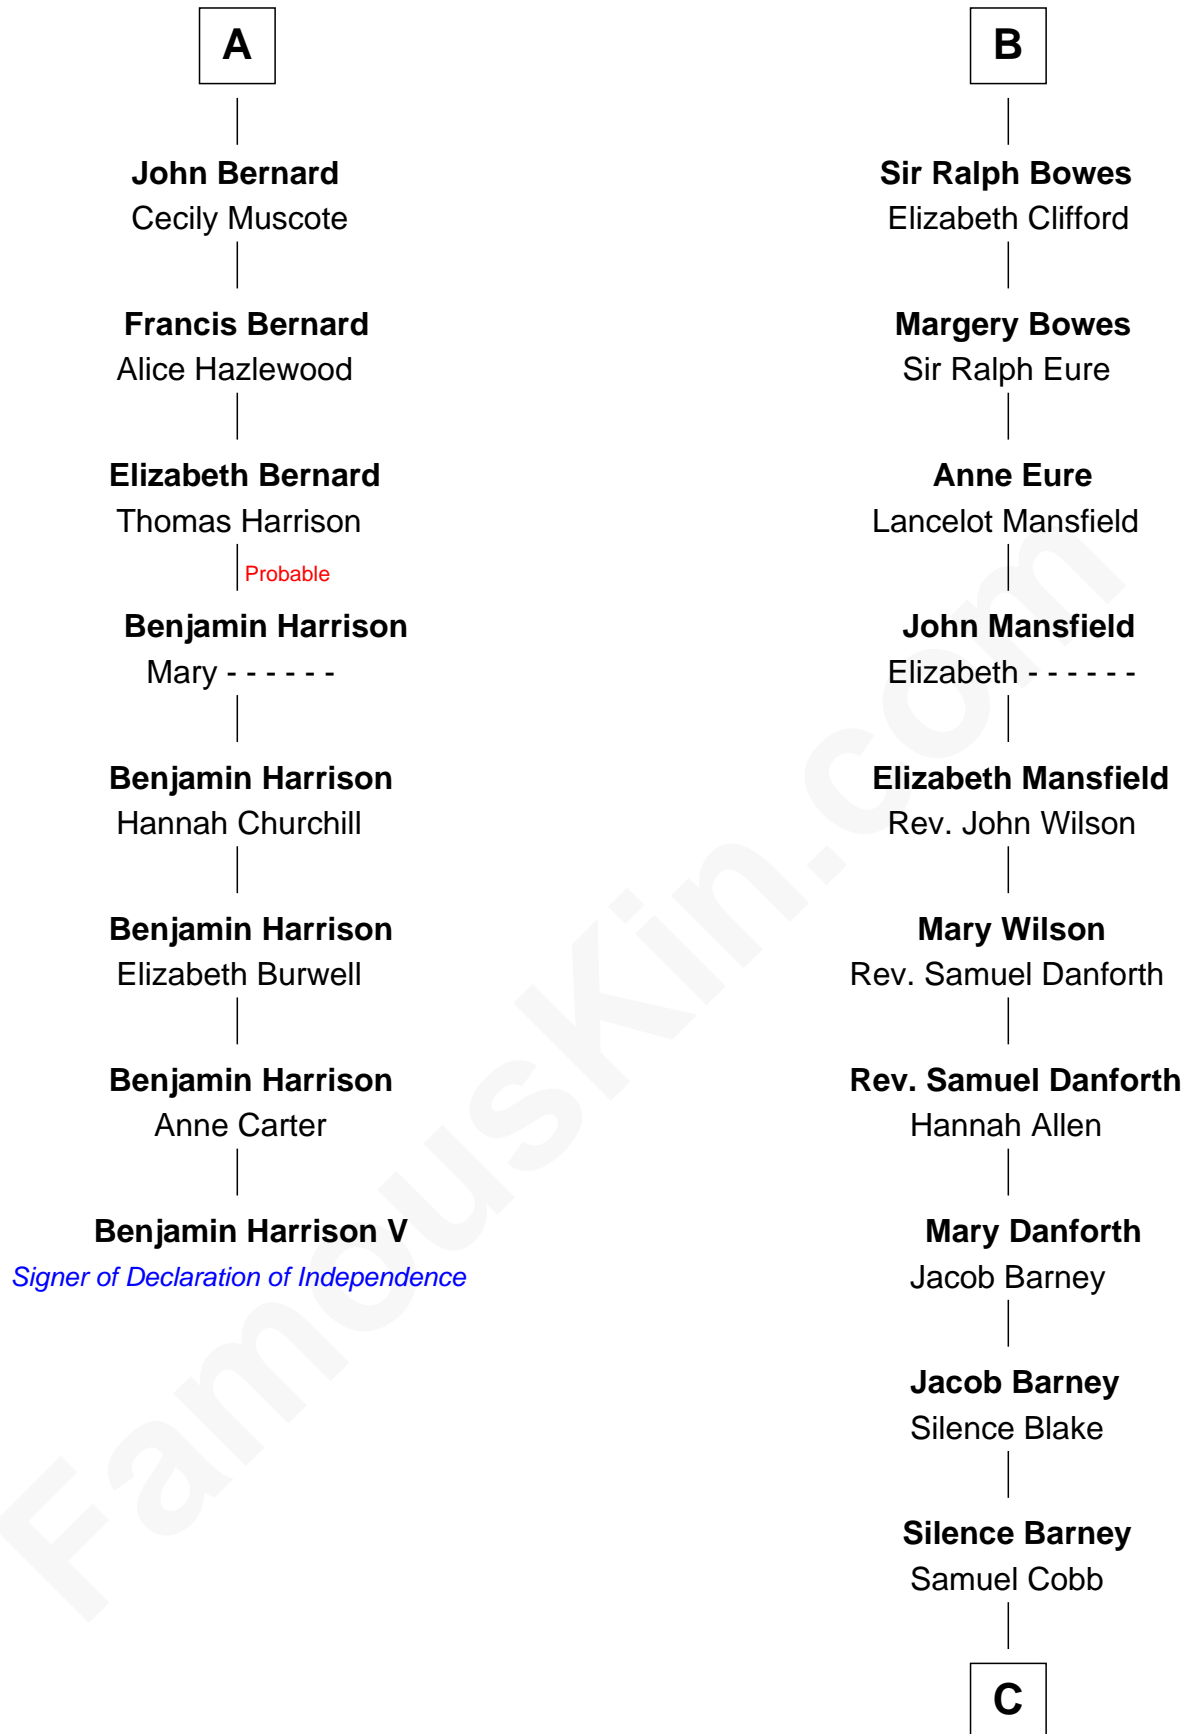

## Relationship Chart of

### Benjamin Harrison V

*Signer of the Declaration of Independence*

14th cousin 7 times removed of

### Sandra Day O'Connor

*First Female U.S. Supreme Court Justice*

**C**

**Lettice Carlyle Cobb**

Luke Day

**Hollis Day**

Eliza L. Flanders

**Henry Clay Day**